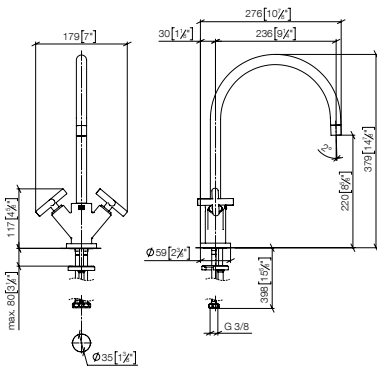

TARA Single-hole mixer

- 235mm projection
- pivotable spout 360°
- air-enriched flow
- max. flow 7 l/min at 3 bar flow pressure
- lead-free
- This product can help a building meet the requirements of Green Building Rating Systems, e.g. LEED®, BREEAM®, DGNB
- WRAS

Custom-made options

- Custom manufacturing options for this product can be found on the product details page of our website.

Standard article	22 815 892 FF	FF	Euro
Chrome		-00	640.20
Brushed Chrome		-93	832.20
Platinum		-08	1,024.30
Brushed Platinum		-06	1,024.30
Champagne (22kt Gold)		-47	1,536.50
Brushed Champagne (22kt Gold)		-46	1,536.50
Durabrass (23kt Gold)		-09	1,536.50
Brushed Durabrass (23kt Gold)		-28	1,536.50
Brushed Dark Brass (PVD)		-39	1,024.30
Brushed Bronze (PVD)		-42	1,024.20
Brushed Dark Bronze (PVD)		-43	1,152.40
Dark Chrome		-19	960.20
Brushed Dark Platinum		-99	960.20
Matte Black		-33	864.30

Recommended miscellaneous Strainer waste with control handle

	10 710 970 FF	FF	Euro
Chrome		-00	203.00
Brushed Chrome		-93	263.90
Platinum		-08	324.70
Brushed Platinum		-06	324.70
Champagne (22kt Gold)		-47	487.20
Brushed Champagne (22kt Gold)		-46	487.20
Durabrass (23kt Gold)		-09	487.20
Brushed Durabrass (23kt Gold)		-28	487.20
Brushed Dark Brass (PVD)		-39	324.80
Brushed Bronze (PVD)		-42	324.80
Brushed Dark Bronze (PVD)		-43	365.40
Dark Chrome		-19	304.40
Brushed Dark Platinum		-99	304.30
Matte Black		-33	274.20

Recommended miscellaneous Dispenser with rosette

	82 444 970 FF	FF	Euro
Chrome		-00	313.60
Brushed Chrome		-93	407.70
Platinum		-08	501.80
Brushed Platinum		-06	501.80
Champagne (22kt Gold)		-47	752.60
Brushed Champagne (22kt Gold)		-46	752.60
Durabrass (23kt Gold)		-09	752.60
Brushed Durabrass (23kt Gold)		-28	752.60
Brushed Dark Brass (PVD)		-39	501.80
Brushed Bronze (PVD)		-42	501.80
Brushed Dark Bronze (PVD)		-43	564.50
Dark Chrome		-19	470.50
Brushed Dark Platinum		-99	470.50
Matte Black		-33	423.40