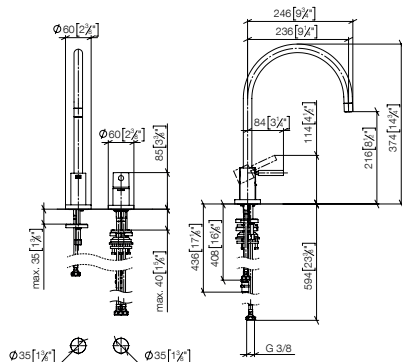

**Operating unit can be positioned freely.**

**Custom-made options**

- Custom manufacturing options for this product can be found on the product details page of our website.

Standard article	32 816 888 FF		Euro
	FF	Euro	
Chrome	-00	1,127.20	
Brushed Chrome	-93	1,465.30	
Platinum	-08	1,803.40	
Brushed Platinum	-06	1,803.40	
Champagne (22kt Gold)	-47	2,705.30	
Brushed Champagne (22kt Gold)	-46	2,705.30	
Durabrass (23kt Gold)	-09	2,705.30	
Brushed Durabrass (23kt Gold)	-28	2,705.30	
Brushed Dark Brass (PVD)	-39	1,803.50	
Brushed Bronze (PVD)	-42	1,803.40	
Brushed Dark Bronze (PVD)	-43	2,029.00	
Dark Chrome	-19	1,690.70	
Brushed Dark Platinum	-99	1,690.70	
Matte Black	-33	1,521.70	