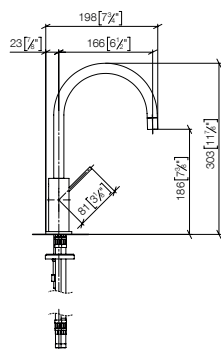

33 805 875

TARA ULTRA BAR TAP Single-lever mixer

- 166mm projection
- gauge mm
- pivotable spout 360°
- laminar flow
- max. flow 8 l/min at 3 bar flow pressure
- lead-free
- This product can help a building meet the requirements of Green Building Rating Systems, e.g. LEED®, BREEAM®, DGNB

Custom-made options

- Custom manufacturing options for this product can be found on the product details page of our website.

Recommended miscellaneous
Strainer waste with control handle

	10 712 970 FF	FF	Euro
Chrome	-00		203.00
Brushed Chrome	-93		263.90
Platinum	-08		324.70
Brushed Platinum	-06		324.70
Champagne (22kt Gold)	-47		487.20
Brushed Champagne (22kt Gold)	-46		487.20
Brushed Durabronze (23kt Gold)	-28		487.20
Brushed Dark Brass (PVD)	-39		324.80
Brushed Bronze (PVD)	-42		324.80
Brushed Dark Bronze (PVD)	-43		365.40
Dark Chrome	-19		304.40
Brushed Dark Platinum	-99		304.30
Matte Black	-33		274.20

Recommended miscellaneous
Dispenser without rosette

	82 424 970 FF	FF	Euro
Chrome	-00		287.90
Brushed Chrome	-93		374.30
Platinum	-08		460.60
Brushed Platinum	-06		460.60
Champagne (22kt Gold)	-47		691.00
Brushed Champagne (22kt Gold)	-46		691.00
Brushed Durabronze (23kt Gold)	-28		691.00
Brushed Dark Brass (PVD)	-39		460.60
Brushed Bronze (PVD)	-42		460.70
Brushed Dark Bronze (PVD)	-43		518.20
Dark Chrome	-19		432.00
Brushed Dark Platinum	-99		518.20
Matte Black	-33		388.60

Standard article	33 805 875 FF	FF	Euro
Chrome	-00		728.00
Brushed Chrome	-93		946.50
Platinum	-08		1,164.70
Brushed Platinum	-06		1,164.70
Champagne (22kt Gold)	-47		1,747.20
Brushed Champagne (22kt Gold)	-46		1,747.20
Brushed Durabronze (23kt Gold)	-28		1,747.20
Brushed Dark Brass (PVD)	-39		1,164.80
Brushed Bronze (PVD)	-42		1,164.80
Brushed Dark Bronze (PVD)	-43		1,310.40
Dark Chrome	-19		1,092.00
Brushed Dark Platinum	-99		1,091.90
Matte Black	-33		982.80