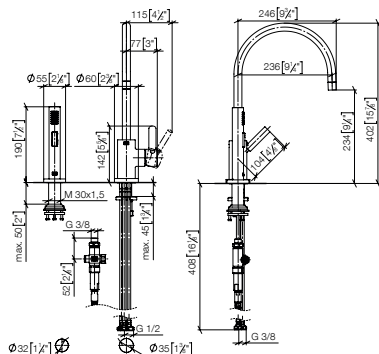

**Intrinsic protection against back flow.**

**Custom-made options**

- Custom manufacturing options for this product can be found on the product details page of our website.

Set	1x 33 836 888 FF max. flow 7 l/min		1x 27 731 970 FF		Total price:
	FF	Euro	FF	Euro	Euro
Chrome	-00	927.90	-00	573.40	<b>1,501.30</b>
Brushed Chrome	-93	1,206.30	-93	745.40	<b>1,951.70</b>
Platinum	-08	1,484.70	-08	917.40	<b>2,402.10</b>
Brushed Platinum	-06	1,484.70	-06	917.40	<b>2,402.10</b>
Champagne (22kt Gold)	-47	2,227.00	-47	1,376.20	<b>3,603.20</b>
Brushed Champagne (22kt Gold)	-46	2,227.00	-46	1,376.20	<b>3,603.20</b>
Durabrass (23kt Gold)	-09	2,227.00	-09	1,376.20	<b>3,603.20</b>
Brushed Durabrass (23kt Gold)	-28	2,227.00	-28	1,376.20	<b>3,603.20</b>
Brushed Dark Brass (PVD)	-39	1,484.60	-39	917.40	<b>2,402.00</b>
Brushed Bronze (PVD)	-42	1,484.70	-42	917.40	<b>2,402.10</b>
Brushed Dark Bronze (PVD)	-43	1,670.20	-43	1,032.10	<b>2,702.30</b>
Dark Chrome	-19	1,391.90	-19	860.20	<b>2,252.10</b>
Brushed Dark Platinum	-99	1,391.90	-99	860.20	<b>2,252.10</b>
Matte Black	-33	1,252.70	-33	774.10	<b>2,026.80</b>