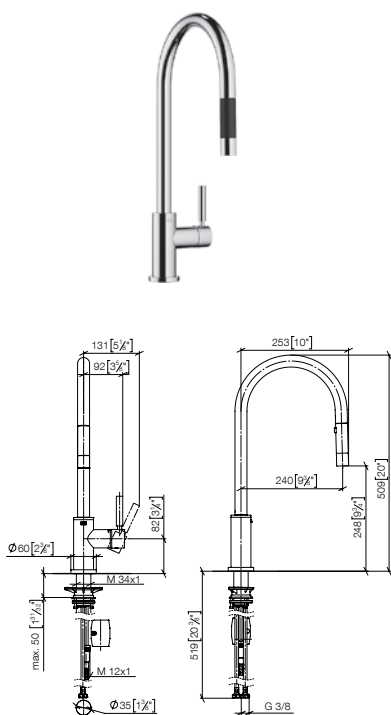

**Intrinsic protection against back flow.**

**Custom-made options**

- Custom manufacturing options for this product can be found on the product details page of our website.

Standard article	33 870 888 FF	FF	Euro
Chrome		-00	1,059.90
Brushed Chrome		-93	1,377.80
Platinum		-08	1,695.80
Brushed Platinum		-06	1,695.80
Champagne (22kt Gold)		-47	2,543.80
Brushed Champagne (22kt Gold)		-46	2,543.80
Durabrass (23kt Gold)		-09	2,543.80
Brushed Durabrass (23kt Gold)		-28	2,543.80
Brushed Dark Brass (PVD)		-39	1,695.80
Brushed Bronze (PVD)		-42	1,695.80
Brushed Dark Bronze (PVD)		-43	1,907.80
Dark Chrome		-19	1,589.80
Brushed Dark Platinum		-99	1,589.80
Matte Black		-33	1,430.80