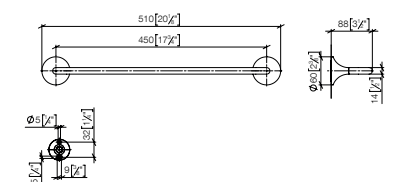

Custom-made options

- Custom manufacturing options for this product can be found on the product details page of our website.