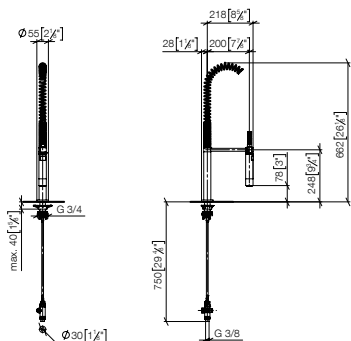

- Custom manufacturing options for this product can be found on the product details page of our website.

mm [inches]  
1:10

Standard article	27 799 970 FF	FF	Euro
Chrome		-00	1,399.50
Brushed Chrome		-93	1,819.40
Platinum		-08	2,239.20
Brushed Platinum		-06	2,239.20
Brushed Dark Brass (PVD)		-39	2,239.20
Brushed Bronze (PVD)		-42	2,239.30
Brushed Dark Bronze (PVD)		-43	2,519.10
Dark Chrome		-19	2,099.40
Brushed Dark Platinum		-99	2,099.40