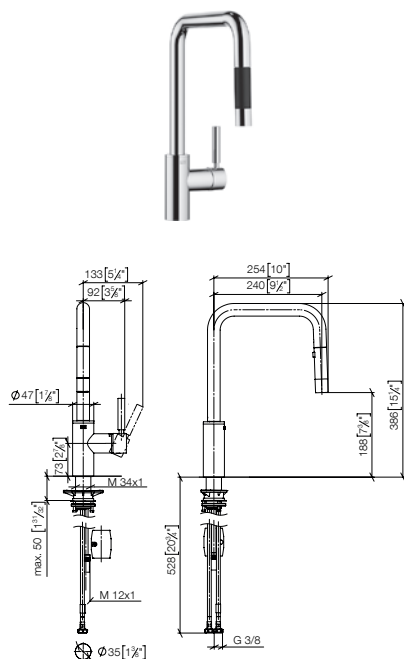

33 870 861

META SQUARE Single-lever mixer Pull-down with spray function

- 240mm projection
- pivotable spout 360°
- Optional swivel limiter available with swivel limiter set 12 823 970 90
- laminar and spray flow
- 1800 mm metal shower hose
- sprayface with anti-scaling system
- max. flow 10.4 l/min at 3 bar flow pressure
- lead-free
- Flow modes can be changed while the water is running
- This product can help a building meet the requirements of Green Building Rating Systems, e.g. LEED®, BREEAM®, DGNB

Intrinsic protection against back flow.

Custom-made options

- Custom manufacturing options for this product can be found on the product details page of our website.