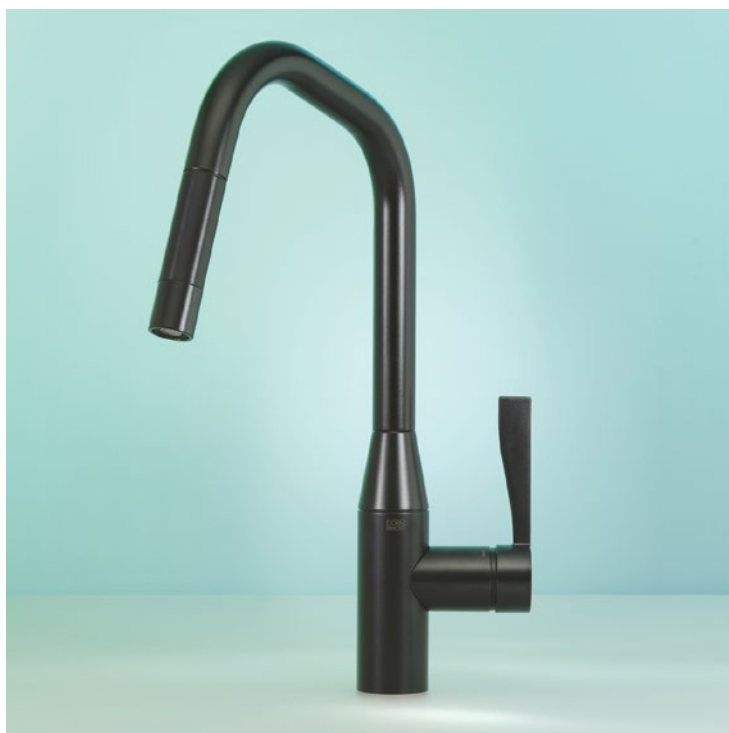

Kitchen fittings

from page 41