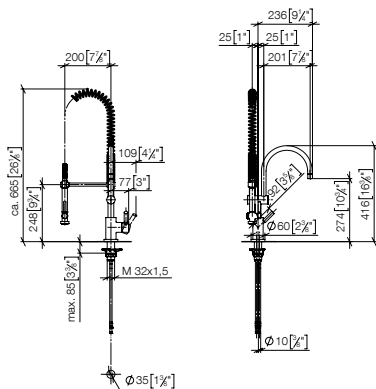

33 880 888

TARA Profi single-lever mixer

- 200mm projection
- pivotable spout 360°
- air-enriched flow and spray flow
- sprayface with anti-scaling system
- max. flow 7 l/min at 3 bar flow pressure
- lead-free
- This product can help a building meet the requirements of Green Building Rating Systems, e.g. LEED®, BREEAM®, DGNB

Intrinsic protection against back flow.

Custom-made options

- Custom manufacturing options for this product can be found on the product details page of our website.

	10 710 970 FF	FF	Euro
Chrome	-00		203.00
Brushed Chrome	-93		263.90
Platinum	-08		324.70
Brushed Platinum	-06		324.70
Brushed Dark Brass (PVD)	-39		324.80
Brushed Bronze (PVD)	-42		324.80
Brushed Dark Bronze (PVD)	-43		365.40
Dark Chrome	-19		304.40
Brushed Dark Platinum	-99		304.30

	82 444 970 FF	FF	Euro
Chrome	-00		313.60
Brushed Chrome	-93		407.70
Platinum	-08		501.80
Brushed Platinum	-06		501.80
Brushed Dark Brass (PVD)	-39		501.80
Brushed Bronze (PVD)	-42		501.80
Brushed Dark Bronze (PVD)	-43		564.50
Dark Chrome	-19		470.50
Brushed Dark Platinum	-99		470.50

Standard article	33 880 888 FF	FF	Euro
Chrome	-00		1,891.70
Brushed Chrome	-93		2,459.10
Platinum	-08		3,026.70
Brushed Platinum	-06		3,026.70
Brushed Dark Brass (PVD)	-39		3,026.70
Brushed Bronze (PVD)	-42		3,026.70
Brushed Dark Bronze (PVD)	-43		3,405.10
Dark Chrome	-19		2,837.20
Brushed Dark Platinum	-99		2,837.20