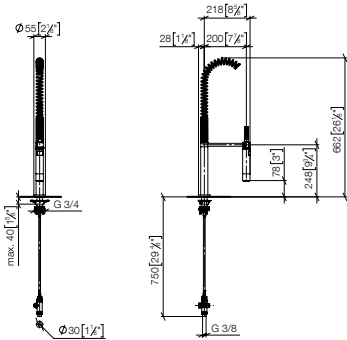

mm [inches]  
1:10

27 731 970

**Rinsing spray set**

- with round rosette
- spray flow
- automatic spout/shower diverter
- fabric braided hose 1500 mm
- sprayface with anti-scaling system
- lead-free

**Can only be combined with 32815682, 33826861, 32815861, 33836888, 32816888, 33836875, 32815875.**