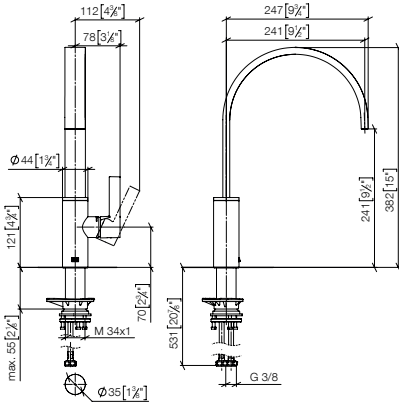

33 815 682

MEM Single-lever mixer

- **241 mm projection**
- pivotable spout 360°
- Optional swivel limiter available with swivel limiter set 12 820 970 90
- air-enriched flow
- max. flow 6.3 l/min at 3 bar flow pressure
- lead-free
- This product can help a building meet the requirements of Green Building Rating Systems, e.g. LEED®, BREEAM®, DGNB
- WRAS

Custom-made options

- Custom manufacturing options for this product can be found on the product details page of our website.

Recommended miscellaneous
Strainer waste with control handle

	10 712 970 FF	FF	Euro
Chrome	-00		203.00
Brushed Chrome	-93		263.90
Platinum	-08		324.70
Brushed Platinum	-06		324.70
Champagne (22kt Gold)	-47		487.20
Brushed Champagne (22kt Gold)	-46		487.20
Brushed Durabronze (23kt Gold)	-28		487.20
Brushed Bronze (PVD)	-42		324.80
Dark Chrome	-19		304.40
Brushed Dark Platinum	-99		304.30
Matte Black	-33		274.20

Recommended miscellaneous
Dispenser without rosette

	82 424 970 FF	FF	Euro
Chrome	-00		287.90
Brushed Chrome	-93		374.30
Platinum	-08		460.60
Brushed Platinum	-06		460.60
Champagne (22kt Gold)	-47		691.00
Brushed Champagne (22kt Gold)	-46		691.00
Brushed Durabronze (23kt Gold)	-28		691.00
Brushed Bronze (PVD)	-42		460.70
Dark Chrome	-19		432.00
Brushed Dark Platinum	-99		518.20
Matte Black	-33		388.60

32 815 682