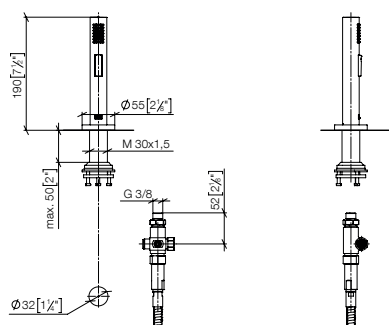

Custom-made options

- Custom manufacturing options for this product can be found on the product details page of our website.