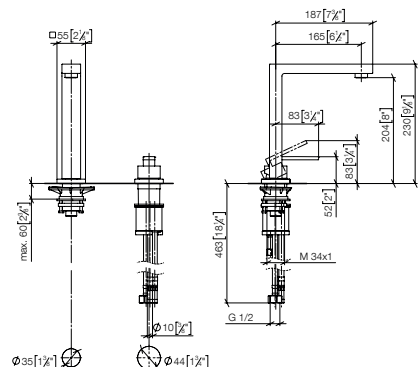

32 805 680

LOT BAR TAP Two-hole mixer with individual rosettes

- 165mm projection
- pivotable spout 360°
- air-enriched flow
- max. flow 8 l/min at 3 bar flow pressure
- lead-free
- WRAS
- This product can help a building meet the requirements of Green Building Rating Systems, e.g. LEED®, BREEAM®, DGNB

Operating unit can be positioned freely.

Custom-made options

- Custom manufacturing options for this product can be found on the product details page of our website.