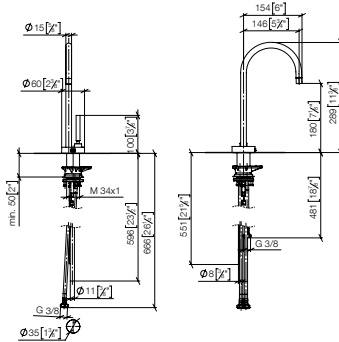

### Custom-made options

- Custom manufacturing options for this product can be found on the product details page of our website.

Standard article	17 881 888 FF	FF	Euro
Chrome		-00	1,330.90
Brushed Chrome		-93	1,730.20
Platinum		-08	2,129.40
Brushed Platinum		-06	2,129.40
Champagne (22kt Gold)		-47	3,194.20
Brushed Champagne (22kt Gold)		-46	3,194.20
Durabrass (23kt Gold)		-09	3,194.20
Brushed Durabrass (23kt Gold)		-28	3,194.20
Brushed Dark Brass (PVD)		-39	2,129.40
Brushed Bronze (PVD)		-42	2,129.40
Brushed Dark Bronze (PVD)		-43	2,395.60
Dark Chrome		-19	1,996.40
Brushed Dark Platinum		-99	2,395.60
Matte Black		-33	1,796.70