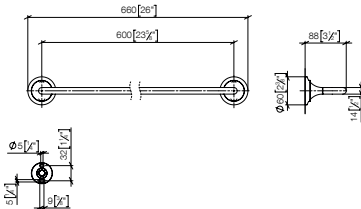

83 060 809

**VAIA Towel bar**

- gauge 600 mm
- width 660mm
- 88mm projection

**Fits VAIA**

**Custom-made options**

- Custom manufacturing options for this product can be found on the product details page of our website.