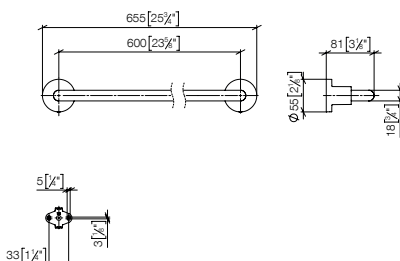

Custom-made options

- Custom manufacturing options for this product can be found on the product details page of our website.