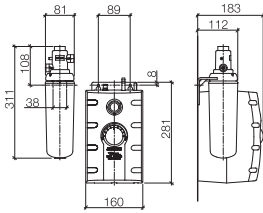

12 892 970

Hot water tank incl. filter

- CEE 7/4 connector
- thermostat regulator (88°C - 98°C)
- capacity 2,5 litres
- power 1300 W
- voltage 220 - 240 volt
- activated carbon filter (5.0 micron level)
- chemical and mechanical filtering
- reduces water hardness (ion exchanger)
- filters dirt, rust, chlorine and lead particles
- filter capacity approx. 450 litres

For use with HOT & COLD WATER DISPENSER 17 861 625 / 17 861 680 / 17 861 790 / 17 861 875 / 17 861 888

The filter cartridge must be changed every six months. The installation instructions contain further information for guidance.

The products are not available in all markets, please contact your Dornbracht sales force.

NOTE: This item is conditioned separately.

Standard article	12 892 970 FF	FF	Euro
Accessories		90	1,227.70

12 530 970

NEW

Hose set

- adapter set for Hot and Cold Water Dispensers
- allows installation on the tank including filter

Standard article	12 530 970 FF	FF	Euro
Accessories		90	303.00