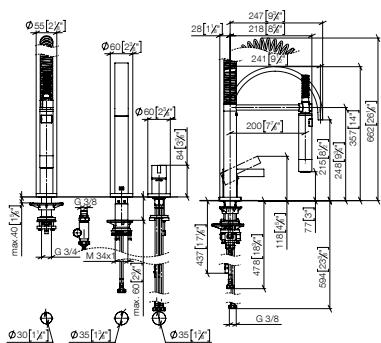

Custom-made options

- Custom manufacturing options for this product can be found on the product details page of our website.