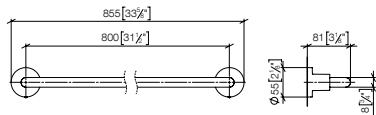

83 080 892

TARA Towel bar

- gauge 800 mm
- width 855mm
- 81mm projection

Fits TARA

Custom-made options

- Custom manufacturing options for this product can be found on the product details page of our website.

Standard article	83 080 892 FF	FF	Euro
Chrome		-00	445.70
Brushed Chrome		-93	579.40
Platinum		-08	713.00
Brushed Platinum		-06	713.00
Champagne (22kt Gold)		-47	1,069.70
Brushed Champagne (22kt Gold)		-46	1,069.70
Brushed Durabronze (23kt Gold)		-28	1,069.70
Brushed Dark Brass (PVD)		-39	713.20
Brushed Bronze (PVD)		-42	713.10
Brushed Dark Bronze (PVD)		-43	802.30
Dark Chrome		-19	668.40
Brushed Dark Platinum		-99	802.30
Matte Black		-33	601.50

83 080 976

Towel bar

- gauge 758 mm
- width 800mm
- Height: 35 mm
- 89mm projection