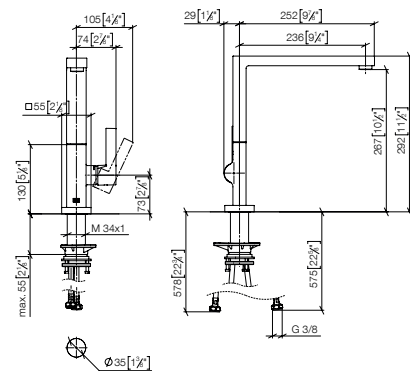

Custom-made options

- Custom manufacturing options for this product can be found on the product details page of our website.