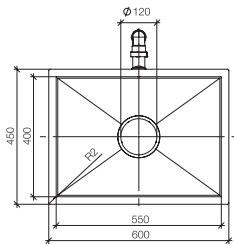

38 550 002
NEW

Single sink

- under-mounted
- 550 x 400 mm
- sink depth 175 mm
- Glazed steel sink and drain cover
- 3 1/2" closable strainer basket valve
- Including pop-up waste and overflow set
- attachment set
- suitable for base units 650 mm
- radius 2 mm

Not suitable for combining with strainer waste.

Note: Different conditioning. Please contact your sales representative.

Standard article	38 550 002 FF	FF	Euro
Matte Black		-71	1,822.00