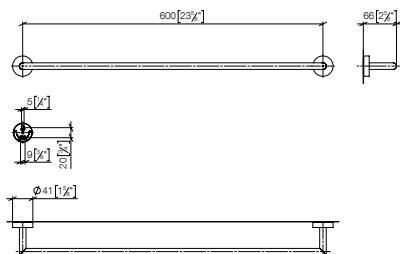

Generic miscellaneous

83 060 979

Towel bar

- gauge 600 mm
- width 640mm
- 65mm projection

Fits ELIO, ENO, MEM, META SQUARE, SYNC and TARA ULTRA

Custom-made options

- Custom manufacturing options for this product can be found on the product details page of our website.