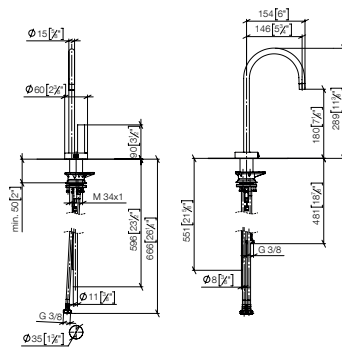

12 530 970 FF	FF	Euro
Accessories	90		303.00

	12 892 970 FF	FF	Euro
Accessories	90		1,227.70