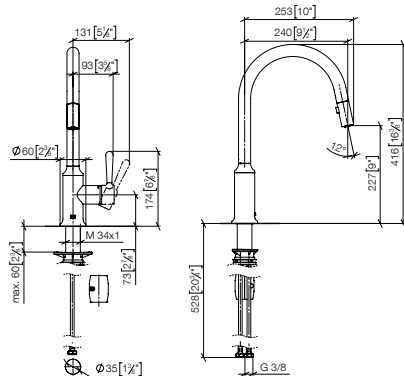

33 870 809

VAIA Single-lever mixer Pull-down with spray function

- 240mm projection
- pivotable spout 360°
- Optional swivel limiter available with swivel limiter set 12 823 970 90
- air-enriched flow and spray flow
- 1800 mm metal shower hose
- sprayface with anti-scaling system
- max. flow 8 l/min at 3 bar flow pressure
- lead-free
- Flow modes can be changed while the water is running
- This product can help a building meet the requirements of Green Building Rating Systems, e.g. LEED®, BREEAM®, DGNB

Intrinsic protection against back flow.

Custom-made options

- Custom manufacturing options for this product can be found on the product details page of our website.

	12 823 970 FF	FF	Euro
Accessories		90	78.90

Standard article	33 870 809 FF	FF	Euro
Chrome		-00	1,140.10
Brushed Chrome		-93	1,482.20
Platinum		-08	1,824.20
Brushed Platinum		-06	1,824.20
Champagne (22kt Gold)		-47	2,736.20
Brushed Champagne (22kt Gold)		-46	2,736.20
Durabrass (23kt Gold)		-09	2,736.20
Brushed Durabrass (23kt Gold)		-28	2,736.20
Brushed Dark Brass (PVD)		-39	1,824.20
Brushed Bronze (PVD)		-42	1,824.20
Brushed Dark Bronze (PVD)		-43	2,052.20
Dark Chrome		-19	1,710.10
Brushed Dark Platinum		-99	1,710.10
Matte Black		-33	1,539.10

	82 434 809 FF	FF	Euro
Chrome		-00	323.90
Brushed Chrome		-93	421.10
Platinum		-08	518.30
Brushed Platinum		-06	518.30
Champagne (22kt Gold)		-47	777.40
Brushed Champagne (22kt Gold)		-46	777.40
Durabrass (23kt Gold)		-09	777.40
Brushed Durabrass (23kt Gold)		-28	777.40
Brushed Dark Brass (PVD)		-39	518.20
Brushed Bronze (PVD)		-42	518.30
Brushed Dark Bronze (PVD)		-43	583.00
Dark Chrome		-19	485.80
Brushed Dark Platinum		-99	485.80
Matte Black		-33	437.20