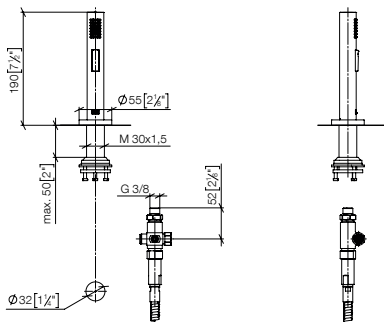

Standard article	27 799 970 FF	FF	Euro
Chrome		-00	1,399.50
Brushed Chrome		-93	1,819.40
Platinum		-08	2,239.20
Brushed Platinum		-06	2,239.20
Brushed Dark Brass (PVD)		-39	2,239.20
Brushed Bronze (PVD)		-42	2,239.30
Brushed Dark Bronze (PVD)		-43	2,519.10
Dark Chrome		-19	2,099.40
Brushed Dark Platinum		-99	2,099.40

Standard article	27 731 970 FF	FF	Euro
Chrome		-00	573.40
Brushed Chrome		-93	745.40
Platinum		-08	917.40
Brushed Platinum		-06	917.40
Champagne (22kt Gold)		-47	1,376.20
Brushed Champagne (22kt Gold)		-46	1,376.20
Durabrass (23kt Gold)		-09	1,376.20
Brushed Durabrass (23kt Gold)		-28	1,376.20
Brushed Dark Brass (PVD)		-39	917.40
Brushed Bronze (PVD)		-42	917.40
Brushed Dark Bronze (PVD)		-43	1,032.10
Dark Chrome		-19	860.20
Brushed Dark Platinum		-99	860.20
Matte Black		-33	774.10

Recommended miscellaneous

Conversion kit for diverter Rinsing spray 3/8"

	90 17 09 046 14 FF	FF	Euro
Accessories		90	107.00