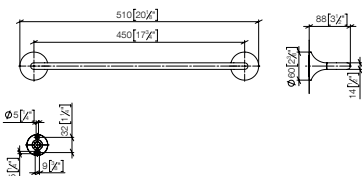

83 070 809

**VAIA Towel bar**

- gauge 450 mm
- width 510mm
- 88mm projection

**Fits VAIA**

**Custom-made options**

- Custom manufacturing options for this product can be found on the product details page of our website.