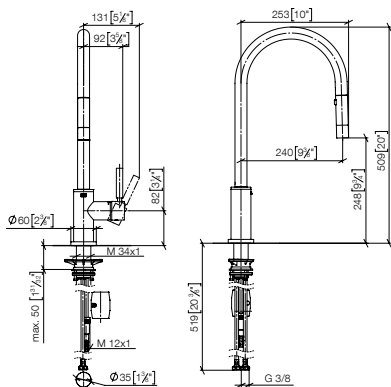

33 870 888

TARA Single-lever mixer Pull-down with spray function

- **240mm projection**
- pivotable spout 360°
- Optional swivel limiter available with swivel limiter set 12 823 970 90
- laminar and spray flow
- 1800 mm metal shower hose
- sprayface with anti-scaling system
- max. flow 10.4 l/min at 3 bar flow pressure
- lead-free
- Flow modes can be changed while the water is running
- This product can help a building meet the requirements of Green Building Rating Systems, e.g. LEED®, BREEAM®, DGNB

Intrinsic protection against back flow.

Custom-made options

- Custom manufacturing options for this product can be found on the product details page of our website.