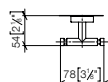

83 256 976

Hooks in two parts

- width 126mm
- Height: 46 mm
- 50mm projection

Fits ELIO, ENO, LOT, MEM and TARA ULTRA

Standard article	83 256 976 FF	FF	Euro
Chrome		-00	86.70
Brushed Chrome		-93	112.80
Brushed Platinum		-06	138.70
Dark Chrome		-19	130.10
Brushed Dark Platinum		-99	156.10
Matte Black		-33	117.10

83 256 979

Hooks in two parts

- width 80mm
- 55mm projection

Fits ELIO, ENO, MEM, META SQUARE, SYNC and TARA ULTRA

Custom-made options

- Custom manufacturing options for this product can be found on the product details page of our website.

Standard article	83 256 979 FF	FF	Euro
Chrome		-00	143.00
Brushed Chrome		-93	186.00
Brushed Platinum		-06	229.30
Champagne (22kt Gold)		-47	343.20
Brushed Champagne (22kt Gold)		-46	343.20
Brushed Durabronze (23kt Gold)		-28	343.20
Brushed Dark Brass (PVD)		-39	228.70
Brushed Bronze (PVD)		-42	228.70
Brushed Dark Bronze (PVD)		-43	257.40
Dark Chrome		-19	214.40
Brushed Dark Platinum		-99	257.60
Matte Black		-33	193.10