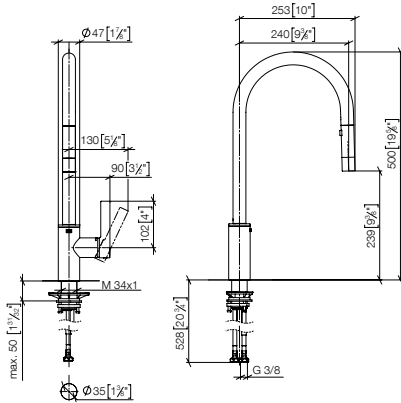

**Intrinsic protection against back flow.**

**Custom-made options**

- Custom manufacturing options for this product can be found on the product details page of our website.

Standard article	33 870 875 FF	FF	Euro
Chrome		-00	921.90
Brushed Chrome		-93	1,198.40
Platinum		-08	1,474.80
Brushed Platinum		-06	1,474.80
Champagne (22kt Gold)		-47	2,212.60
Brushed Champagne (22kt Gold)		-46	2,212.60
Brushed Durabronze (23kt Gold)		-28	2,212.60
Brushed Dark Brass (PVD)		-39	1,475.00
Brushed Bronze (PVD)		-42	1,474.90
Brushed Dark Bronze (PVD)		-43	1,659.40
Dark Chrome		-19	1,383.00
Brushed Dark Platinum		-99	1,382.60
Matte Black		-33	1,244.70