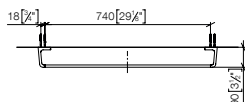

Fits ELIO, ENO, LOT, MEM and TARA ULTRA

Standard article	83 080 976 FF	FF	Euro
Chrome		-00	323.90
Brushed Chrome		-93	421.20
Brushed Platinum		-06	518.30
Dark Chrome		-19	485.90
Brushed Dark Platinum		-99	583.10
Matte Black		-33	437.20

Recommended miscellaneous
Attachment set for towel bar/tumbler mounting on one side with cover

	11 001 976 FF	FF	Euro
Chrome		-00	69.20
Brushed Chrome		-93	90.00
Brushed Platinum		-06	110.80
Dark Chrome		-19	103.80
Brushed Dark Platinum		-99	124.60
Matte Black		-33	93.50