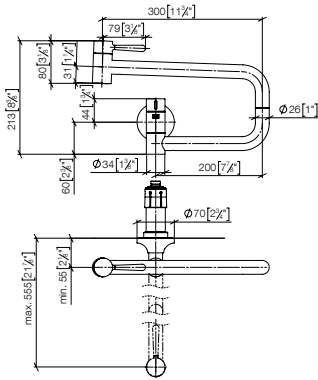

30 805 809

VAIA POT FILLER Cold-water valve

- 500mm projection
- pivoting spout
- laminar flow
- max. flow 5.7 l/min at 3 bar flow pressure
- min. recess depth 125 mm
- max. recess depth 80 mm
- lead-free
- This product can help a building meet the requirements of Green Building Rating Systems, e.g. LEED®, BREEAM®, DGNB
- WRAS

Custom-made options

- Custom manufacturing options for this product can be found on the product details page of our website.

Standard article	30 805 809 FF	FF	Euro
Chrome		-00	1,566.10
Brushed Chrome		-93	2,036.00
Platinum		-08	2,505.70
Brushed Platinum		-06	2,505.70
Champagne (22kt Gold)		-47	3,758.60
Brushed Champagne (22kt Gold)		-46	3,758.60
Durabrass (23kt Gold)		-09	3,758.60
Brushed Durabrass (23kt Gold)		-28	3,758.60
Brushed Dark Brass (PVD)		-39	2,505.80
Brushed Bronze (PVD)		-42	2,505.80
Brushed Dark Bronze (PVD)		-43	2,819.00
Dark Chrome		-19	2,349.30
Brushed Dark Platinum		-99	2,349.30

Required miscellaneous
POT FILLER Concealed wall elbow

	35 087 970 FF	FF	Euro
Concealed rough parts		90	281.00