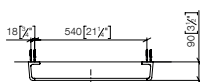

83 060 976

**Towel bar**

- gauge 558 mm
- width 600mm
- Height: 33 mm
- 90mm projection

**Fits ELIO, ENO, LOT, MEM and TARA ULTRA**

Standard article	83 060 976 FF	FF	Euro
Chrome	-00		272.10
Brushed Chrome	-93		353.70
Brushed Platinum	-06		435.40
Dark Chrome	-19		408.10
Brushed Dark Platinum	-99		489.80
Matte Black	-33		367.40