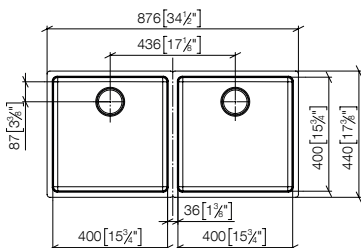

Required miscellaneous
Pop-up waste and overflow with electronic control

	10 410 004	FF	FF	Euro
Brushed Stainless Steel			-86	703.00

Required miscellaneous
Basin Waste mechanical

	10 405 004	FF	FF	Euro
Brushed Stainless Steel			-86	324.50