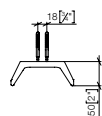

83 256 979

**Hooks in two parts**

- width 80mm
- 55mm projection

**Fits ELIO, ENO, MEM, META SQUARE, SYNC and TARA ULTRA**

**Custom-made options**

- Custom manufacturing options for this product can be found on the product details page of our website.