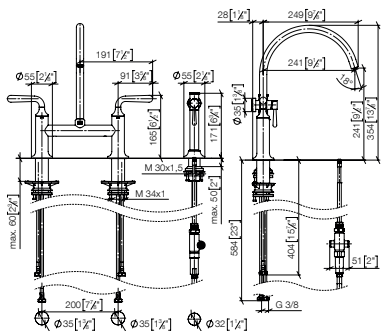

### Custom-made options

- Custom manufacturing options for this product can be found on the product details page of our website.

Set	1x 19 815 809 FF max. flow 7 l/min		1x 27 718 809 FF		Total price:
	FF	Euro	FF	Euro	Euro
Chrome	-00	1,580.90	-00	724.10	<b>2,305.00</b>
Brushed Chrome	-93	2,055.10	-93	941.30	<b>2,996.40</b>
Platinum	-08	2,529.30	-08	1,158.50	<b>3,687.80</b>
Brushed Platinum	-06	2,529.30	-06	1,158.50	<b>3,687.80</b>
Champagne (22kt Gold)	-47	3,794.20	-47	1,737.80	<b>5,532.00</b>
Brushed Champagne (22kt Gold)	-46	3,794.20	-46	1,737.80	<b>5,532.00</b>
Durabronz (23kt Gold)	-09	3,794.20	-09	1,737.80	<b>5,532.00</b>
Brushed Durabronz (23kt Gold)	-28	3,794.20	-28	1,737.80	<b>5,532.00</b>
Brushed Dark Brass (PVD)	-39	2,529.40	-39	1,158.60	<b>3,688.00</b>
Brushed Bronze (PVD)	-42	2,529.30	-42	1,158.50	<b>3,687.80</b>
Brushed Dark Bronze (PVD)	-43	2,845.60	-43	1,303.40	<b>4,149.00</b>
Dark Chrome	-19	2,371.20	-19	1,086.10	<b>3,457.30</b>
Brushed Dark Platinum	-99	2,371.20	-99	1,086.10	<b>3,457.30</b>
Matte Black	-33	2,134.10	-33	977.40	<b>3,111.50</b>