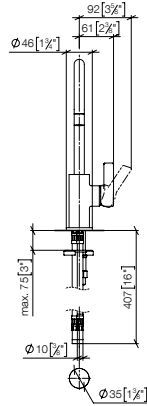

33 805 875

TARA ULTRA BAR TAP Single-lever mixer

- 166mm projection
- gauge mm
- pivotable spout 360°
- laminar flow
- max. flow 8 l/min at 3 bar flow pressure
- lead-free
- This product can help a building meet the requirements of Green Building Rating Systems, e.g. LEED®, BREEAM®, DGNB

Custom-made options

- Custom manufacturing options for this product can be found on the product details page of our website.

Recommended miscellaneous Strainer waste with control handle

	10 712 970 FF	FF	Euro
Chrome	-00		203.00
Brushed Chrome	-93		263.90
Platinum	-08		324.70
Brushed Platinum	-06		324.70
Champagne (22kt Gold)	-47		487.20
Brushed Champagne (22kt Gold)	-46		487.20
Brushed Durabronz (23kt Gold)	-28		487.20
Brushed Dark Brass (PVD)	-39		324.80
Brushed Bronze (PVD)	-42		324.80
Brushed Dark Bronze (PVD)	-43		365.40
Dark Chrome	-19		304.40
Brushed Dark Platinum	-99		304.30
Matte Black	-33		274.20

Standard article	33 805 875 FF	FF	Euro
Chrome	-00		728.00
Brushed Chrome	-93		946.50
Platinum	-08		1,164.70
Brushed Platinum	-06		1,164.70
Champagne (22kt Gold)	-47		1,747.20
Brushed Champagne (22kt Gold)	-46		1,747.20
Brushed Durabronz (23kt Gold)	-28		1,747.20
Brushed Dark Brass (PVD)	-39		1,164.80
Brushed Bronze (PVD)	-42		1,164.80
Brushed Dark Bronze (PVD)	-43		1,310.40
Dark Chrome	-19		1,092.00
Brushed Dark Platinum	-99		1,091.90
Matte Black	-33		982.80

Recommended miscellaneous Dispenser without rosette

	82 424 970 FF	FF	Euro
Chrome	-00		287.90
Brushed Chrome	-93		374.30
Platinum	-08		460.60
Brushed Platinum	-06		460.60
Champagne (22kt Gold)	-47		691.00
Brushed Champagne (22kt Gold)	-46		691.00
Brushed Durabronz (23kt Gold)	-28		691.00
Brushed Dark Brass (PVD)	-39		460.60
Brushed Bronze (PVD)	-42		460.70
Brushed Dark Bronze (PVD)	-43		518.20
Dark Chrome	-19		432.00
Brushed Dark Platinum	-99		518.20
Matte Black	-33		388.60

33 800 875

TARA ULTRA Single-lever mixer

- 201mm projection
- pivotable spout 360°
- air-enriched flow
- max. flow 8 l/min at 3 bar flow pressure
- lead-free
- This product can help a building meet the requirements of Green Building Rating Systems, e.g. LEED®, BREEAM®, DGNB
- WRAS

Custom-made options

- Custom manufacturing options for this product can be found on the product details page of our website.