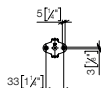

83 080 892

TARA Towel bar

- gauge 800 mm
- width 855mm
- 81mm projection

Fits TARA

Custom-made options

- Custom manufacturing options for this product can be found on the product details page of our website.

Standard article	83 080 892 FF	FF	Euro
Chrome		-00	445.70
Brushed Chrome		-93	579.40
Platinum		-08	713.00
Brushed Platinum		-06	713.00
Champagne (22kt Gold)		-47	1,069.70
Brushed Champagne (22kt Gold)		-46	1,069.70
Brushed Durabronze (23kt Gold)		-28	1,069.70
Brushed Dark Brass (PVD)		-39	713.20
Brushed Bronze (PVD)		-42	713.10
Brushed Dark Bronze (PVD)		-43	802.30
Dark Chrome		-19	668.40
Brushed Dark Platinum		-99	802.30
Matte Black		-33	601.50

83 080 976

Towel bar

- gauge 758 mm
- width 800mm
- Height: 35 mm
- 89mm projection