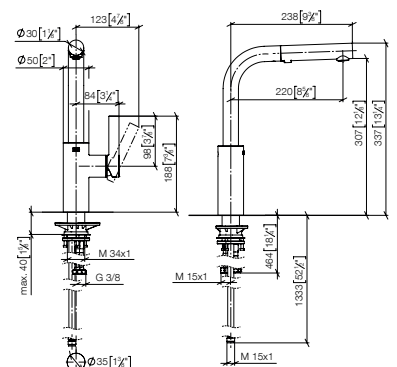

Intrinsic protection against back flow.

Custom-made options

- Custom manufacturing options for this product can be found on the product details page of our website.