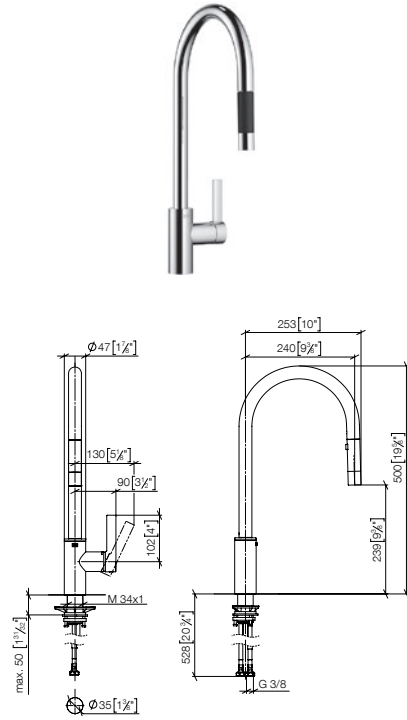

**Intrinsic protection against back flow.**

**Custom-made options**

- Custom manufacturing options for this product can be found on the product details page of our website.

Recommended miscellaneous  
**Strainer waste with control handle**