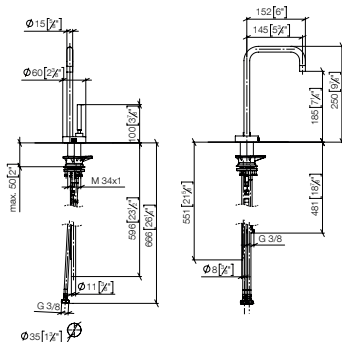

Required miscellaneous  
**Hose set**

Accessories	12 530 970 FF	FF	Euro
		90	303.00

Required miscellaneous  
**Hot water tank incl. filter**

Accessories	12 892 970 FF	FF	Euro
		90	1,227.70

17 872 861

**META SQUARE COLD WATER DISPENSER**