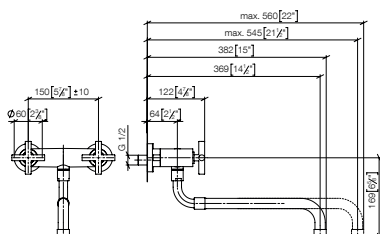

Recommended miscellaneous
Strainer waste with control handle

	10 710 970 FF	FF	Euro
Chrome	-00		203.00
Brushed Chrome	-93		263.90
Platinum	-08		324.70
Brushed Platinum	-06		324.70
Champagne (22kt Gold)	-47		487.20
Brushed Champagne (22kt Gold)	-46		487.20
Durabrass (23kt Gold)	-09		487.20
Brushed Durabrass (23kt Gold)	-28		487.20
Brushed Dark Brass (PVD)	-39		324.80
Brushed Bronze (PVD)	-42		324.80
Brushed Dark Bronze (PVD)	-43		365.40
Dark Chrome	-19		304.40
Brushed Dark Platinum	-99		304.30

Recommended miscellaneous
Dispenser with rosette

	82 444 970 FF	FF	Euro
Chrome	-00		313.60
Brushed Chrome	-93		407.70
Platinum	-08		501.80
Brushed Platinum	-06		501.80
Champagne (22kt Gold)	-47		752.60
Brushed Champagne (22kt Gold)	-46		752.60
Durabrass (23kt Gold)	-09		752.60
Brushed Durabrass (23kt Gold)	-28		752.60
Brushed Dark Brass (PVD)	-39		501.80
Brushed Bronze (PVD)	-42		501.80
Brushed Dark Bronze (PVD)	-43		564.50
Dark Chrome	-19		470.50
Brushed Dark Platinum	-99		470.50

17 881 888

TARA HOT & COLD WATER DISPENSER

- 146mm projection
- rigid, thermally insulated spout
- laminar flow
- provides filtered, hot water up to 93°C
- with scalding protection
- Version without child safety lock available as a custom-made product
- Provides filtered water
- max. flow 3.8 l/min at 3 bar flow pressure
- mechanical valve
- lead-free
- lever
- This product can help a building meet the requirements of Green Building Rating Systems, e.g. LEED®, BREEAM®, DGNB

A minimum flow pressure of 3 bar is necessary for the HOT & COLD WATER DISPENSER to work perfectly in conjunction with a hot water tank and filter.

The installation must be above a kitchen sink.

The filter cartridge must be changed every six months. The installation instructions contain further information for guidance.

Detailed planning information and technical data can be found at www.dornbracht.com/professional

Not compatible with reverse osmosis filtration

Custom-made options

- Custom manufacturing options for this product can be found on the product details page of our website.

	17 881 888 FF	FF	Euro
Chrome	-00		1,330.90
Brushed Chrome	-93		1,730.20
Platinum	-08		2,129.40
Brushed Platinum	-06		2,129.40
Champagne (22kt Gold)	-47		3,194.20
Brushed Champagne (22kt Gold)	-46		3,194.20
Durabrass (23kt Gold)	-09		3,194.20
Brushed Durabrass (23kt Gold)	-28		3,194.20
Brushed Dark Brass (PVD)	-39		2,129.40
Brushed Bronze (PVD)	-42		2,129.40
Brushed Dark Bronze (PVD)	-43		2,395.60
Dark Chrome	-19		1,996.40
Brushed Dark Platinum	-99		2,395.60
Matte Black	-33		1,796.70