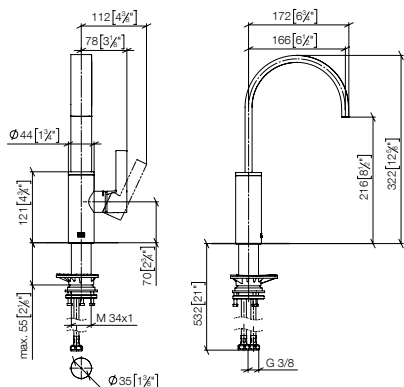

33 805 682

MEM BAR TAP Single-lever mixer

- 166mm projection
- pivotable spout 360°
- Optional swivel limiter available with swivel limiter set 12 820 970 90
- air-enriched flow
- max. flow 6.3 l/min at 3 bar flow pressure
- lead-free
- This product can help a building meet the requirements of Green Building Rating Systems, e.g. LEED®, BREEAM®, DGNB
- WRAS

Custom-made options

• Custom manufacturing options for this product can be found on the product details page of our website.