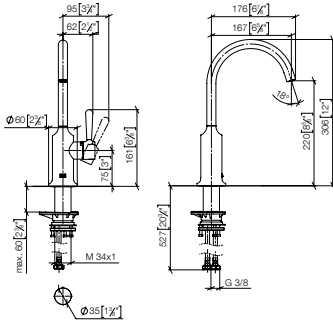

33 805 809

VAIA BAR TAP Single-lever mixer

- 167mm projection
- gauge mm
- pivotable spout 360°
- air-enriched flow
- max. flow 7 l/min at 3 bar flow pressure
- lead-free
- This product can help a building meet the requirements of Green Building Rating Systems, e.g. LEED®, BREEAM®, DGNB
- WRAS

Custom-made options

- Custom manufacturing options for this product can be found on the product details page of our website.

Standard article	33 805 809 FF	FF	Euro
Chrome		-00	846.80
Brushed Chrome		-93	1,100.80
Platinum		-08	1,354.90
Brushed Platinum		-06	1,354.90
Champagne (22kt Gold)		-47	2,032.30
Brushed Champagne (22kt Gold)		-46	2,032.30
Durabrass (23kt Gold)		-09	2,032.30
Brushed Durabrass (23kt Gold)		-28	2,032.30
Brushed Dark Brass (PVD)		-39	1,354.90
Brushed Bronze (PVD)		-42	1,354.90
Brushed Dark Bronze (PVD)		-43	1,524.20
Dark Chrome		-19	1,270.10
Brushed Dark Platinum		-99	1,270.10
Matte Black		-33	1,143.10

**Recommended miscellaneous
Dispenser with rosette**

	82 434 809 FF	FF	Euro
Chrome		-00	323.90
Brushed Chrome		-93	421.10
Platinum		-08	518.30
Brushed Platinum		-06	518.30
Champagne (22kt Gold)		-47	777.40
Brushed Champagne (22kt Gold)		-46	777.40
Durabrass (23kt Gold)		-09	777.40
Brushed Durabrass (23kt Gold)		-28	777.40
Brushed Dark Brass (PVD)		-39	518.20
Brushed Bronze (PVD)		-42	518.30
Brushed Dark Bronze (PVD)		-43	583.00
Dark Chrome		-19	485.80
Brushed Dark Platinum		-99	485.80
Matte Black		-33	437.20