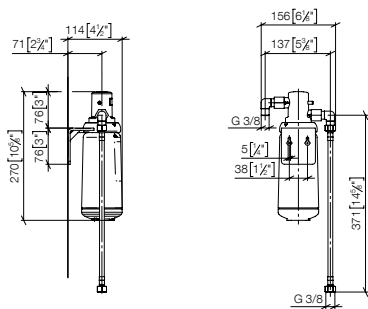

12 894 970
NEW

Filter with filter head

- filtration up to 0.2 microns
- removes deposits, bacteria, particles, and cysts
- reduces chlorine taste and odor, prevents limescale buildup
- Filter capacity approx. 11.000 litres

**For use with the COLD WATER DISPENSER
17872861, 17872888, 17872875, 17872809**

Standard article	12 894 970 FF	FF	Euro
Accessories		90	336.00

mm [inches]

12 897 070
NEW

Replacement filter cartridge

- filtration up to 0.2 microns
- removes deposits, bacteria, particles, and cysts
- reduces chlorine taste and odor, prevents limescale buildup
- Filter capacity approx. 11.000 litres

Use for cold water

Standard article	12 897 070 FF	FF	Euro
Accessories		90	179.20