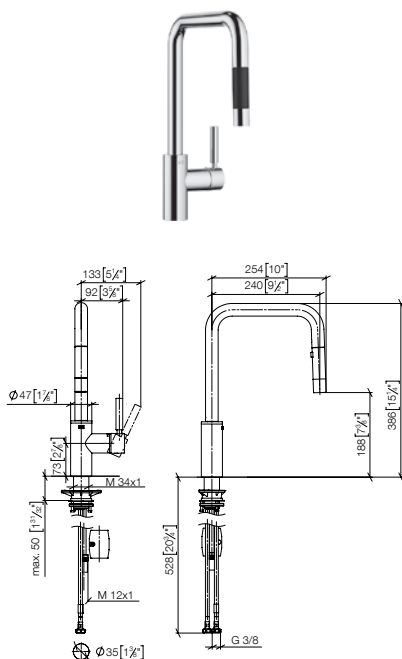

33 870 861

META SQUARE Single-lever mixer Pull-down with spray function

- 240mm projection
- pivotable spout 360°
- Optional swivel limiter available with swivel limiter set 12 823 970 90
- laminar and spray flow
- 1800 mm metal shower hose
- sprayface with anti-scaling system
- max. flow 10.4 l/min at 3 bar flow pressure
- lead-free
- Flow modes can be changed while the water is running
- This product can help a building meet the requirements of Green Building Rating Systems, e.g. LEED®, BREEAM®, DGNB

Intrinsic protection against back flow.

Custom-made options

- Custom manufacturing options for this product can be found on the product details page of our website.

Standard article	33 870 861 FF	FF	Euro
Chrome		-00	969.60
Brushed Chrome		-93	1,260.50
Platinum		-08	1,551.20
Brushed Platinum		-06	1,551.20
Champagne (22kt Gold)		-47	2,327.00
Brushed Champagne (22kt Gold)		-46	2,327.00
Brushed Durabronze (23kt Gold)		-28	2,327.00
Brushed Dark Brass (PVD)		-39	1,551.40
Brushed Bronze (PVD)		-42	1,551.30
Brushed Dark Bronze (PVD)		-43	1,745.30
Dark Chrome		-19	1,454.40
Brushed Dark Platinum		-99	1,454.40
Matte Black		-33	1,308.80

Recommended miscellaneous Strainer waste with control handle

	10 712 970 FF	FF	Euro
Chrome		-00	203.00
Brushed Chrome		-93	263.90
Platinum		-08	324.70
Brushed Platinum		-06	324.70
Champagne (22kt Gold)		-47	487.20
Brushed Champagne (22kt Gold)		-46	487.20
Brushed Durabronze (23kt Gold)		-28	487.20
Brushed Dark Brass (PVD)		-39	324.80
Brushed Bronze (PVD)		-42	324.80
Brushed Dark Bronze (PVD)		-43	365.40
Dark Chrome		-19	304.40
Brushed Dark Platinum		-99	304.30
Matte Black		-33	274.20

Recommended miscellaneous Dispenser without rosette

	82 424 970 FF	FF	Euro
Chrome		-00	287.90
Brushed Chrome		-93	374.30
Platinum		-08	460.60
Brushed Platinum		-06	460.60
Champagne (22kt Gold)		-47	691.00
Brushed Champagne (22kt Gold)		-46	691.00
Brushed Durabronze (23kt Gold)		-28	691.00
Brushed Dark Brass (PVD)		-39	460.60
Brushed Bronze (PVD)		-42	460.70
Brushed Dark Bronze (PVD)		-43	518.20
Dark Chrome		-19	432.00
Brushed Dark Platinum		-99	518.20
Matte Black		-33	388.60