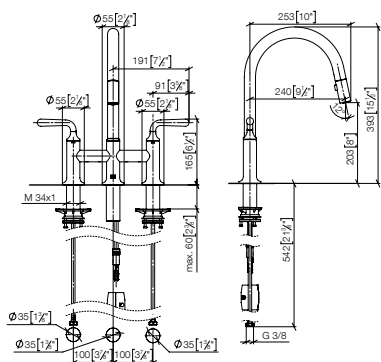

19 870 809

VAIA Three-hole bridge mixer Pull-down with spray function

- 240mm projection
- pivotable spout 360°
- Optional swivel limiter available with swivel limiter set 12 823 970 90
- air-enriched flow and spray flow
- 1800 mm metal shower hose
- sprayface with anti-scaling system
- max. flow 8 l/min at 3 bar flow pressure
- lead-free
- Flow modes can be changed while the water is running
- This product can help a building meet the requirements of Green Building Rating Systems, e.g. LEED®, BREEAM®, DGNB

Intrinsic protection against back flow.

Custom-made options

- Custom manufacturing options for this product can be found on the product details page of our website.

12 823 970 FF FF Euro

Accessories 90 78.90

Standard article	19 870 809 FF	FF	Euro
Chrome	-00		2,062.30
Brushed Chrome	-93		2,681.10
Platinum	-08		3,299.60
Brushed Platinum	-06		3,299.60
Champagne (22kt Gold)	-47		4,949.50
Brushed Champagne (22kt Gold)	-46		4,949.50
Durabrass (23kt Gold)	-09		4,949.50
Brushed Durabrass (23kt Gold)	-28		4,949.50
Brushed Dark Brass (PVD)	-39		3,299.70
Brushed Bronze (PVD)	-42		3,299.60
Brushed Dark Bronze (PVD)	-43		3,712.10
Dark Chrome	-19		3,093.50
Brushed Dark Platinum	-99		3,093.50
Matte Black	-33		2,784.10

82 434 809 FF FF Euro

Standard article	82 434 809 FF	FF	Euro
Chrome	-00		323.90
Brushed Chrome	-93		421.10
Platinum	-08		518.30
Brushed Platinum	-06		518.30
Champagne (22kt Gold)	-47		777.40
Brushed Champagne (22kt Gold)	-46		777.40
Durabrass (23kt Gold)	-09		777.40
Brushed Durabrass (23kt Gold)	-28		777.40
Brushed Dark Brass (PVD)	-39		518.20
Brushed Bronze (PVD)	-42		518.30
Brushed Dark Bronze (PVD)	-43		583.00
Dark Chrome	-19		485.80
Brushed Dark Platinum	-99		485.80
Matte Black	-33		437.20

30 805 809

VAIA POT FILLER Cold-water valve