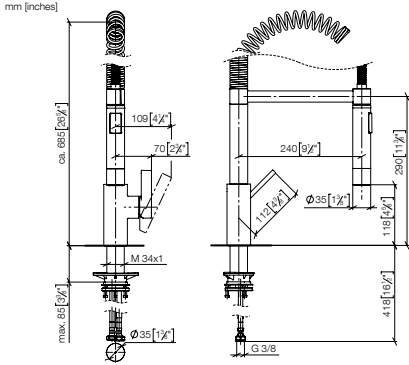

33 860 875

TARA ULTRA

Profi single-lever mixer

- 240mm projection
- pivotable 360°
- air-enriched flow and spray flow
- sprayface with anti-scaling system
- max. flow 8 l/min at 3 bar flow pressure
- lead-free
- This product can help a building meet the requirements of Green Building Rating Systems, e.g. LEED®, BREEAM®, DGNB

Intrinsic protection against back flow.

Custom-made options

- Custom manufacturing options for this product can be found on the product details page of our website.

Recommended miscellaneous
Strainer waste with control handle

	10 712 970 FF	FF	Euro
Chrome		-00	203.00
Brushed Chrome		-93	263.90
Platinum		-08	324.70
Brushed Platinum		-06	324.70
Brushed Dark Brass (PVD)		-39	324.80
Brushed Bronze (PVD)		-42	324.80
Brushed Dark Bronze (PVD)		-43	365.40
Dark Chrome		-19	304.40
Brushed Dark Platinum		-99	304.30

Recommended miscellaneous
Dispenser without rosette

	82 424 970 FF	FF	Euro
Chrome		-00	287.90
Brushed Chrome		-93	374.30
Platinum		-08	460.60
Brushed Platinum		-06	460.60
Brushed Dark Brass (PVD)		-39	460.60
Brushed Bronze (PVD)		-42	460.70
Brushed Dark Bronze (PVD)		-43	518.20
Dark Chrome		-19	432.00
Brushed Dark Platinum		-99	518.20