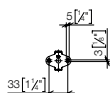

Fits TARA

Custom-made options

- Custom manufacturing options for this product can be found on the product details page of our website.