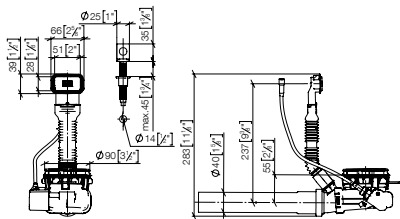

10 410 004

**Pop-up waste and overflow with electronic control**

- 3 1/2" hidden drain valve with underlying strainer
- Electric drain valve with integrated button in the overflow
- Hidden, swivel overflow
- DN40 drain
- Drain connection directed towards the wall and can be swiveled max. 30° left/right