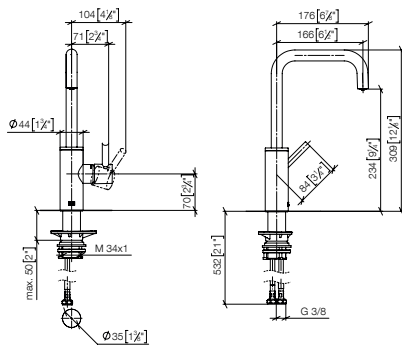

33 805 861

META SQUARE BAR TAP Single-lever mixer

- **166mm projection**
- pivotable spout 360°
- Optional swivel limiter available with swivel limiter set 12 820 970 90
- air-enriched flow
- max. flow 8 l/min at 3 bar flow pressure
- lead-free
- This product can help a building meet the requirements of Green Building Rating Systems, e.g. LEED®, BREEAM®, DGNB
- WRAS

Custom-made options

- Custom manufacturing options for this product can be found on the product details page of our website.

Recommended miscellaneous
Strainer waste with control handle

	10 712 970 FF	FF	Euro
Chrome	-00		203.00
Brushed Chrome	-93		263.90
Platinum	-08		324.70
Brushed Platinum	-06		324.70
Champagne (22kt Gold)	-47		487.20
Brushed Champagne (22kt Gold)	-46		487.20
Brushed Durabronze (23kt Gold)	-28		487.20
Brushed Dark Brass (PVD)	-39		324.80
Brushed Bronze (PVD)	-42		324.80
Brushed Dark Bronze (PVD)	-43		365.40
Dark Chrome	-19		304.40
Brushed Dark Platinum	-99		304.30
Matte Black	-33		274.20

Recommended miscellaneous
Dispenser without rosette

	82 424 970 FF	FF	Euro
Chrome	-00		287.90
Brushed Chrome	-93		374.30
Platinum	-08		460.60
Brushed Platinum	-06		460.60
Champagne (22kt Gold)	-47		691.00
Brushed Champagne (22kt Gold)	-46		691.00
Brushed Durabronze (23kt Gold)	-28		691.00
Brushed Dark Brass (PVD)	-39		460.60
Brushed Bronze (PVD)	-42		460.70
Brushed Dark Bronze (PVD)	-43		518.20
Dark Chrome	-19		432.00
Brushed Dark Platinum	-99		518.20
Matte Black	-33		388.60