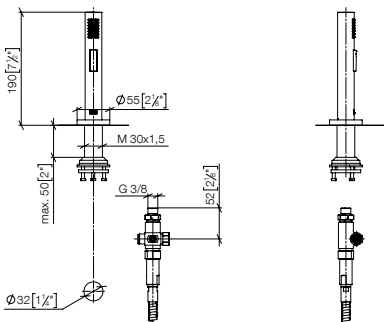

Recommended miscellaneous
Conversion kit for diverter Rinsing spray 3/8"

Accessories	90 17 09 046 14 FF	FF	Euro
		90	107.00