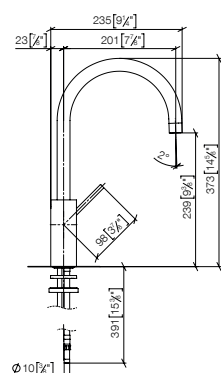

Recommended miscellaneous Strainer waste with control handle

	10 712 970 FF	FF	Euro
Chrome	-00		203.00
Brushed Chrome	-93		263.90
Platinum	-08		324.70
Brushed Platinum	-06		324.70
Champagne (22kt Gold)	-47		487.20
Brushed Champagne (22kt Gold)	-46		487.20
Brushed Durabronz (23kt Gold)	-28		487.20
Brushed Dark Brass (PVD)	-39		324.80
Brushed Bronze (PVD)	-42		324.80
Brushed Dark Bronze (PVD)	-43		365.40
Dark Chrome	-19		304.40
Brushed Dark Platinum	-99		304.30
Matte Black	-33		274.20

Recommended miscellaneous Dispenser without rosette

	82 424 970 FF	FF	Euro
Chrome	-00		287.90
Brushed Chrome	-93		374.30
Platinum	-08		460.60
Brushed Platinum	-06		460.60
Champagne (22kt Gold)	-47		691.00
Brushed Champagne (22kt Gold)	-46		691.00
Brushed Durabronz (23kt Gold)	-28		691.00
Brushed Dark Brass (PVD)	-39		460.60
Brushed Bronze (PVD)	-42		460.70
Brushed Dark Bronze (PVD)	-43		518.20
Dark Chrome	-19		432.00
Brushed Dark Platinum	-99		518.20
Matte Black	-33		388.60