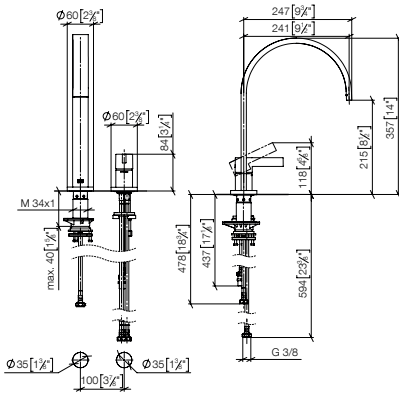

MEM Two-hole mixer with individual rosettes

- **241 mm projection**
- pivotable spout 360°
- Optional swivel limiter available with swivel limiter set 12 820 970 90
- air-enriched flow
- max. flow 6.3 l/min at 3 bar flow pressure
- lead-free
- This product can help a building meet the requirements of Green Building Rating Systems, e.g. LEED®, BREEAM®, DGNB
- WRAS

Operating unit can be positioned freely.

Custom-made options

- Custom manufacturing options for this product can be found on the product details page of our website.

Recommended miscellaneous
Strainer waste with control handle

	10 710 970 FF	FF	Euro
Chrome	-00		203.00
Brushed Chrome	-93		263.90
Platinum	-08		324.70
Brushed Platinum	-06		324.70
Champagne (22kt Gold)	-47		487.20
Brushed Champagne (22kt Gold)	-46		487.20
Brushed Durabronze (23kt Gold)	-28		487.20
Brushed Bronze (PVD)	-42		324.80
Dark Chrome	-19		304.40
Brushed Dark Platinum	-99		304.30
Matte Black	-33		274.20

Recommended miscellaneous
Dispenser with rosette

	82 444 970 FF	FF	Euro
Chrome	-00		313.60
Brushed Chrome	-93		407.70
Platinum	-08		501.80
Brushed Platinum	-06		501.80
Champagne (22kt Gold)	-47		752.60
Brushed Champagne (22kt Gold)	-46		752.60
Brushed Durabronze (23kt Gold)	-28		752.60
Brushed Bronze (PVD)	-42		501.80
Dark Chrome	-19		470.50
Brushed Dark Platinum	-99		470.50
Matte Black	-33		423.40