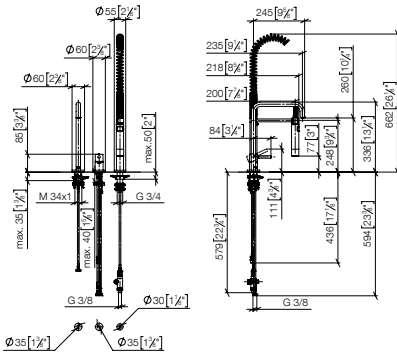

32 815 861 +
27 799 970

META SQUARE Two-hole mixer with individual rosettes with

- **235mm projection**
- pivotable spout 360°
- Optional swivel limiter available with swivel limiter set 12 820 970 90
- air-enriched flow and spray flow
- automatic spout/shower diverter
- sprayface with anti-scaling system
- max. flow 8 l/min at 3 bar flow pressure
- lead-free
- This product can help a building meet the requirements of Green Building Rating Systems, e.g. LEED®, BREEAM®, DGNB

Intrinsic protection against back flow.

Operating unit can be positioned freely.

Custom-made options

- Custom manufacturing options for this product can be found on the product details page of our website.