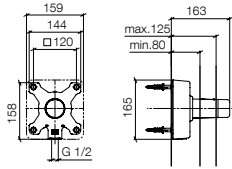

Standard article	35 087 970 FF	FF	Euro
Concealed rough parts		90	281.00

Recommended miscellaneous
Leak protection 1/2"

	12 010 970 FF	FF	Euro
Leak protection		90	86.50