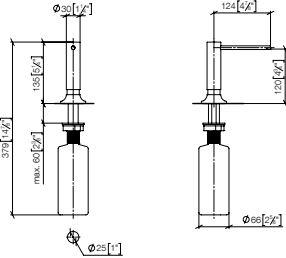

82 434 809

VAIA Dispenser with rosette

- 140mm projection
- 500 ml bottle
- can be filled from the top
- rotating pump head

Fits VAIA

Custom-made options

- Custom manufacturing options for this product can be found on the product details page of our website.