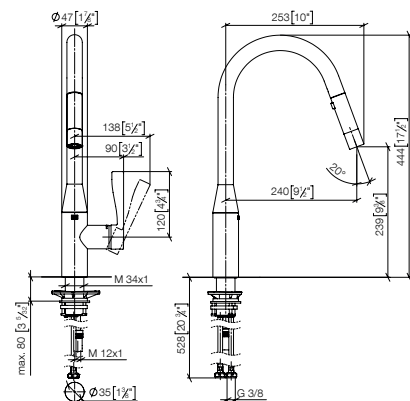

33 870 895

SYNC Single-lever mixer Pull-down with spray function

- 240mm projection
- pivotable spout 360°
- Optional swivel limiter available with swivel limiter set 12 821 970 90
- laminar and spray flow
- 1800 mm metal shower hose
- sprayface with anti-scaling system
- max. flow 10.4 l/min at 3 bar flow pressure
- lead-free
- Flow modes can be changed while the water is running
- This product can help a building meet the requirements of Green Building Rating Systems, e.g. LEED®, BREEAM®, DGNB

Intrinsic protection against back flow.

Custom-made options

- Custom manufacturing options for this product can be found on the product details page of our website.

Standard article	33 870 895 FF	FF	Euro
Chrome		-00	1,018.80
Brushed Chrome		-93	1,324.40
Platinum		-08	1,629.70
Brushed Platinum		-06	1,629.70
Champagne (22kt Gold)		-47	2,445.10
Brushed Champagne (22kt Gold)		-46	2,445.10
Brushed Durabronze (23kt Gold)		-28	2,445.10
Brushed Dark Brass (PVD)		-39	1,630.10
Brushed Bronze (PVD)		-42	1,630.00
Brushed Dark Bronze (PVD)		-43	1,833.80
Dark Chrome		-19	1,528.20
Brushed Dark Platinum		-99	1,528.20
Matte Black		-33	1,375.40

Recommended miscellaneous
Strainer waste with control handle

10 712 970 FF Euro

	FF	Euro
Chrome	-00	203.00
Brushed Chrome	-93	263.90
Platinum	-08	324.70
Brushed Platinum	-06	324.70
Champagne (22kt Gold)	-47	487.20
Brushed Champagne (22kt Gold)	-46	487.20
Brushed Durabronze (23kt Gold)	-28	487.20
Brushed Dark Brass (PVD)	-39	324.80
Brushed Bronze (PVD)	-42	324.80
Brushed Dark Bronze (PVD)	-43	365.40
Dark Chrome	-19	304.40
Brushed Dark Platinum	-99	304.30
Matte Black	-33	274.20

Recommended miscellaneous
Dispenser without rosette

82 424 970 FF Euro

	FF	Euro
Chrome	-00	287.90
Brushed Chrome	-93	374.30
Platinum	-08	460.60
Brushed Platinum	-06	460.60
Champagne (22kt Gold)	-47	691.00
Brushed Champagne (22kt Gold)	-46	691.00
Brushed Durabronze (23kt Gold)	-28	691.00
Brushed Dark Brass (PVD)	-39	460.60
Brushed Bronze (PVD)	-42	460.70
Brushed Dark Bronze (PVD)	-43	518.20
Dark Chrome	-19	432.00
Brushed Dark Platinum	-99	518.20
Matte Black	-33	388.60