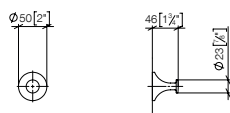

83 251 780

Hooks

- width 19mm
- 35mm projection

Fits LOT

Custom-made options

- Custom manufacturing options for this product can be found on the product details page of our website.

Standard article	83 251 780 FF	FF	Euro
Chrome		-00	120.40
Platinum		-08	192.70
Brushed Platinum		-06	192.70
Champagne (22kt Gold)		-47	289.00
Brushed Champagne (22kt Gold)		-46	289.00
Brushed Durabronze (23kt Gold)		-28	289.00
Brushed Bronze (PVD)		-42	192.70
Dark Chrome		-19	180.70
Brushed Dark Platinum		-99	216.90

83 251 220

Hooks

- 55mm projection

Fits ELIO, ENO, MEM, META SQUARE, SYNC and TARA ULTRA

Custom-made options

- Custom manufacturing options for this product can be found on the product details page of our website.

Standard article	83 251 220 FF	FF	Euro
Chrome		-00	47.10
Brushed Chrome		-93	61.20
Platinum		-08	75.20
Brushed Platinum		-06	75.20
Champagne (22kt Gold)		-47	113.00
Brushed Champagne (22kt Gold)		-46	113.00
Durabronze (23kt Gold)		-09	113.00
Brushed Durabronze (23kt Gold)		-28	113.00
Brushed Dark Brass (PVD)		-39	75.50
Brushed Bronze (PVD)		-42	75.40
Brushed Dark Bronze (PVD)		-43	84.80
Dark Chrome		-19	70.70
Brushed Dark Platinum		-99	84.60
Matte Black		-33	63.70

83 251 809

VAIA Hooks

- 46mm projection

Fits VAIA

Custom-made options

- Custom manufacturing options for this product can be found on the product details page of our website.

Standard article	83 251 809 FF	FF	Euro
Chrome		-00	121.50
Platinum		-08	194.50
Brushed Platinum		-06	194.50
Champagne (22kt Gold)		-47	291.60
Brushed Champagne (22kt Gold)		-46	291.60
Brushed Durabronze (23kt Gold)		-28	291.60
Brushed Dark Brass (PVD)		-39	194.40
Brushed Bronze (PVD)		-42	194.40
Brushed Dark Bronze (PVD)		-43	218.70
Dark Chrome		-19	182.30
Brushed Dark Platinum		-99	218.70