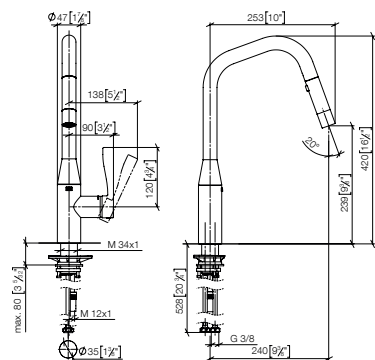

33 875 895

SYNC Single-lever mixer Pull-down with spray function

- 240mm projection
- pivotable spout 360°
- Optional swivel limiter available with swivel limiter set 12 821 970 90
- laminar and spray flow
- 1800 mm metal shower hose
- sprayface with anti-scaling system
- max. flow 10.4 l/min at 3 bar flow pressure
- lead-free
- Flow modes can be changed while the water is running
- This product can help a building meet the requirements of Green Building Rating Systems, e.g. LEED®, BREEAM®, DGNB

Intrinsic protection against back flow.

Custom-made options

- Custom manufacturing options for this product can be found on the product details page of our website.

Standard article	33 875 895 FF	FF	Euro
Chrome		-00	1,018.80
Brushed Chrome		-93	1,324.40
Platinum		-08	1,629.70
Brushed Platinum		-06	1,629.70
Champagne (22kt Gold)		-47	2,445.10
Brushed Champagne (22kt Gold)		-46	2,445.10
Brushed Durabronze (23kt Gold)		-28	2,445.10
Brushed Dark Brass (PVD)		-39	1,630.10
Brushed Bronze (PVD)		-42	1,630.00
Brushed Dark Bronze (PVD)		-43	1,833.80
Dark Chrome		-19	1,528.20
Brushed Dark Platinum		-99	1,528.20
Matte Black		-33	1,375.40

Recommended miscellaneous Strainer waste with control handle

	10 712 970 FF	FF	Euro
Chrome		-00	203.00
Brushed Chrome		-93	263.90
Platinum		-08	324.70
Brushed Platinum		-06	324.70
Champagne (22kt Gold)		-47	487.20
Brushed Champagne (22kt Gold)		-46	487.20
Brushed Durabronze (23kt Gold)		-28	487.20
Brushed Dark Brass (PVD)		-39	324.80
Brushed Bronze (PVD)		-42	324.80
Brushed Dark Bronze (PVD)		-43	365.40
Dark Chrome		-19	304.40
Brushed Dark Platinum		-99	304.30
Matte Black		-33	274.20

Recommended miscellaneous Dispenser without rosette

	82 424 970 FF	FF	Euro
Chrome		-00	287.90
Brushed Chrome		-93	374.30
Platinum		-08	460.60
Brushed Platinum		-06	460.60
Champagne (22kt Gold)		-47	691.00
Brushed Champagne (22kt Gold)		-46	691.00
Brushed Durabronze (23kt Gold)		-28	691.00
Brushed Dark Brass (PVD)		-39	460.60
Brushed Bronze (PVD)		-42	460.70
Brushed Dark Bronze (PVD)		-43	518.20
Dark Chrome		-19	432.00
Brushed Dark Platinum		-99	518.20
Matte Black		-33	388.60