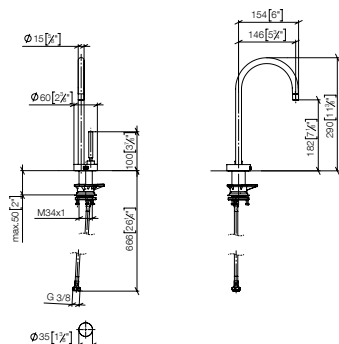

### Custom-made options

- Custom manufacturing options for this product can be found on the product details page of our website.

Standard article	17 872 888 FF	FF	Euro
Chrome		-00	1,171.20
Brushed Chrome		-93	1,522.50
Platinum		-08	1,873.80
Brushed Platinum		-06	1,873.80
Champagne (22kt Gold)		-47	2,810.90
Brushed Champagne (22kt Gold)		-46	2,810.90
Durabrass (23kt Gold)		-09	2,810.90
Brushed Durabrass (23kt Gold)		-28	2,810.90
Brushed Dark Brass (PVD)		-39	1,873.90
Brushed Bronze (PVD)		-42	1,873.80
Brushed Dark Bronze (PVD)		-43	2,108.20
Dark Chrome		-19	1,756.80
Brushed Dark Platinum		-99	1,756.80
Matte Black		-33	1,581.10