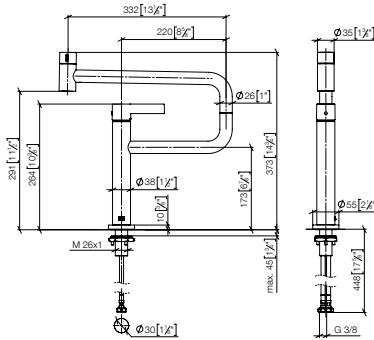

33 845 875

TARA ULTRA PIVOT Single-lever mixer

- 552mm projection
- pivotable spout 360°
- air-enriched flow
- max. flow 8 l/min at 3 bar flow pressure
- lead-free
- This product can help a building meet the requirements of Green Building Rating Systems, e.g. LEED®, BREEAM®, DGNB

Custom-made options

- Custom manufacturing options for this product can be found on the product details page of our website.

	10 710 970 FF	FF	Euro
Chrome	-00		203.00
Brushed Chrome	-93		263.90
Platinum	-08		324.70
Brushed Platinum	-06		324.70
Champagne (22kt Gold)	-47		487.20
Brushed Champagne (22kt Gold)	-46		487.20
Brushed Durabronze (23kt Gold)	-28		487.20
Brushed Dark Brass (PVD)	-39		324.80
Brushed Bronze (PVD)	-42		324.80
Brushed Dark Bronze (PVD)	-43		365.40
Dark Chrome	-19		304.40
Brushed Dark Platinum	-99		304.30

Standard article	33 845 875 FF	FF	Euro
Chrome	-00		1,449.30
Brushed Chrome	-93		1,884.10
Platinum	-08		2,318.80
Brushed Platinum	-06		2,318.80
Champagne (22kt Gold)	-47		3,478.30
Brushed Champagne (22kt Gold)	-46		3,478.30
Brushed Durabronze (23kt Gold)	-28		3,478.30
Brushed Dark Brass (PVD)	-39		2,318.90
Brushed Bronze (PVD)	-42		2,318.90
Brushed Dark Bronze (PVD)	-43		2,608.70
Dark Chrome	-19		2,173.90
Brushed Dark Platinum	-99		2,174.00

	82 444 970 FF	FF	Euro
Chrome	-00		313.60
Brushed Chrome	-93		407.70
Platinum	-08		501.80
Brushed Platinum	-06		501.80
Champagne (22kt Gold)	-47		752.60
Brushed Champagne (22kt Gold)	-46		752.60
Brushed Durabronze (23kt Gold)	-28		752.60
Brushed Dark Brass (PVD)	-39		501.80
Brushed Bronze (PVD)	-42		501.80
Brushed Dark Bronze (PVD)	-43		564.50
Dark Chrome	-19		470.50
Brushed Dark Platinum	-99		470.50

17 881 875

TARA ULTRA HOT & COLD WATER DISPENSER

- 146mm projection
- rigid, thermally insulated spout
- laminar flow
- provides filtered, hot water up to 93°C
- with scalding protection
- Version without child safety lock available as a custom-made product
- Provides filtered water
- max. flow 3.8 l/min at 3 bar flow pressure
- mechanical valve
- lead-free
- lever
- This product can help a building meet the requirements of Green Building Rating Systems, e.g. LEED®, BREEAM®, DGNB

A minimum flow pressure of 3 bar is necessary for the HOT & COLD WATER DISPENSER to work perfectly in conjunction with a hot water tank and filter.

The installation must be above a kitchen sink.

The filter cartridge must be changed every six months. The installation instructions contain further information for guidance.

Detailed planning information and technical data can be found at www.dornbracht.com/professional

Not compatible with reverse osmosis filtration

Custom-made options

- Custom manufacturing options for this product can be found on the product details page of our website.