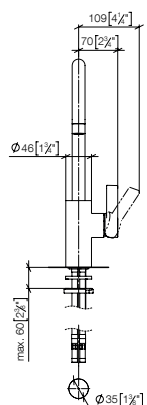

Recommended miscellaneous Strainer waste with control handle

	10 712 970 FF	FF	Euro
Chrome	-00		203.00
Brushed Chrome	-93		263.90
Platinum	-08		324.70
Brushed Platinum	-06		324.70
Champagne (22kt Gold)	-47		487.20
Brushed Champagne (22kt Gold)	-46		487.20
Brushed Durabronz (23kt Gold)	-28		487.20
Brushed Dark Brass (PVD)	-39		324.80
Brushed Bronze (PVD)	-42		324.80
Brushed Dark Bronze (PVD)	-43		365.40
Dark Chrome	-19		304.40
Brushed Dark Platinum	-99		304.30
Matte Black	-33		274.20

Recommended miscellaneous Dispenser without rosette

	82 424 970 FF	FF	Euro
Chrome	-00		287.90
Brushed Chrome	-93		374.30
Platinum	-08		460.60
Brushed Platinum	-06		460.60
Champagne (22kt Gold)	-47		691.00
Brushed Champagne (22kt Gold)	-46		691.00
Brushed Durabronz (23kt Gold)	-28		691.00
Brushed Dark Brass (PVD)	-39		460.60
Brushed Bronze (PVD)	-42		460.70
Brushed Dark Bronze (PVD)	-43		518.20
Dark Chrome	-19		432.00
Brushed Dark Platinum	-99		518.20
Matte Black	-33		388.60