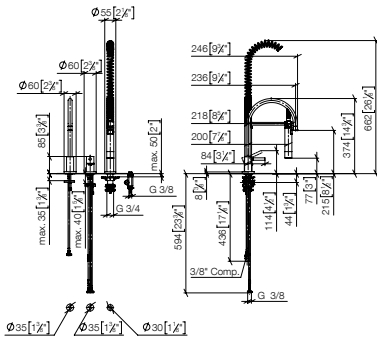

32 816 888 +
27 799 970

TARA Two-hole mixer with individual rosettes with profi spray set

- 236mm projection
- pivotable spout 360°
- Optional swivel limiter available with swivel limiter set 12 820 970 90
- air-enriched flow and spray flow
- automatic spout/shower diverter
- sprayface with anti-scaling system
- max. flow 8.3 l/min at 3 bar flow pressure
- lead-free
- This product can help a building meet the requirements of Green Building Rating Systems, e.g. LEED®, BREEAM®, DGNB

Intrinsic protection against back flow.

Operating unit can be positioned freely.

Custom-made options

- Custom manufacturing options for this product can be found on the product details page of our website.

Set	1x 32 816 888 FF		1x 27 799 970 FF		Total price:
	FF	Euro	FF	Euro	Euro
Chrome	-00	1,127.20	-00	1,399.50	2,526.70
Brushed Chrome	-93	1,465.30	-93	1,819.40	3,284.70
Platinum	-08	1,803.40	-08	2,239.20	4,042.60
Brushed Platinum	-06	1,803.40	-06	2,239.20	4,042.60
Brushed Dark Brass (PVD)	-39	1,803.50	-39	2,239.20	4,042.70
Brushed Bronze (PVD)	-42	1,803.40	-42	2,239.30	4,042.70
Brushed Dark Bronze (PVD)	-43	2,029.00	-43	2,519.10	4,548.10
Dark Chrome	-19	1,690.70	-19	2,099.40	3,790.10
Brushed Dark Platinum	-99	1,690.70	-99	2,099.40	3,790.10

Recommended miscellaneous Strainer waste with control handle

	10 710 970 FF	FF	Euro
Chrome		-00	203.00
Brushed Chrome		-93	263.90
Platinum		-08	324.70
Brushed Platinum		-06	324.70
Brushed Dark Brass (PVD)		-39	324.80
Brushed Bronze (PVD)		-42	324.80
Brushed Dark Bronze (PVD)		-43	365.40
Dark Chrome		-19	304.40
Brushed Dark Platinum		-99	304.30

Recommended miscellaneous Dispenser with rosette

	82 444 970 FF	FF	Euro
Chrome		-00	313.60
Brushed Chrome		-93	407.70
Platinum		-08	501.80
Brushed Platinum		-06	501.80
Brushed Dark Brass (PVD)		-39	501.80
Brushed Bronze (PVD)		-42	501.80
Brushed Dark Bronze (PVD)		-43	564.50
Dark Chrome		-19	470.50
Brushed Dark Platinum		-99	470.50

22 815 892