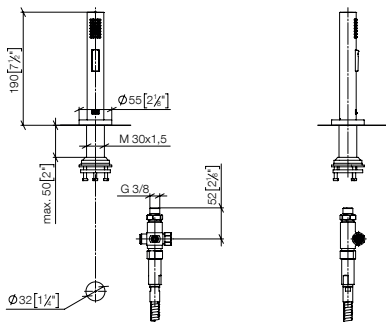

Recommended miscellaneous
Conversion kit for diverter Rinsing spray 3/8"

Accessories	90 17 09 046 14 FF	FF	Euro
		90	107.00