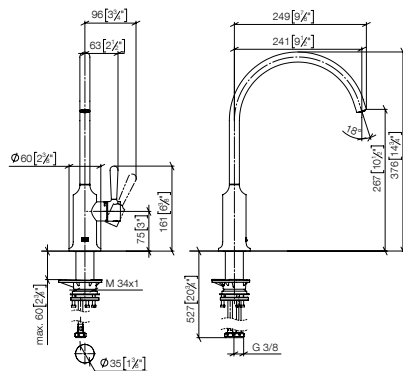

33 816 809

VAIA Single-lever mixer

- **241 mm projection**
- pivotable spout 360°
- air-enriched flow
- max. flow 7 l/min at 3 bar flow pressure
- lead-free
- This product can help a building meet the requirements of Green Building Rating Systems, e.g. LEED®, BREEAM®, DGNB
- WRAS

Custom-made options

- Custom manufacturing options for this product can be found on the product details page of our website.

Standard article	33 816 809 FF	FF	Euro
Chrome		-00	948.60
Brushed Chrome		-93	1,233.20
Platinum		-08	1,517.70
Brushed Platinum		-06	1,517.70
Champagne (22kt Gold)		-47	2,276.60
Brushed Champagne (22kt Gold)		-46	2,276.60
Durabrass (23kt Gold)		-09	2,276.60
Brushed Durabrass (23kt Gold)		-28	2,276.60
Brushed Dark Brass (PVD)		-39	1,517.80
Brushed Bronze (PVD)		-42	1,517.80
Brushed Dark Bronze (PVD)		-43	1,707.50
Dark Chrome		-19	1,423.00
Brushed Dark Platinum		-99	1,423.00
Matte Black		-33	1,280.60

**Recommended miscellaneous
Dispenser with rosette**

	82 434 809 FF	FF	Euro
Chrome		-00	323.90
Brushed Chrome		-93	421.10
Platinum		-08	518.30
Brushed Platinum		-06	518.30
Champagne (22kt Gold)		-47	777.40
Brushed Champagne (22kt Gold)		-46	777.40
Durabrass (23kt Gold)		-09	777.40
Brushed Durabrass (23kt Gold)		-28	777.40
Brushed Dark Brass (PVD)		-39	518.20
Brushed Bronze (PVD)		-42	518.30
Brushed Dark Bronze (PVD)		-43	583.00
Dark Chrome		-19	485.80
Brushed Dark Platinum		-99	485.80
Matte Black		-33	437.20