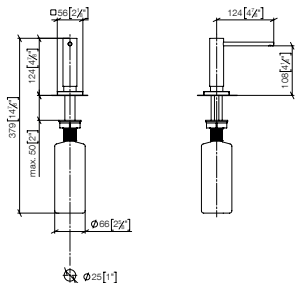

82 439 970

**Dispenser with rosette**

- 124mm projection
- 500 ml bottle
- can be filled from the top
- rotating pump head

**Fits LOT**

**Custom-made options**

- Custom manufacturing options for this product can be found on the product details page of our website.