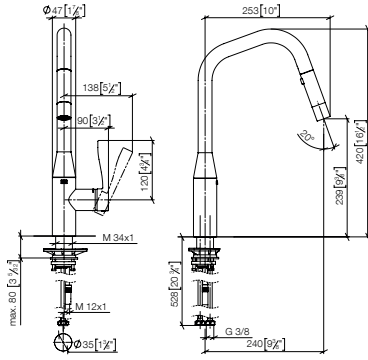

33 875 895

SYNC Single-lever mixer Pull-down with spray function

- **240mm projection**
- pivotable spout 360°
- Optional swivel limiter available with swivel limiter set 12 821 970 90
- laminar and spray flow
- 1800 mm metal shower hose
- sprayface with anti-scaling system
- max. flow 10.4 l/min at 3 bar flow pressure
- lead-free
- Flow modes can be changed while the water is running
- This product can help a building meet the requirements of Green Building Rating Systems, e.g. LEED®, BREEAM®, DGNB

Intrinsic protection against back flow.

Custom-made options

- Custom manufacturing options for this product can be found on the product details page of our website.