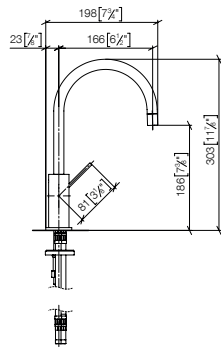

33 805 875

TARA ULTRA BAR TAP Single-lever mixer

- 166mm projection
- gauge mm
- pivotable spout 360°
- laminar flow
- max. flow 8 l/min at 3 bar flow pressure
- lead-free
- This product can help a building meet the requirements of Green Building Rating Systems, e.g. LEED®, BREEAM®, DGNB

Custom-made options

- Custom manufacturing options for this product can be found on the product details page of our website.

Recommended miscellaneous Strainer waste with control handle

	10 712 970 FF	FF	Euro
Chrome	-00		203.00
Brushed Chrome	-93		263.90
Platinum	-08		324.70
Brushed Platinum	-06		324.70
Champagne (22kt Gold)	-47		487.20
Brushed Champagne (22kt Gold)	-46		487.20
Brushed Durabronz (23kt Gold)	-28		487.20
Brushed Dark Brass (PVD)	-39		324.80
Brushed Bronze (PVD)	-42		324.80
Brushed Dark Bronze (PVD)	-43		365.40
Dark Chrome	-19		304.40
Brushed Dark Platinum	-99		304.30
Matte Black	-33		274.20

Standard article	33 805 875 FF	FF	Euro
Chrome	-00		728.00
Brushed Chrome	-93		946.50
Platinum	-08		1,164.70
Brushed Platinum	-06		1,164.70
Champagne (22kt Gold)	-47		1,747.20
Brushed Champagne (22kt Gold)	-46		1,747.20
Brushed Durabronz (23kt Gold)	-28		1,747.20
Brushed Dark Brass (PVD)	-39		1,164.80
Brushed Bronze (PVD)	-42		1,164.80
Brushed Dark Bronze (PVD)	-43		1,310.40
Dark Chrome	-19		1,092.00
Brushed Dark Platinum	-99		1,091.90
Matte Black	-33		982.80

Recommended miscellaneous Dispenser without rosette

	82 424 970 FF	FF	Euro
Chrome	-00		287.90
Brushed Chrome	-93		374.30
Platinum	-08		460.60
Brushed Platinum	-06		460.60
Champagne (22kt Gold)	-47		691.00
Brushed Champagne (22kt Gold)	-46		691.00
Brushed Durabronz (23kt Gold)	-28		691.00
Brushed Dark Brass (PVD)	-39		460.60
Brushed Bronze (PVD)	-42		460.70
Brushed Dark Bronze (PVD)	-43		518.20
Dark Chrome	-19		432.00
Brushed Dark Platinum	-99		518.20
Matte Black	-33		388.60

33 800 875

TARA ULTRA Single-lever mixer

- 201mm projection
- pivotable spout 360°
- air-enriched flow
- max. flow 8 l/min at 3 bar flow pressure
- lead-free
- This product can help a building meet the requirements of Green Building Rating Systems, e.g. LEED®, BREEAM®, DGNB
- WRAS

Custom-made options

- Custom manufacturing options for this product can be found on the product details page of our website.