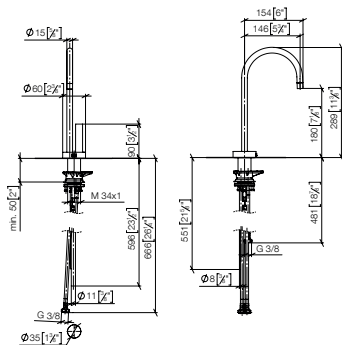

17 881 875

TARA ULTRA HOT & COLD WATER DISPENSER

- 146mm projection
- rigid, thermally insulated spout
- laminar flow
- provides filtered, hot water up to 93°C
- with scalding protection
- Version without child safety lock available as a custom-made product
- Provides filtered water
- max. flow 3.8 l/min at 3 bar flow pressure
- mechanical valve
- lead-free
- lever
- This product can help a building meet the requirements of Green Building Rating Systems, e.g. LEED®, BREEAM®, DGNB

A minimum flow pressure of 3 bar is necessary for the HOT & COLD WATER DISPENSER to work perfectly in conjunction with a hot water tank and filter.

The installation must be above a kitchen sink.

The filter cartridge must be changed every six months. The installation instructions contain further information for guidance.

Detailed planning information and technical data can be found at www.dombracht.com professional

Not compatible with reverse osmosis filtration

Custom-made options

- Custom manufacturing options for this product can be found on the product details page of our website.