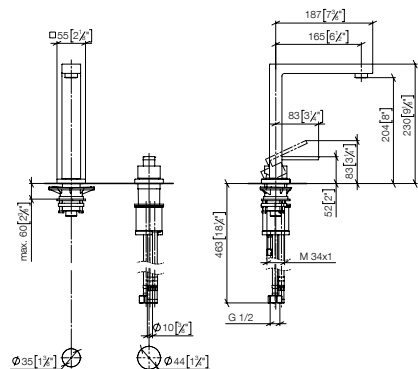

32 805 680

LOT BAR TAP Two-hole mixer with individual rosettes

- **165mm projection**
- pivotable spout 360°
- air-enriched flow
- max. flow 8 l/min at 3 bar flow pressure
- lead-free
- WRAS
- This product can help a building meet the requirements of Green Building Rating Systems, e.g. LEED®, BREEAM®, DGNB

Operating unit can be positioned freely.

Custom-made options

- Custom manufacturing options for this product can be found on the product details page of our website.

Standard article	32 805 680 FF	FF	Euro
Chrome		-00	1,461.50
Platinum		-08	2,338.80
Brushed Platinum		-06	2,338.80
Champagne (22kt Gold)		-47	3,507.60
Brushed Champagne (22kt Gold)		-46	3,507.60
Brushed Durabronze (23kt Gold)		-28	3,507.60
Brushed Bronze (PVD)		-42	2,338.50
Dark Chrome		-19	2,192.30
Brushed Dark Platinum		-99	2,192.60

Recommended miscellaneous
Dispenser with rosette

	82 439 970 FF	FF	Euro
Chrome		-00	358.80
Platinum		-08	562.70
Brushed Platinum		-06	562.70
Champagne (22kt Gold)		-47	861.10
Brushed Champagne (22kt Gold)		-46	861.10
Brushed Durabronze (23kt Gold)		-28	861.10
Brushed Bronze (PVD)		-42	573.90
Dark Chrome		-19	538.10
Brushed Dark Platinum		-99	645.90