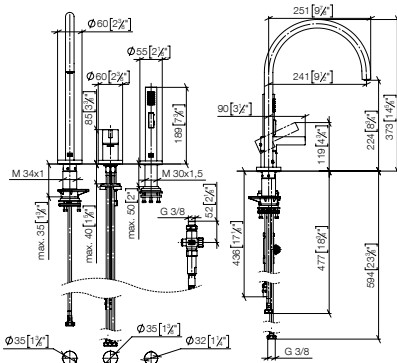

### Custom-made options

- Custom manufacturing options for this product can be found on the product details page of our website.

Set	1x 32 815 875 FF max. flow 8 l/min		1x 27 731 970 FF		Total price:
	FF	Euro	FF	Euro	Euro
Chrome	-00	1,006.60	-00	573.40	<b>1,580.00</b>
Brushed Chrome	-93	1,308.60	-93	745.40	<b>2,054.00</b>
Platinum	-08	1,610.60	-08	917.40	<b>2,528.00</b>
Brushed Platinum	-06	1,610.60	-06	917.40	<b>2,528.00</b>
Champagne (22kt Gold)	-47	2,415.80	-47	1,376.20	<b>3,792.00</b>
Brushed Champagne (22kt Gold)	-46	2,415.80	-46	1,376.20	<b>3,792.00</b>
Brushed Durabronze (23kt Gold)	-28	2,415.80	-28	1,376.20	<b>3,792.00</b>
Brushed Dark Brass (PVD)	-39	1,610.60	-39	917.40	<b>2,528.00</b>
Brushed Bronze (PVD)	-42	1,610.70	-42	917.40	<b>2,528.10</b>
Brushed Dark Bronze (PVD)	-43	1,811.90	-43	1,032.10	<b>2,844.00</b>
Dark Chrome	-19	1,510.00	-19	860.20	<b>2,370.20</b>
Brushed Dark Platinum	-99	1,510.00	-99	860.20	<b>2,370.20</b>
Matte Black	-33	1,358.90	-33	774.10	<b>2,133.00</b>