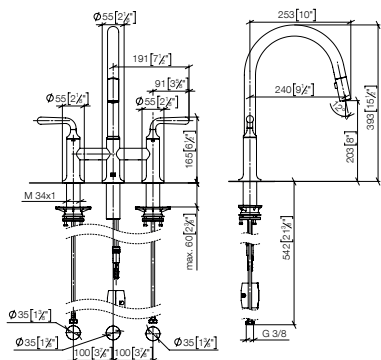

12 823 970 FF FF Euro

Accessories 90 78.90

Standard article	19 870 809 FF	FF	Euro
Chrome	-00		2,062.30
Brushed Chrome	-93		2,681.10
Platinum	-08		3,299.60
Brushed Platinum	-06		3,299.60
Champagne (22kt Gold)	-47		4,949.50
Brushed Champagne (22kt Gold)	-46		4,949.50
Durabrass (23kt Gold)	-09		4,949.50
Brushed Durabrass (23kt Gold)	-28		4,949.50
Brushed Dark Brass (PVD)	-39		3,299.70
Brushed Bronze (PVD)	-42		3,299.60
Dark Chrome	-19		3,093.50
Brushed Dark Platinum	-99		3,093.50
Matte Black	-33		2,784.10

82 434 809 FF FF Euro

Standard article	82 434 809 FF	FF	Euro
Chrome	-00		323.90
Brushed Chrome	-93		421.10
Platinum	-08		518.30
Brushed Platinum	-06		518.30
Champagne (22kt Gold)	-47		777.40
Brushed Champagne (22kt Gold)	-46		777.40
Durabrass (23kt Gold)	-09		777.40
Brushed Durabrass (23kt Gold)	-28		777.40
Brushed Dark Brass (PVD)	-39		518.20
Brushed Bronze (PVD)	-42		518.30
Dark Chrome	-19		485.80
Brushed Dark Platinum	-99		485.80
Matte Black	-33		437.20