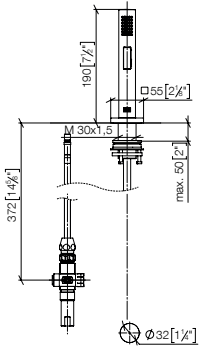

Standard article	27 723 970 FF	FF	Euro
Chrome		-00	621.90
Platinum		-08	994.70
Brushed Platinum		-06	994.70
Champagne (22kt Gold)		-47	1,492.60
Brushed Champagne (22kt Gold)		-46	1,492.60
Brushed Durabronze (23kt Gold)		-28	1,492.60
Brushed Bronze (PVD)		-42	995.00
Dark Chrome		-19	932.80
Brushed Dark Platinum		-99	932.50

Recommended miscellaneous
Conversion kit for diverter Rinsing spray 3/8"

	90 17 09 046 14 FF	FF	Euro
Accessories		90	107.00