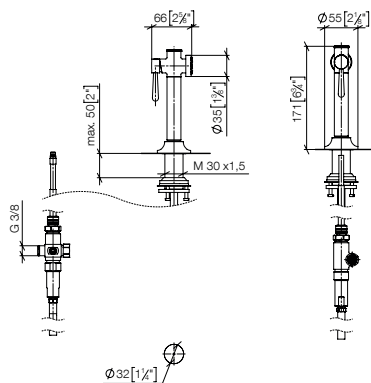

Standard article	27 718 809 FF	FF	Euro
Chrome		-00	724.10
Brushed Chrome		-93	941.30
Platinum		-08	1,158.50
Brushed Platinum		-06	1,158.50
Champagne (22kt Gold)		-47	1,737.80
Brushed Champagne (22kt Gold)		-46	1,737.80
Durabrass (23kt Gold)		-09	1,737.80
Brushed Durabrass (23kt Gold)		-28	1,737.80
Brushed Dark Brass (PVD)		-39	1,158.60
Brushed Bronze (PVD)		-42	1,158.50
Brushed Dark Bronze (PVD)		-43	1,303.40
Dark Chrome		-19	1,086.10
Brushed Dark Platinum		-99	1,086.10
Matte Black		-33	977.40