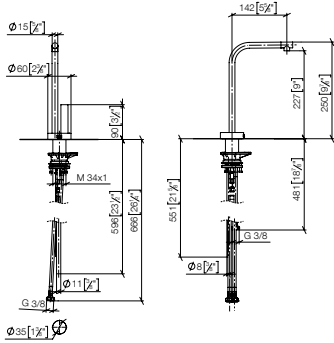

A minimum flow pressure of 3 bar is necessary for the HOT & COLD WATER DISPENSER to work perfectly in conjunction with a hot water tank and filter.

The installation must be above a kitchen sink.

The filter cartridge must be changed every six months. The installation instructions contain further information for guidance.

Detailed planning information and technical data can be found at www.dornbracht.com/professional

Not compatible with reverse osmosis filtration

Custom-made options

- Custom manufacturing options for this product can be found on the product details page of our website.

Standard article	17 881 790 FF	FF	Euro
Chrome	-00		1,224.40
Brushed Chrome	-93		1,591.70
Platinum	-08		1,959.00
Brushed Platinum	-06		1,959.00
Champagne (22kt Gold)	-47		2,938.60
Brushed Champagne (22kt Gold)	-46		2,938.60
Brushed Durabronze (23kt Gold)	-28		2,938.60
Brushed Bronze (PVD)	-39		1,959.00
Brushed Bronze (PVD)	-42		1,959.00
Brushed Dark Bronze (PVD)	-43		2,203.90
Dark Chrome	-19		1,836.60
Brushed Dark Platinum	-99		2,203.90

Accessories	12 530 970 FF	FF	Euro
		90	303.00

Accessories	12 892 970 FF	FF	Euro
		90	1,227.70