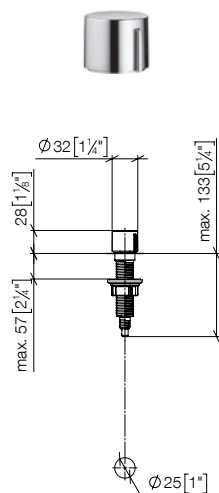

Generic miscellaneous

10 712 970