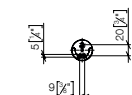

83 256 976

Hooks in two parts

- width 126mm
- Height: 46 mm
- 50mm projection

Fits ELIO, ENO, LOT, MEM and TARA ULTRA

Standard article	83 256 976 FF	FF	Euro
Chrome		-00	86.70
Brushed Chrome		-93	112.80
Brushed Platinum		-06	138.70
Dark Chrome		-19	130.10
Brushed Dark Platinum		-99	156.10
Matte Black		-33	117.10

83 256 979

Hooks in two parts

- width 80mm
- 55mm projection

Fits ELIO, ENO, MEM, META SQUARE, SYNC and TARA ULTRA

Custom-made options

- Custom manufacturing options for this product can be found on the product details page of our website.

Standard article	83 256 979 FF	FF	Euro
Chrome		-00	143.00
Brushed Chrome		-93	186.00
Brushed Platinum		-06	229.30
Champagne (22kt Gold)		-47	343.20
Brushed Champagne (22kt Gold)		-46	343.20
Brushed Durabronze (23kt Gold)		-28	343.20
Brushed Dark Brass (PVD)		-39	228.70
Brushed Bronze (PVD)		-42	228.70
Brushed Dark Bronze (PVD)		-43	257.40
Dark Chrome		-19	214.40
Brushed Dark Platinum		-99	257.60
Matte Black		-33	193.10