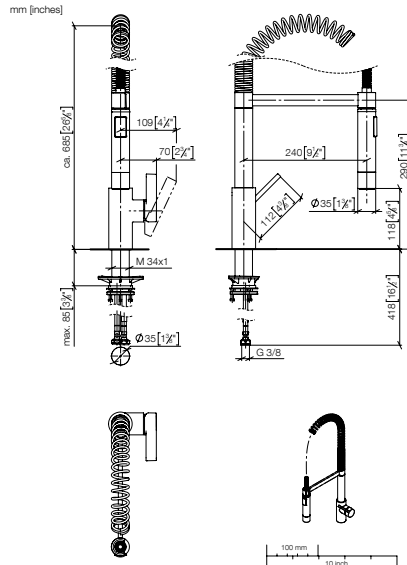

Intrinsic protection against back flow.

Custom-made options

- Custom manufacturing options for this product can be found on the product details page of our website.