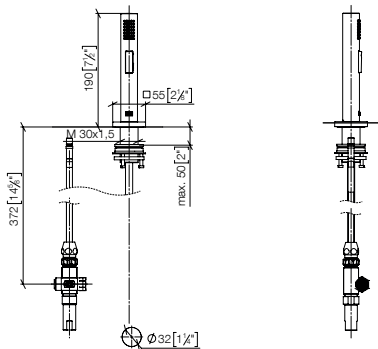

27 723 970

Rinsing spray set

- with angular rosette
- spray flow
- automatic spout/shower diverter
- fabric braided hose 1500 mm
- sprayface with anti-scaling system
- lead-free

Can only be combined with 33826680, 32815680.

Intrinsic protection against back flow.

Operating unit can be positioned freely.

Custom-made options

- Custom manufacturing options for this product can be found on the product details page of our website.