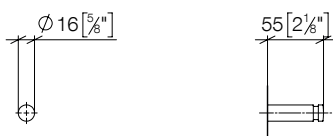

83 251 809

VAIA Hooks

- 46mm projection

Fits VAIA

Custom-made options

- Custom manufacturing options for this product can be found on the product details page of our website.

Standard article	83 251 809 FF	FF	Euro
Chrome		-00	121.50
Platinum		-08	194.50
Brushed Platinum		-06	194.50
Champagne (22kt Gold)		-47	291.60
Brushed Champagne (22kt Gold)		-46	291.60
Brushed Durabronze (23kt Gold)		-28	291.60
Brushed Dark Brass (PVD)		-39	194.40
Brushed Bronze (PVD)		-42	194.40
Brushed Dark Bronze (PVD)		-43	218.70
Dark Chrome		-19	182.30
Brushed Dark Platinum		-99	218.70