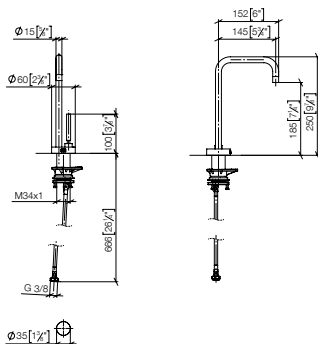

17 872 861

META SQUARE COLD WATER DISPENSER

- 145mm projection
- pivotable spout 360°
- laminar flow
- Provides filtered water
- max. flow 3.8 l/min at 3 bar flow pressure
- mechanical valve
- lead-free
- This product can help a building meet the requirements of Green Building Rating Systems, e.g. LEED®, BREEAM®, DGNB

The filter cartridge must be changed every six months. The installation instructions contain further information for guidance.

Detailed planning information and technical data can be found at www.dornbracht.com/professional

Not compatible with reverse osmosis filtration

Custom-made options

- Custom manufacturing options for this product can be found on the product details page of our website.

Standard article	17 872 861 FF	FF	Euro
Chrome		-00	1,117.90
Brushed Chrome		-93	1,453.30
Platinum		-08	1,788.70
Brushed Platinum		-06	1,788.70
Champagne (22kt Gold)		-47	2,683.00
Brushed Champagne (22kt Gold)		-46	2,683.00
Brushed Durabronze (23kt Gold)		-28	2,683.00
Brushed Dark Brass (PVD)		-39	1,788.60
Brushed Bronze (PVD)		-42	1,788.70
Brushed Dark Bronze (PVD)		-43	2,012.20
Dark Chrome		-19	1,677.00
Brushed Dark Platinum		-99	1,677.00
Matte Black		-33	1,509.30

Recommended miscellaneous
Filter with filter head

	12 894 970 FF	FF	Euro
Accessories		90	336.00