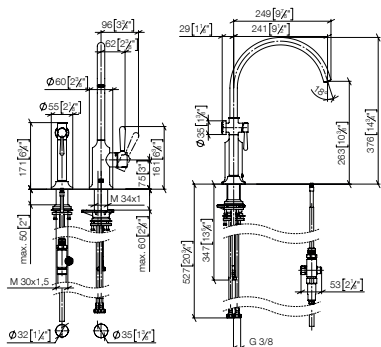

**Intrinsic protection against back flow.**

**Custom-made options**

- Custom manufacturing options for this product can be found on the product details page of our website.

Set	1x 33 826 809 FF max. flow 7 l/min		1x 27 718 809 FF		Total price:
	FF	Euro	FF	Euro	Euro
Chrome	-00	971.10	-00	724.10	<b>1,695.20</b>
Brushed Chrome	-93	1,262.50	-93	941.30	<b>2,203.80</b>
Platinum	-08	1,553.90	-08	1,158.50	<b>2,712.40</b>
Brushed Platinum	-06	1,553.90	-06	1,158.50	<b>2,712.40</b>
Champagne (22kt Gold)	-47	2,330.60	-47	1,737.80	<b>4,068.40</b>
Brushed Champagne (22kt Gold)	-46	2,330.60	-46	1,737.80	<b>4,068.40</b>
Durabrand (23kt Gold)	-09	2,330.60	-09	1,737.80	<b>4,068.40</b>
Brushed Durabrand (23kt Gold)	-28	2,330.60	-28	1,737.80	<b>4,068.40</b>
Brushed Dark Brass (PVD)	-39	1,553.80	-39	1,158.60	<b>2,712.40</b>
Brushed Bronze (PVD)	-42	1,553.90	-42	1,158.50	<b>2,712.40</b>
Brushed Dark Bronze (PVD)	-43	1,748.00	-43	1,303.40	<b>3,051.40</b>
Dark Chrome	-19	1,456.80	-19	1,086.10	<b>2,542.90</b>
Brushed Dark Platinum	-99	1,456.80	-99	1,086.10	<b>2,542.90</b>
Matte Black	-33	1,311.10	-33	977.40	<b>2,288.50</b>