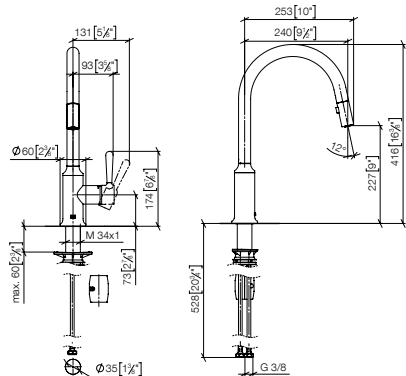

33 870 809

VAIA Single-lever mixer Pull-down with spray function

- 240mm projection
- pivotable spout 360°
- Optional swivel limiter available with swivel limiter set 12 823 970 90
- air-enriched flow and spray flow
- 1800 mm metal shower hose
- sprayface with anti-scaling system
- max. flow 8 l/min at 3 bar flow pressure
- lead-free
- Flow modes can be changed while the water is running
- This product can help a building meet the requirements of Green Building Rating Systems, e.g. LEED®, BREEAM®, DGNB

Intrinsic protection against back flow.

Custom-made options

- Custom manufacturing options for this product can be found on the product details page of our website.

Recommended miscellaneous
Swivel limitation set

	12 823 970	FF	FF	Euro
Accessories			90	78.90

Standard article	33 870 809	FF	FF	Euro
Chrome			-00	1,140.10
Brushed Chrome			-93	1,482.20
Platinum			-08	1,824.20
Brushed Platinum			-06	1,824.20
Champagne (22kt Gold)			-47	2,736.20
Brushed Champagne (22kt Gold)			-46	2,736.20
Durabrass (23kt Gold)			-09	2,736.20
Brushed Durabrass (23kt Gold)			-28	2,736.20
Brushed Dark Brass (PVD)			-39	1,824.20
Brushed Bronze (PVD)			-42	1,824.20
Brushed Dark Bronze (PVD)			-43	2,052.20
Dark Chrome			-19	1,710.10
Brushed Dark Platinum			-99	1,710.10
Matte Black			-33	1,539.10

Recommended miscellaneous
Dispenser with rosette

	82 434 809	FF	FF	Euro
Accessories			90	78.90
Chrome			-00	323.90
Brushed Chrome			-93	421.10
Platinum			-08	518.30
Brushed Platinum			-06	518.30
Champagne (22kt Gold)			-47	777.40
Brushed Champagne (22kt Gold)			-46	777.40
Durabrass (23kt Gold)			-09	777.40
Brushed Durabrass (23kt Gold)			-28	777.40
Brushed Dark Brass (PVD)			-39	518.20
Brushed Bronze (PVD)			-42	518.30
Brushed Dark Bronze (PVD)			-43	583.00
Dark Chrome			-19	485.80
Brushed Dark Platinum			-99	485.80
Matte Black			-33	437.20