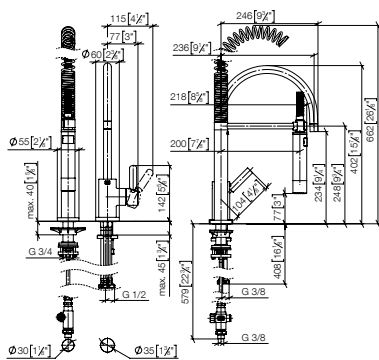

**Intrinsic protection against back flow.**

**Custom-made options**

- Custom manufacturing options for this product can be found on the product details page of our website.

Set	1x 33 836 888 FF max. flow 7 l/min		1x 27 799 970 FF		Total price:
	FF	Euro	FF	Euro	Euro
Chrome	-00	927.90	-00	1,399.50	<b>2,327.40</b>
Brushed Chrome	-93	1,206.30	-93	1,819.40	<b>3,025.70</b>
Platinum	-08	1,484.70	-08	2,239.20	<b>3,723.90</b>
Brushed Platinum	-06	1,484.70	-06	2,239.20	<b>3,723.90</b>
Brushed Dark Brass (PVD)	-39	1,484.60	-39	2,239.20	<b>3,723.80</b>
Brushed Bronze (PVD)	-42	1,484.70	-42	2,239.30	<b>3,724.00</b>
Brushed Dark Bronze (PVD)	-43	1,670.20	-43	2,519.10	<b>4,189.30</b>
Dark Chrome	-19	1,391.90	-19	2,099.40	<b>3,491.30</b>
Brushed Dark Platinum	-99	1,391.90	-99	2,099.40	<b>3,491.30</b>