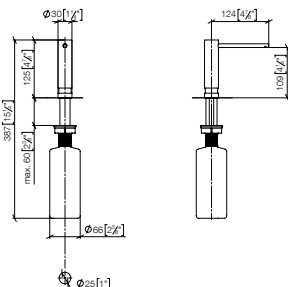

Generic miscellaneous

82 424 970

Dispenser without rosette

- 124mm projection
- 500 ml bottle
- can be filled from the top
- rotating pump head
- width 30mm

Fits ELIO, ENO, MEM, META SQUARE, SYNC and TARA ULTRA

Custom-made options

- Custom manufacturing options for this product can be found on the product details page of our website.