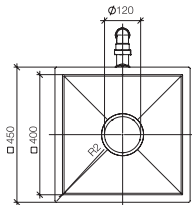

Sink

38 400 002
NEW