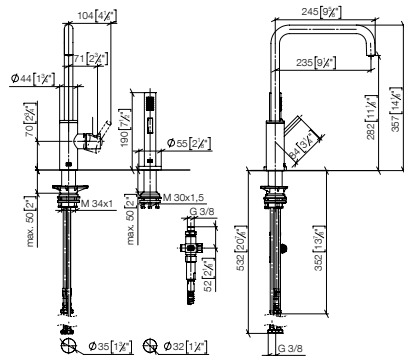

33 826 861 +
27 731 970

META SQUARE Single-lever mixer with rinsing spray set

- 235mm projection
- pivotable spout 360°
- Optional swivel limiter available with swivel limiter set 12 820 970 90
- air-enriched flow and spray flow
- fabric braided hose 1500 mm
- automatic spout/shower diverter
- sprayface with anti-scaling system
- max. flow 8 l/min at 3 bar flow pressure
- lead-free
- This product can help a building meet the requirements of Green Building Rating Systems, e.g. LEED®, BREEAM®, DGNB

Intrinsic protection against back flow.

Custom-made options

- Custom manufacturing options for this product can be found on the product details page of our website.

Set	1x 33 826 861 FF max. flow 8 l/min		1x 27 731 970 FF		Total price:
	FF	Euro	FF	Euro	Euro
Chrome	-00	864.80	-00	573.40	1,438.20
Brushed Chrome	-93	1,124.20	-93	745.40	1,869.60
Platinum	-08	1,383.60	-08	917.40	2,301.00
Brushed Platinum	-06	1,383.60	-06	917.40	2,301.00
Champagne (22kt Gold)	-47	2,075.50	-47	1,376.20	3,451.70
Brushed Champagne (22kt Gold)	-46	2,075.50	-46	1,376.20	3,451.70
Brushed Durabronze (23kt Gold)	-28	2,075.50	-28	1,376.20	3,451.70
Brushed Dark Brass (PVD)	-39	1,383.70	-39	917.40	2,301.10
Brushed Bronze (PVD)	-42	1,383.70	-42	917.40	2,301.10
Brushed Dark Bronze (PVD)	-43	1,556.60	-43	1,032.10	2,588.70
Dark Chrome	-19	1,297.20	-19	860.20	2,157.40
Brushed Dark Platinum	-99	1,297.20	-99	860.20	2,157.40
Matte Black	-33	1,167.50	-33	774.10	1,941.60

	10 710 970 FF	FF	Euro
Chrome	-00		203.00
Brushed Chrome	-93		263.90
Platinum	-08		324.70
Brushed Platinum	-06		324.70
Champagne (22kt Gold)	-47		487.20
Brushed Champagne (22kt Gold)	-46		487.20
Brushed Durabronze (23kt Gold)	-28		487.20
Brushed Dark Brass (PVD)	-39		324.80
Brushed Bronze (PVD)	-42		324.80
Brushed Dark Bronze (PVD)	-43		365.40
Dark Chrome	-19		304.40
Brushed Dark Platinum	-99		304.30
Matte Black	-33		274.20

	82 444 970 FF	FF	Euro
Chrome	-00		313.60
Brushed Chrome	-93		407.70
Platinum	-08		501.80
Brushed Platinum	-06		501.80
Champagne (22kt Gold)	-47		752.60
Brushed Champagne (22kt Gold)	-46		752.60
Brushed Durabronze (23kt Gold)	-28		752.60
Brushed Dark Brass (PVD)	-39		501.80
Brushed Bronze (PVD)	-42		501.80
Brushed Dark Bronze (PVD)	-43		564.50
Dark Chrome	-19		470.50
Brushed Dark Platinum	-99		470.50
Matte Black	-33		423.40