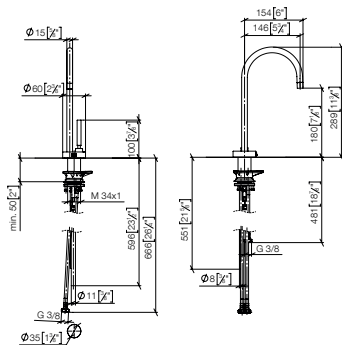

Required miscellaneous
Hose set

	12 530 970 FF	FF	Euro
Accessories	90		303.00

Required miscellaneous
Hot water tank incl. filter

	12 892 970 FF	FF	Euro
Accessories	90		1,227.70