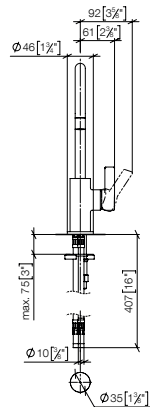

33 805 875

TARA ULTRA BAR TAP Single-lever mixer

- 166mm projection
- gauge mm
- pivotable spout 360°
- laminar flow
- max. flow 8 l/min at 3 bar flow pressure
- lead-free
- This product can help a building meet the requirements of Green Building Rating Systems, e.g. LEED®, BREEAM®, DGNB

Custom-made options

- Custom manufacturing options for this product can be found on the product details page of our website.

Recommended miscellaneous
Strainer waste with control handle

	10 712 970 FF	FF	Euro
Chrome	-00		203.00
Brushed Chrome	-93		263.90
Platinum	-08		324.70
Brushed Platinum	-06		324.70
Champagne (22kt Gold)	-47		487.20
Brushed Champagne (22kt Gold)	-46		487.20
Brushed Durabronze (23kt Gold)	-28		487.20
Brushed Dark Brass (PVD)	-39		324.80
Brushed Bronze (PVD)	-42		324.80
Brushed Dark Bronze (PVD)	-43		365.40
Dark Chrome	-19		304.40
Brushed Dark Platinum	-99		304.30
Matte Black	-33		274.20

Recommended miscellaneous
Dispenser without rosette

	82 424 970 FF	FF	Euro
Chrome	-00		287.90
Brushed Chrome	-93		374.30
Platinum	-08		460.60
Brushed Platinum	-06		460.60
Champagne (22kt Gold)	-47		691.00
Brushed Champagne (22kt Gold)	-46		691.00
Brushed Durabronze (23kt Gold)	-28		691.00
Brushed Dark Brass (PVD)	-39		460.60
Brushed Bronze (PVD)	-42		460.70
Brushed Dark Bronze (PVD)	-43		518.20
Dark Chrome	-19		432.00
Brushed Dark Platinum	-99		518.20
Matte Black	-33		388.60

Standard article	33 805 875 FF	FF	Euro
Chrome	-00		728.00
Brushed Chrome	-93		946.50
Platinum	-08		1,164.70
Brushed Platinum	-06		1,164.70
Champagne (22kt Gold)	-47		1,747.20
Brushed Champagne (22kt Gold)	-46		1,747.20
Brushed Durabronze (23kt Gold)	-28		1,747.20
Brushed Dark Brass (PVD)	-39		1,164.80
Brushed Bronze (PVD)	-42		1,164.80
Brushed Dark Bronze (PVD)	-43		1,310.40
Dark Chrome	-19		1,092.00
Brushed Dark Platinum	-99		1,091.90
Matte Black	-33		982.80