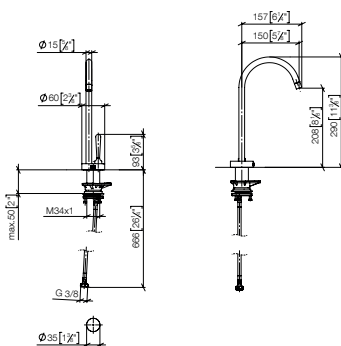

**Not compatible with reverse osmosis filtration**

**Custom-made options**

- Custom manufacturing options for this product can be found on the product details page of our website.

Standard article	17 872 809 FF	FF	Euro
Chrome		-00	1,277.60
Brushed Chrome		-93	1,661.00
Platinum		-08	2,044.20
Brushed Platinum		-06	2,044.20
Champagne (22kt Gold)		-47	3,066.20
Brushed Champagne (22kt Gold)		-46	3,066.20
Durabrass (23kt Gold)		-09	3,066.20
Brushed Durabrass (23kt Gold)		-28	3,066.20
Brushed Dark Brass (PVD)		-39	2,044.20
Brushed Bronze (PVD)		-42	2,044.20
Brushed Dark Bronze (PVD)		-43	2,299.70
Dark Chrome		-19	1,916.60
Brushed Dark Platinum		-99	1,916.60
Matte Black		-33	1,724.80