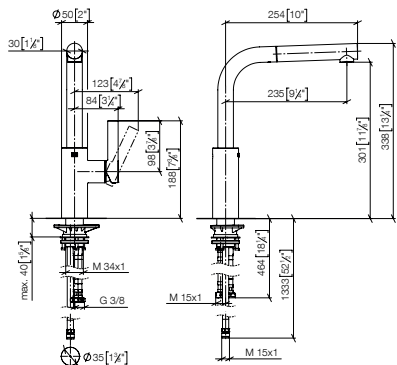

33 840 790

ELIO Single-lever mixer Pull-out

- 235mm projection
- pivotable spout 360°
- air-enriched flow
- fabric braided hose 1500 mm
- max. flow 8.8 l/min at 3 bar flow pressure
- lead-free
- This product can help a building meet the requirements of Green Building Rating Systems, e.g. LEED®, BREEAM®, DGNB

Intrinsic protection against back flow.

Custom-made options

- Custom manufacturing options for this product can be found on the product details page of our website.