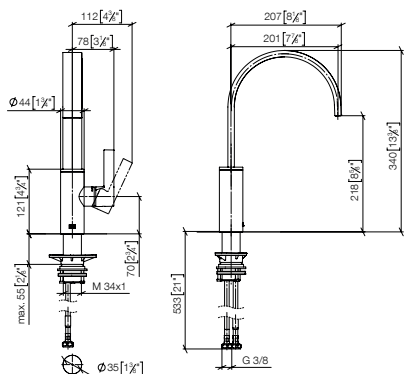

Custom-made options

• Custom manufacturing options for this product can be found on the product details page of our website.