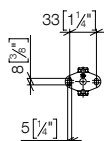

Generic miscellaneous

83 251 892

TARA Hooks

- width 70mm
- 64mm projection

Fits TARA

Custom-made options

- Custom manufacturing options for this product can be found on the product details page of our website.

83 251 979

Hooks

- 50mm projection

Fits ELIO, ENO, MEM, META SQUARE, SYNC, TARA and TARA ULTRA

Custom-made options

- Custom manufacturing options for this product can be found on the product details page of our website.

Standard article	83 251 892 FF	FF	Euro
Chrome		-00	100.50
Brushed Chrome		-93	130.60
Platinum		-08	160.90
Brushed Platinum		-06	160.90
Champagne (22kt Gold)		-47	241.20
Brushed Champagne (22kt Gold)		-46	241.20
Durabrass (23kt Gold)		-09	241.20
Brushed Durabrass (23kt Gold)		-28	241.20
Brushed Dark Brass (PVD)		-39	160.80
Brushed Bronze (PVD)		-42	160.90
Brushed Dark Bronze (PVD)		-43	180.90
Dark Chrome		-19	150.80
Brushed Dark Platinum		-99	180.90
Matte Black		-33	135.80

Standard article	83 251 979 FF	FF	Euro
Chrome		-00	77.10
Brushed Chrome		-93	100.30
Brushed Platinum		-06	123.50
Champagne (22kt Gold)		-47	185.00
Brushed Champagne (22kt Gold)		-46	185.00
Brushed Durabrass (23kt Gold)		-28	185.00
Brushed Dark Brass (PVD)		-39	123.40
Brushed Bronze (PVD)		-42	123.30
Brushed Dark Bronze (PVD)		-43	138.80
Dark Chrome		-19	115.70
Brushed Dark Platinum		-99	138.60
Matte Black		-33	104.20