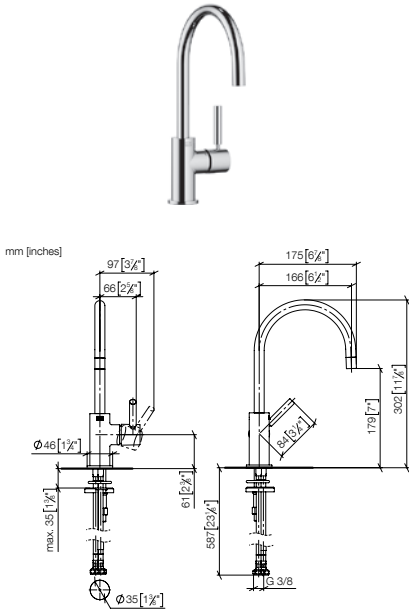

33 805 888

TARA BAR TAP Single-lever mixer

- 166mm projection
- pivotable spout 360°
- laminar flow
- max. flow 8.3 l/min at 3 bar flow pressure
- lead-free
- This product can help a building meet the requirements of Green Building Rating Systems, e.g. LEED®, BREEAM®, DGNB
- WRAS

Custom-made options

- Custom manufacturing options for this product can be found on the product details page of our website.

	10 710 970 FF	FF	Euro
Chrome	-00		203.00
Brushed Chrome	-93		263.90
Platinum	-08		324.70
Brushed Platinum	-06		324.70
Champagne (22kt Gold)	-47		487.20
Brushed Champagne (22kt Gold)	-46		487.20
Durabronze (23kt Gold)	-09		487.20
Brushed Durabronze (23kt Gold)	-28		487.20
Brushed Dark Brass (PVD)	-39		324.80
Brushed Bronze (PVD)	-42		324.80
Brushed Dark Bronze (PVD)	-43		365.40
Dark Chrome	-19		304.40
Brushed Dark Platinum	-99		304.30
Matte Black	-33		274.20

	82 444 970 FF	FF	Euro
Chrome	-00		313.60
Brushed Chrome	-93		407.70
Platinum	-08		501.80
Brushed Platinum	-06		501.80
Champagne (22kt Gold)	-47		752.60
Brushed Champagne (22kt Gold)	-46		752.60
Durabronze (23kt Gold)	-09		752.60
Brushed Durabronze (23kt Gold)	-28		752.60
Brushed Dark Brass (PVD)	-39		501.80
Brushed Bronze (PVD)	-42		501.80
Brushed Dark Bronze (PVD)	-43		564.50
Dark Chrome	-19		470.50
Brushed Dark Platinum	-99		470.50
Matte Black	-33		423.40

Standard article	33 805 888 FF	FF	Euro
Chrome		-00	821.20
Brushed Chrome		-93	1,067.50
Platinum		-08	1,313.80
Brushed Platinum		-06	1,313.80
Champagne (22kt Gold)		-47	1,970.90
Brushed Champagne (22kt Gold)		-46	1,970.90
Durabronze (23kt Gold)		-09	1,970.90
Brushed Durabronze (23kt Gold)		-28	1,970.90
Brushed Dark Brass (PVD)		-39	1,313.90
Brushed Bronze (PVD)		-42	1,313.90
Brushed Dark Bronze (PVD)		-43	1,478.20
Dark Chrome		-19	1,231.80
Brushed Dark Platinum		-99	1,231.80
Matte Black		-33	1,108.60