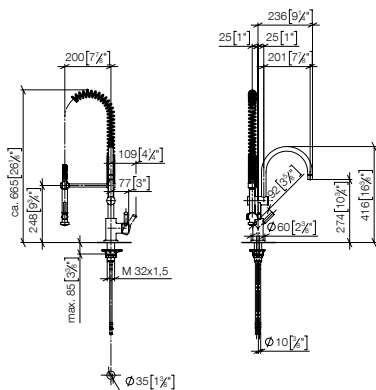

Intrinsic protection against back flow.

Custom-made options

- Custom manufacturing options for this product can be found on the product details page of our website.