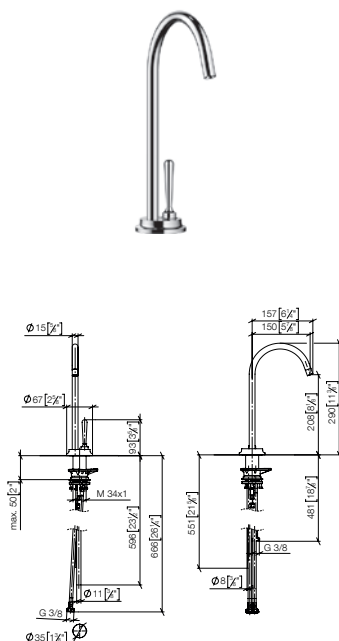

### Custom-made options

- Custom manufacturing options for this product can be found on the product details page of our website.

Standard article	17 881 809 FF	FF	Euro
Chrome		-00	1,437.30
Brushed Chrome		-93	1,868.50
Platinum		-08	2,299.70
Brushed Platinum		-06	2,299.70
Champagne (22kt Gold)		-47	3,449.50
Brushed Champagne (22kt Gold)		-46	3,449.50
Durabrass (23kt Gold)		-09	3,449.50
Brushed Durabrass (23kt Gold)		-28	3,449.50
Brushed Dark Brass (PVD)		-39	2,299.70
Brushed Bronze (PVD)		-42	2,299.70
Brushed Dark Bronze (PVD)		-43	2,587.10
Dark Chrome		-19	2,156.00
Brushed Dark Platinum		-99	2,587.10
Matte Black		-33	1,940.40