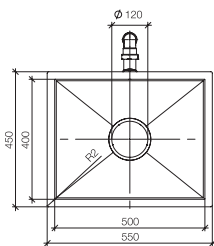

Single sink

- under-mounted
- 400 x 400 mm
- sink depth 175 mm
- Glazed steel sink and drain cover
- 3 1/2" closable strainer basket valve
- Including pop-up waste and overflow set
- attachment set
- suitable for base units 500 mm
- radius 2 mm

Not suitable for combining with strainer waste.

Note: Different conditioning. Please contact your sales representative.

Standard article	38 400 002 FF	FF	Euro
Matte Black		-71	1,672.00

38 500 002
NEW