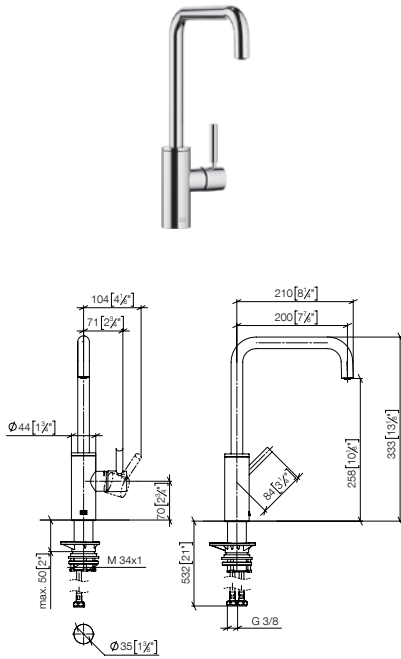

33 800 861

META SQUARE Single-lever mixer

- 200mm projection
- pivotable spout 360°
- Optional swivel limiter available with swivel limiter set 12 820 970 90
- air-enriched flow
- max. flow 8 l/min at 3 bar flow pressure
- lead-free
- This product can help a building meet the requirements of Green Building Rating Systems, e.g. LEED®, BREEAM®, DGNB
- WRAS

Custom-made options

- Custom manufacturing options for this product can be found on the product details page of our website.