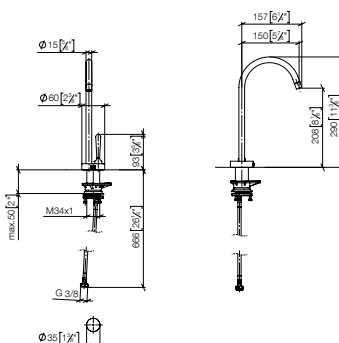

Recommended miscellaneous
Filter with filter head

Accessories	12 894 970 FF	FF	Euro
		90	336.00