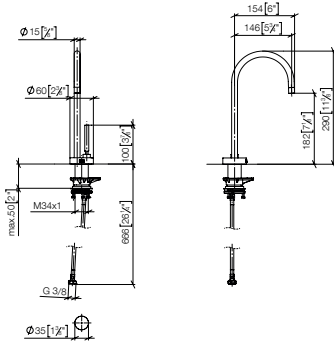

17 872 888

TARA COLD WATER DISPENSER

- 146mm projection
- pivotable spout 360°
- laminar flow
- Provides filtered water
- max. flow 3.8 l/min at 3 bar flow pressure
- mechanical valve
- lead-free
- This product can help a building meet the requirements of Green Building Rating Systems, e.g. LEED®, BREEAM®, DGNB

The filter cartridge must be changed every six months. The installation instructions contain further information for guidance.

Detailed planning information and technical data can be found at www.dornbracht.com/professional

Not compatible with reverse osmosis filtration

Custom-made options

- Custom manufacturing options for this product can be found on the product details page of our website.

Standard article	17 872 888 FF	FF	Euro
Chrome		-00	1,171.20
Brushed Chrome		-93	1,522.50
Platinum		-08	1,873.80
Brushed Platinum		-06	1,873.80
Champagne (22kt Gold)		-47	2,810.90
Brushed Champagne (22kt Gold)		-46	2,810.90
Durabronz (23kt Gold)		-09	2,810.90
Brushed Durabronz (23kt Gold)		-28	2,810.90
Brushed Dark Brass (PVD)		-39	1,873.90
Brushed Bronze (PVD)		-42	1,873.80
Brushed Dark Bronze (PVD)		-43	2,108.20
Dark Chrome		-19	1,756.80
Brushed Dark Platinum		-99	1,756.80
Matte Black		-33	1,581.10

Recommended miscellaneous
Filter with filter head

	12 894 970 FF	FF	Euro
Accessories		90	336.00