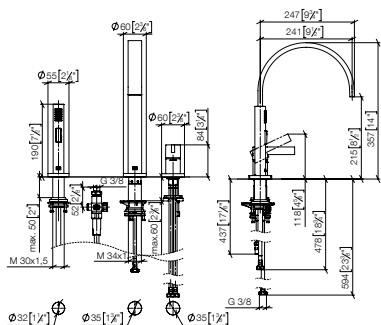

Custom-made options

- Custom manufacturing options for this product can be found on the product details page of our website.