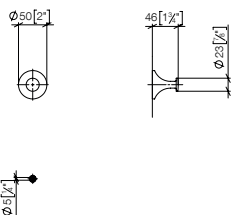

Fits VAIA

Custom-made options

- Custom manufacturing options for this product can be found on the product details page of our website.