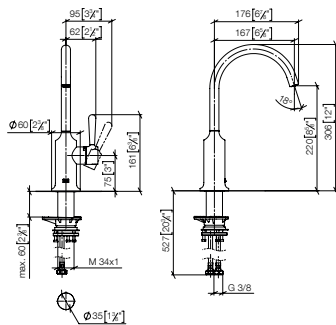

**Custom-made options**

- Custom manufacturing options for this product can be found on the product details page of our website.

Standard article	33 805 809 FF	FF	Euro
Chrome		-00	846.80
Brushed Chrome		-93	1,100.80
Platinum		-08	1,354.90
Brushed Platinum		-06	1,354.90
Champagne (22kt Gold)		-47	2,032.30
Brushed Champagne (22kt Gold)		-46	2,032.30
Durabrass (23kt Gold)		-09	2,032.30
Brushed Durabrass (23kt Gold)		-28	2,032.30
Brushed Dark Brass (PVD)		-39	1,354.90
Brushed Bronze (PVD)		-42	1,354.90
Brushed Dark Bronze (PVD)		-43	1,524.20
Dark Chrome		-19	1,270.10
Brushed Dark Platinum		-99	1,270.10
Matte Black		-33	1,143.10