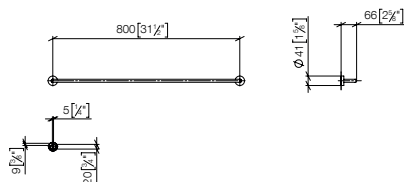

Generic miscellaneous

83 080 979

Towel bar

- gauge 800 mm
- width 840mm
- 65mm projection

Fits ELIO, ENO, MEM, META SQUARE, SYNC and TARA ULTRA

Custom-made options

- Custom manufacturing options for this product can be found on the product details page of our website.

Standard article	83 080 979 FF	FF	Euro
Chrome		-00	324.20
Brushed Chrome		-93	421.50
Brushed Platinum		-06	518.60
Champagne (22kt Gold)		-47	778.10
Brushed Champagne (22kt Gold)		-46	778.10
Brushed Durabronze (23kt Gold)		-28	778.10
Brushed Dark Brass (PVD)		-39	518.60
Brushed Bronze (PVD)		-42	518.70
Brushed Dark Bronze (PVD)		-43	583.60
Dark Chrome		-19	486.40
Brushed Dark Platinum		-99	583.60
Matte Black		-33	437.60

83 250 976

Hooks

- width 32mm
- Height: 73 mm
- 43mm projection

Fits ELIO, ENO, LOT, MEM and TARA ULTRA

Standard article	83 250 976 FF	FF	Euro
Chrome		-00	50.80
Brushed Chrome		-93	66.00
Brushed Platinum		-06	81.40
Dark Chrome		-19	76.20
Brushed Dark Platinum		-99	91.50
Matte Black		-33	68.70