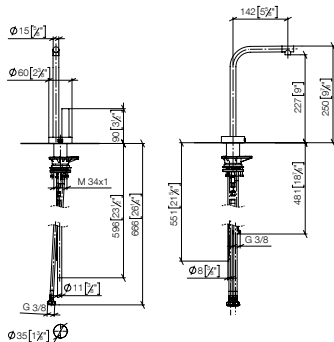

Required miscellaneous  
**Hose set**

Accessories	12 530 970 FF	FF	Euro
		90	303.00

Required miscellaneous  
**Hot water tank incl. filter**

Accessories	12 892 970 FF	FF	Euro
		90	1,227.70

17 881 861

**META SQUARE HOT & COLD WATER DISPENSER**