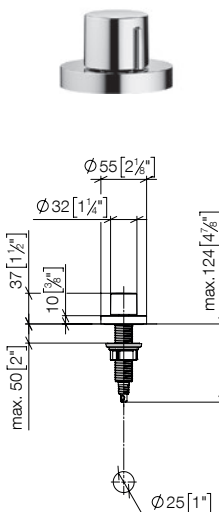

Custom-made options

- Custom manufacturing options for this product can be found on the product details page of our website.

Standard article	10 712 970 FF	FF	Euro
Chrome	-00		203.00
Brushed Chrome	-93		263.90
Platinum	-08		324.70
Brushed Platinum	-06		324.70
Champagne (22kt Gold)	-47		487.20
Brushed Champagne (22kt Gold)	-46		487.20
Durabrass (23kt Gold)	-09		487.20
Brushed Durabrass (23kt Gold)	-28		487.20
Brushed Dark Brass (PVD)	-39		324.80
Brushed Bronze (PVD)	-42		324.80
Brushed Dark Bronze (PVD)	-43		365.40
Dark Chrome	-19		304.40
Brushed Dark Platinum	-99		304.30
Matte Black	-33		274.20

10 710 970