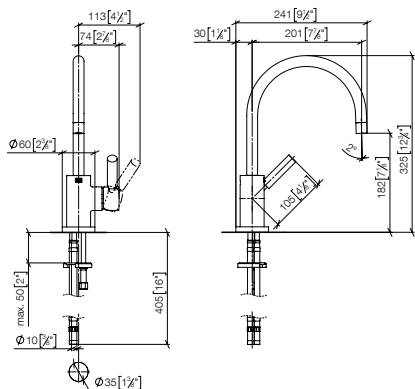

33 800 888

TARA Single-lever mixer

- 201 mm projection
- pivotable spout 360°
- air-enriched flow
- max. flow 7 l/min at 3 bar flow pressure
- lead-free
- WRAS
- This product can help a building meet the requirements of Green Building Rating Systems, e.g. LEED®, BREEAM®, DGNB

Custom-made options

- Custom manufacturing options for this product can be found on the product details page of our website.

	10 710 970 FF	FF	Euro
Chrome	-00		203.00
Brushed Chrome	-93		263.90
Platinum	-08		324.70
Brushed Platinum	-06		324.70
Champagne (22kt Gold)	-47		487.20
Brushed Champagne (22kt Gold)	-46		487.20
Durabron (23kt Gold)	-09		487.20
Brushed Durabron (23kt Gold)	-28		487.20
Brushed Dark Brass (PVD)	-39		324.80
Brushed Bronze (PVD)	-42		324.80
Brushed Dark Bronze (PVD)	-43		365.40
Dark Chrome	-19		304.40
Brushed Dark Platinum	-99		304.30
Matte Black	-33		274.20

	82 444 970 FF	FF	Euro
Chrome	-00		313.60
Brushed Chrome	-93		407.70
Platinum	-08		501.80
Brushed Platinum	-06		501.80
Champagne (22kt Gold)	-47		752.60
Brushed Champagne (22kt Gold)	-46		752.60
Durabron (23kt Gold)	-09		752.60
Brushed Durabron (23kt Gold)	-28		752.60
Brushed Dark Brass (PVD)	-39		501.80
Brushed Bronze (PVD)	-42		501.80
Brushed Dark Bronze (PVD)	-43		564.50
Dark Chrome	-19		470.50
Brushed Dark Platinum	-99		470.50
Matte Black	-33		423.40

Standard article	33 800 888 FF	FF	Euro
Chrome		-00	860.90
Brushed Chrome		-93	1,119.10
Platinum		-08	1,377.50
Brushed Platinum		-06	1,377.50
Champagne (22kt Gold)		-47	2,066.20
Brushed Champagne (22kt Gold)		-46	2,066.20
Durabron (23kt Gold)		-09	2,066.20
Brushed Durabron (23kt Gold)		-28	2,066.20
Brushed Dark Brass (PVD)		-39	1,377.40
Brushed Bronze (PVD)		-42	1,377.40
Brushed Dark Bronze (PVD)		-43	1,549.60
Dark Chrome		-19	1,291.30
Brushed Dark Platinum		-99	1,291.50
Matte Black		-33	1,162.20