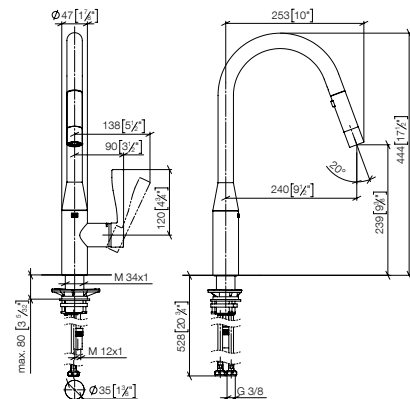

33 870 895

SYNC Single-lever mixer Pull-down with spray function

- **240mm projection**
- pivotable spout 360°
- Optional swivel limiter available with swivel limiter set 12 821 970 90
- laminar and spray flow
- 1800 mm metal shower hose
- sprayface with anti-scaling system
- max. flow 10.4 l/min at 3 bar flow pressure
- lead-free
- Flow modes can be changed while the water is running
- This product can help a building meet the requirements of Green Building Rating Systems, e.g. LEED®, BREEAM®, DGNB

Intrinsic protection against back flow.

Custom-made options

- Custom manufacturing options for this product can be found on the product details page of our website.

Recommended miscellaneous
Strainer waste with control handle

	10 712 970 FF	FF	Euro
Chrome	-00		203.00
Brushed Chrome	-93		263.90
Platinum	-08		324.70
Brushed Platinum	-06		324.70
Champagne (22kt Gold)	-47		487.20
Brushed Champagne (22kt Gold)	-46		487.20
Brushed Durabronze (23kt Gold)	-28		487.20
Brushed Dark Brass (PVD)	-39		324.80
Brushed Bronze (PVD)	-42		324.80
Brushed Dark Bronze (PVD)	-43		365.40
Dark Chrome	-19		304.40
Brushed Dark Platinum	-99		304.30
Matte Black	-33		274.20

Recommended miscellaneous
Dispenser without rosette

	82 424 970 FF	FF	Euro
Chrome	-00		287.90
Brushed Chrome	-93		374.30
Platinum	-08		460.60
Brushed Platinum	-06		460.60
Champagne (22kt Gold)	-47		691.00
Brushed Champagne (22kt Gold)	-46		691.00
Brushed Durabronze (23kt Gold)	-28		691.00
Brushed Dark Brass (PVD)	-39		460.60
Brushed Bronze (PVD)	-42		460.70
Brushed Dark Bronze (PVD)	-43		518.20
Dark Chrome	-19		432.00
Brushed Dark Platinum	-99		518.20
Matte Black	-33		388.60