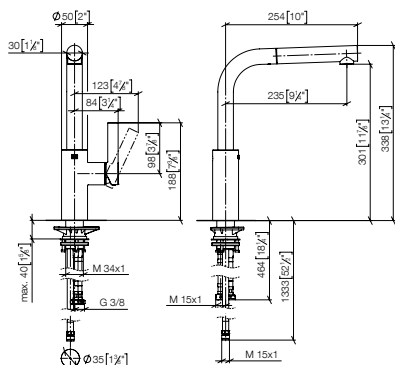

33 840 790

ELIO Single-lever mixer Pull-out

- 235mm projection
- pivotable spout 360°
- air-enriched flow
- fabric braided hose 1500 mm
- max. flow 8.8 l/min at 3 bar flow pressure
- lead-free
- This product can help a building meet the requirements of Green Building Rating Systems, e.g. LEED®, BREEAM®, DGNB

Intrinsic protection against back flow.

Custom-made options

- Custom manufacturing options for this product can be found on the product details page of our website.