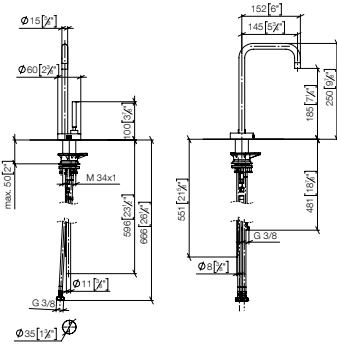

META SQUARE HOT & COLD WATER DISPENSER

- **145mm projection**
- rigid, thermally insulated spout
- laminar flow
- provides filtered, hot water up to 93°C
- with scalding protection
- Version without child safety lock available as a custom-made product
- Provides filtered water
- max. flow 3.8 l/min at 3 bar flow pressure
- mechanical valve
- lead-free
- lever
- This product can help a building meet the requirements of Green Building Rating Systems, e.g. LEED®, BREEAM®, DGNB

A minimum flow pressure of 3 bar is necessary for the HOT & COLD WATER DISPENSER to work perfectly in conjunction with a hot water tank and filter.

The installation must be above a kitchen sink.

The filter cartridge must be changed every six months. The installation instructions contain further information for guidance.

Detailed planning information and technical data can be found at www.dornbracht.com/professional

Not compatible with reverse osmosis filtration

Custom-made options

- Custom manufacturing options for this product can be found on the product details page of our website.