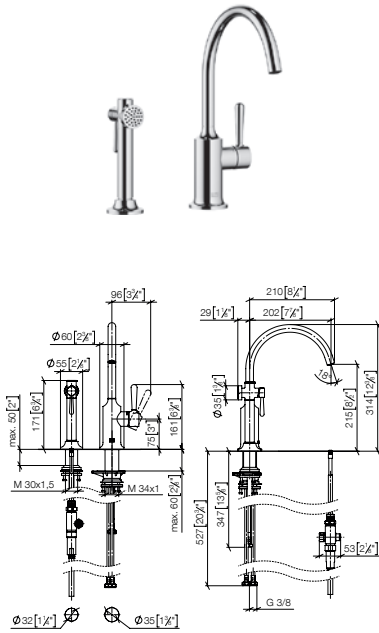

**Intrinsic protection against back flow.**

**Custom-made options**

- Custom manufacturing options for this product can be found on the product details page of our website.

Set	1x 33 810 809 FF max. flow 7 l/min		1x 27 718 809 FF		Total price:
	FF	Euro	FF	Euro	Euro
Chrome	-00	937.30	-00	724.10	<b>1,661.40</b>
Brushed Chrome	-93	1,218.50	-93	941.30	<b>2,159.80</b>
Platinum	-08	1,499.70	-08	1,158.50	<b>2,658.20</b>
Brushed Platinum	-06	1,499.70	-06	1,158.50	<b>2,658.20</b>
Champagne (22kt Gold)	-47	2,249.50	-47	1,737.80	<b>3,987.30</b>
Brushed Champagne (22kt Gold)	-46	2,249.50	-46	1,737.80	<b>3,987.30</b>
Durabronz (23kt Gold)	-09	2,249.50	-09	1,737.80	<b>3,987.30</b>
Brushed Durabronz (23kt Gold)	-28	2,249.50	-28	1,737.80	<b>3,987.30</b>
Brushed Dark Brass (PVD)	-39	1,499.70	-39	1,158.60	<b>2,658.30</b>
Brushed Bronze (PVD)	-42	1,499.70	-42	1,158.50	<b>2,658.20</b>
Brushed Dark Bronze (PVD)	-43	1,687.10	-43	1,303.40	<b>2,990.50</b>
Dark Chrome	-19	1,406.10	-19	1,086.10	<b>2,492.20</b>
Brushed Dark Platinum	-99	1,406.10	-99	1,086.10	<b>2,492.20</b>
Matte Black	-33	1,265.40	-33	977.40	<b>2,242.80</b>