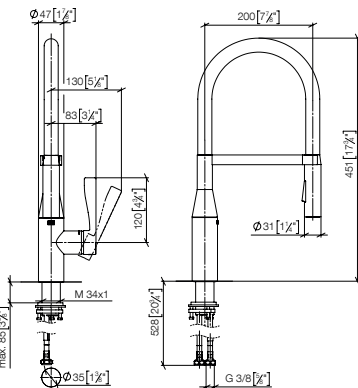

Intrinsic protection against back flow.

Custom-made options

- Custom manufacturing options for this product can be found on the product details page of our website.