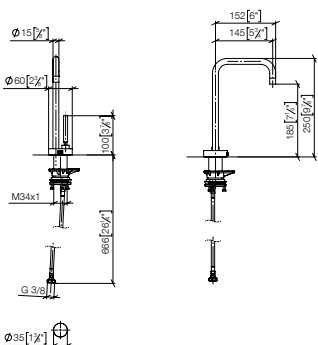

Recommended miscellaneous
Filter with filter head

Accessories	12 894 970 FF	FF	Euro
		90	336.00