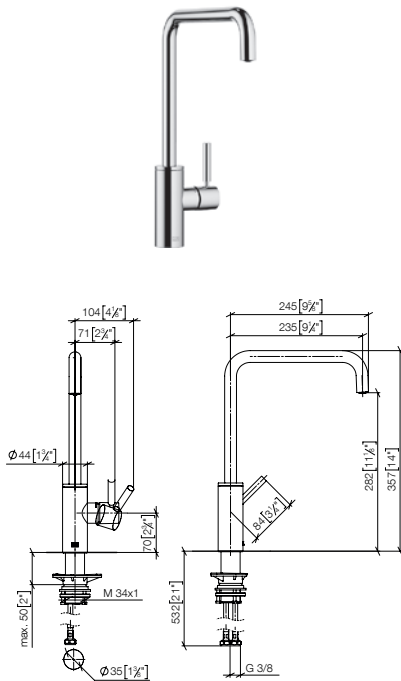

Custom-made options

- Custom manufacturing options for this product can be found on the product details page of our website.