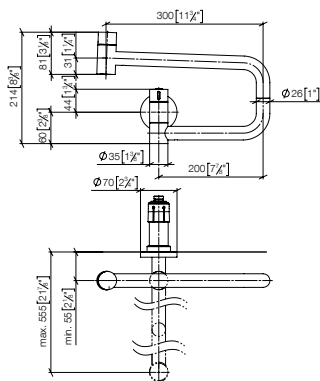

**Custom-made options**

- Custom manufacturing options for this product can be found on the product details page of our website.

Standard article	30 805 875 FF	FF	Euro
Chrome		-00	1,357.40
Brushed Chrome		-93	1,764.70
Platinum		-08	2,171.80
Brushed Platinum		-06	2,171.80
Champagne (22kt Gold)		-47	3,257.80
Brushed Champagne (22kt Gold)		-46	3,257.80
Brushed Durabronze (23kt Gold)		-28	3,257.80
Brushed Dark Brass (PVD)		-39	2,171.80
Brushed Bronze (PVD)		-42	2,171.80
Brushed Dark Bronze (PVD)		-43	2,443.30
Dark Chrome		-19	2,036.20
Brushed Dark Platinum		-99	2,028.90