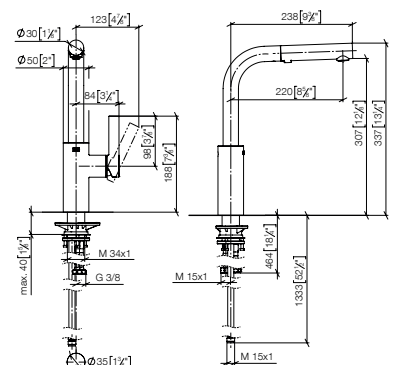

Intrinsic protection against back flow.

Custom-made options

- Custom manufacturing options for this product can be found on the product details page of our website.