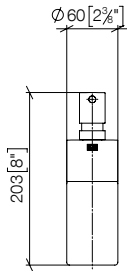

Generic miscellaneous

84 435 970

Dispenser free-standing model

- bottle made of crystal glass, matt
- width 60mm
- 250 ml bottle
- 59mm projection

Fits ELIO, ENO, MEM, META SQUARE, SYNC, TARA and TARA ULTRA

Custom-made options

- Custom manufacturing options for this product can be found on the product details page of our website.

Standard article	84 435 970 FF	FF	Euro
Chrome		-00	442.70
Brushed Chrome		-93	575.50
Platinum		-08	707.70
Brushed Platinum		-06	707.70
Champagne (22kt Gold)		-47	1,062.50
Brushed Champagne (22kt Gold)		-46	1,062.50
Brushed Durabronze (23kt Gold)		-28	1,062.50
Brushed Bronze (PVD)		-42	708.20
Dark Chrome		-19	664.10
Brushed Dark Platinum		-99	796.80
Matte Black		-33	597.60