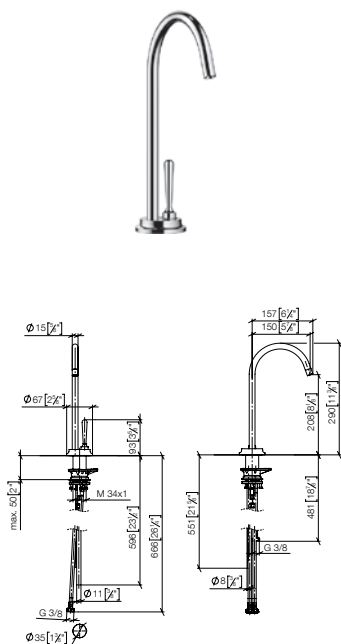

A minimum flow pressure of 3 bar is necessary for the HOT & COLD WATER DISPENSER to work perfectly in conjunction with a hot water tank and filter.

The installation must be above a kitchen sink.

The filter cartridge must be changed every six months. The installation instructions contain further information for guidance.

Detailed planning information and technical data can be found at www.dombracht.com/professional

Not compatible with reverse osmosis filtration

Custom-made options

- Custom manufacturing options for this product can be found on the product details page of our website.

Standard article	17 881 809 FF	FF	Euro
Chrome		-00	1,437.30
Brushed Chrome		-93	1,868.50
Platinum		-08	2,299.70
Brushed Platinum		-06	2,299.70
Champagne (22kt Gold)		-47	3,449.50
Brushed Champagne (22kt Gold)		-46	3,449.50
Durabrass (23kt Gold)		-09	3,449.50
Brushed Durabrass (23kt Gold)		-28	3,449.50
Brushed Dark Brass (PVD)		-39	2,299.70
Brushed Bronze (PVD)		-42	2,299.70
Brushed Dark Bronze (PVD)		-43	2,587.10
Dark Chrome		-19	2,156.00
Brushed Dark Platinum		-99	2,587.10
Matte Black		-33	1,940.40

Accessories	12 530 970 FF	FF	Euro
		90	303.00

Accessories	12 892 970 FF	FF	Euro
		90	1,227.70

17 872 809

VAIA COLD WATER DISPENSER

- 150mm projection
- pivotable spout 360°
- laminar flow
- Provides filtered water
- max. flow 3.8 l/min at 3 bar flow pressure
- mechanical valve
- lead-free
- This product can help a building meet the requirements of Green Building Rating Systems, e.g. LEED®, BREEAM®, DGNB

The filter cartridge must be changed every six months. The installation instructions contain further information for guidance.

Detailed planning information and technical data can be found at www.dombracht.com/professional

Not compatible with reverse osmosis filtration

Custom-made options

- Custom manufacturing options for this product can be found on the product details page of our website.

Standard article	17 872 809 FF	FF	Euro
Chrome		-00	1,277.60
Brushed Chrome		-93	1,661.00
Platinum		-08	2,044.20
Brushed Platinum		-06	2,044.20
Champagne (22kt Gold)		-47	3,066.20
Brushed Champagne (22kt Gold)		-46	3,066.20
Durabrass (23kt Gold)		-09	3,066.20
Brushed Durabrass (23kt Gold)		-28	3,066.20
Brushed Dark Brass (PVD)		-39	2,044.20
Brushed Bronze (PVD)		-42	2,044.20
Brushed Dark Bronze (PVD)		-43	2,299.70
Dark Chrome		-19	1,916.60
Brushed Dark Platinum		-99	1,916.60
Matte Black		-33	1,724.80