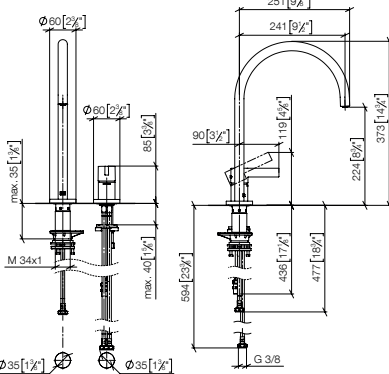

**Operating unit can be positioned freely.**

**Custom-made options**

- Custom manufacturing options for this product can be found on the product details page of our website.

Standard article	32 815 875 FF		Euro
	FF	Euro	
Chrome	-00	1,006.60	
Brushed Chrome	-93	1,308.60	
Platinum	-08	1,610.60	
Brushed Platinum	-06	1,610.60	
Champagne (22kt Gold)	-47	2,415.80	
Brushed Champagne (22kt Gold)	-46	2,415.80	
Brushed Durabronze (23kt Gold)	-28	2,415.80	
Brushed Dark Brass (PVD)	-39	1,610.60	
Brushed Bronze (PVD)	-42	1,610.70	
Brushed Dark Bronze (PVD)	-43	1,811.90	
Dark Chrome	-19	1,510.00	
Brushed Dark Platinum	-99	1,510.00	
Matte Black	-33	1,358.90	