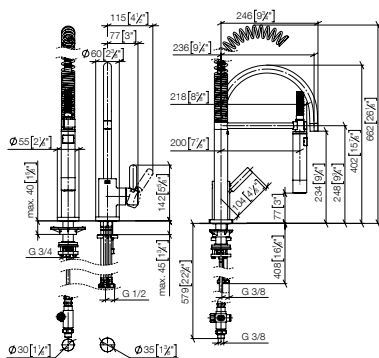

**Intrinsic protection against back flow.**

**Custom-made options**

- Custom manufacturing options for this product can be found on the product details page of our website.

Set	1x 33 836 875 FF		1x 27 799 970 FF		Total price:
	FF	Euro	FF	Euro	Euro
Chrome	-00	787.80	-00	1,399.50	<b>2,187.30</b>
Brushed Chrome	-93	1,024.10	-93	1,819.40	<b>2,843.50</b>
Platinum	-08	1,260.40	-08	2,239.20	<b>3,499.60</b>
Brushed Platinum	-06	1,260.40	-06	2,239.20	<b>3,499.60</b>
Brushed Dark Brass (PVD)	-39	1,260.50	-39	2,239.20	<b>3,499.70</b>
Brushed Bronze (PVD)	-42	1,260.40	-42	2,239.30	<b>3,499.70</b>
Brushed Dark Bronze (PVD)	-43	1,418.00	-43	2,519.10	<b>3,937.10</b>
Dark Chrome	-19	1,181.70	-19	2,099.40	<b>3,281.10</b>
Brushed Dark Platinum	-99	1,181.70	-99	2,099.40	<b>3,281.10</b>