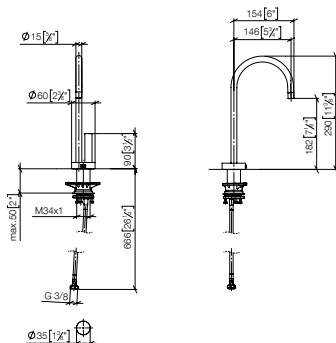

17 872 875

TARA ULTRA COLD WATER DISPENSER

- 146mm projection
- pivotable spout 360°
- laminar flow
- Provides filtered water
- max. flow 3.8 l/min at 3 bar flow pressure
- mechanical valve
- lead-free
- This product can help a building meet the requirements of Green Building Rating Systems, e.g. LEED®, BREEAM®, DGNB

The filter cartridge must be changed every six months. The installation instructions contain further information for guidance.

Detailed planning information and technical data can be found at www.dornbracht.com/professional

Not compatible with reverse osmosis filtration

Custom-made options

- Custom manufacturing options for this product can be found on the product details page of our website.

Standard article	17 872 875 FF	FF	Euro
Chrome		-00	1,041.90
Brushed Chrome		-93	1,354.50
Platinum		-08	1,667.00
Brushed Platinum		-06	1,667.00
Champagne (22kt Gold)		-47	2,500.60
Brushed Champagne (22kt Gold)		-46	2,500.60
Brushed Durabronze (23kt Gold)		-28	2,500.60
Brushed Dark Brass (PVD)		-39	1,667.00
Brushed Bronze (PVD)		-42	1,667.00
Brushed Dark Bronze (PVD)		-43	1,875.40
Dark Chrome		-19	1,562.90
Brushed Dark Platinum		-99	1,562.90
Matte Black		-33	1,406.60

Recommended miscellaneous
Filter with filter head

	12 894 970 FF	FF	Euro
Accessories		90	336.00