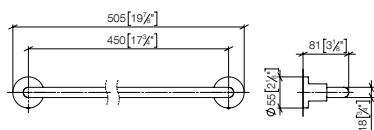

83 045 892

**TARA Towel bar**

- gauge 450 mm
- width 505mm
- 81mm projection

**Fits TARA**

**Custom-made options**

- Custom manufacturing options for this product can be found on the product details page of our website.