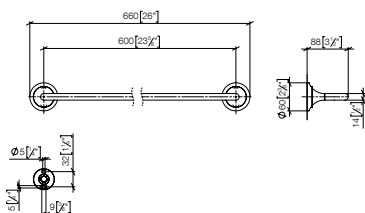

83 060 809

**VAIA Towel bar**

- gauge 600 mm
- width 660mm
- 88mm projection

**Fits VAIA**

**Custom-made options**

- Custom manufacturing options for this product can be found on the product details page of our website.