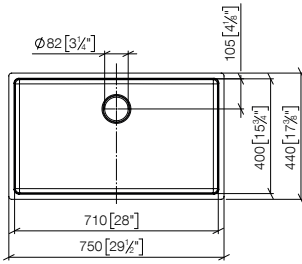

Sink

38 710 004

Single sink

- under-mounted
- 710 x 400 mm
- sink depth 195 mm
- suitable for base units 800 mm
- Radius 15 mm
- Surface finish of the drain valve cover: brushed stainless steel
- Surface of the pull knob: chrome
- Specific punching of the drain opening

Drain and overflow set not included in the scope of supply. See Required miscellaneous.

Can only be combined with waste and overflow valve 10 410 004-86 or 10 405 004-86

Standard article	38 710 004	FF	FF	Euro
Brushed Stainless Steel			-86	2,000.80

Required miscellaneous
Pop-up waste and overflow with electronic control

	10 410 004	FF	FF	Euro
Brushed Stainless Steel			-86	703.00

Required miscellaneous
Basin Waste mechanical

	10 405 004	FF	FF	Euro
Brushed Stainless Steel			-86	324.50

Miscellaneous

10 405 004

Basin Waste mechanical

- 3 1/2" hidden drain valve with underlying strainer
- pull knob with Bowden cable
- Hidden, swivel overflow
- DN40 drain
- Drain connection directed towards the wall and can be swiveled max. 30° left/right

Can only be combined with our brushed stainless steel kitchen sinks 38 XXX 004-86.

Standard article	10 405 004	FF	FF	Euro
Brushed Stainless Steel			-86	324.50

Recommended miscellaneous
Strainer waste with knob

	10 715 970	FF	FF	Euro
Brushed Dark Bronze (PVD)			-43	434.90
Brushed Platinum			-06	386.60
Matte Black			-33	326.20
Brushed Champagne (22kt Gold)			-46	579.80
Durabron (23kt Gold)			-09	579.80
Brushed Durabron (23kt Gold)			-28	579.80
Brushed Bronze (PVD)			-42	386.60
Platinum			-08	386.60
Dark Chrome			-19	362.40
Brushed Dark Platinum			-99	434.90
Brushed Dark Brass (PVD)			-39	386.60
Chrome			-00	241.60