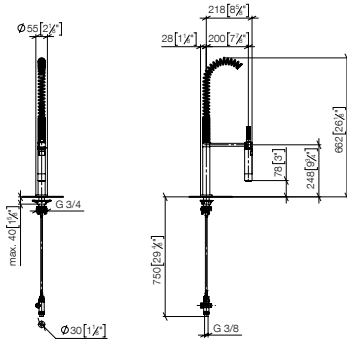

27 799 970

Profi spray set

- spray flow
- automatic diverter for spout/Profi spray set
- sprayface with anti-scaling system
- lead-free

Can only be combined with 32815682, 33826861, 32815861, 33836888, 32816888, 33836875, 32815875.

Intrinsic protection against back flow.

Operating unit can be positioned freely.

Custom-made options

- Custom manufacturing options for this product can be found on the product details page of our website.

mm [inches]
1:10

27 731 970

Rinsing spray set

- with round rosette
- spray flow
- automatic spout/shower diverter
- fabric braided hose 1500 mm
- sprayface with anti-scaling system
- lead-free

Can only be combined with 32815682, 33826861, 32815861, 33836888, 32816888, 33836875, 32815875.

Intrinsic protection against back flow.

Operating unit can be positioned freely.

Custom-made options

- Custom manufacturing options for this product can be found on the product details page of our website.