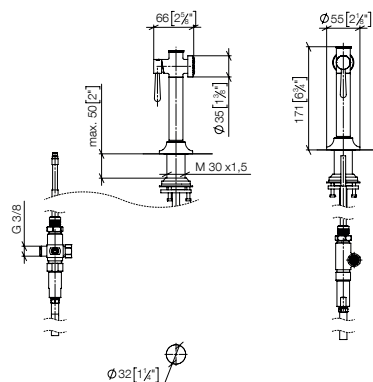

### Custom-made options

- Custom manufacturing options for this product can be found on the product details page of our website.

Standard article	27 718 809 FF	FF	Euro
Chrome	-00		724.10
Brushed Chrome	-93		941.30
Platinum	-08		1,158.50
Brushed Platinum	-06		1,158.50
Champagne (22kt Gold)	-47		1,737.80
Brushed Champagne (22kt Gold)	-46		1,737.80
Durabronze (23kt Gold)	-09		1,737.80
Brushed Durabronze (23kt Gold)	-28		1,737.80
Brushed Dark Brass (PVD)	-39		1,158.60
Brushed Bronze (PVD)	-42		1,158.50
Brushed Dark Bronze (PVD)	-43		1,303.40
Dark Chrome	-19		1,086.10
Brushed Dark Platinum	-99		1,086.10
Matte Black	-33		977.40