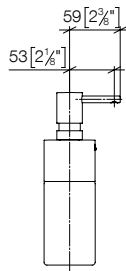

Generic miscellaneous

84 435 970

Dispenser free-standing model

- bottle made of crystal glass, matt
- width 60mm
- 250 ml bottle
- 59mm projection

Fits ELIO, ENO, MEM, META SQUARE, SYNC, TARA and TARA ULTRA

Custom-made options

- Custom manufacturing options for this product can be found on the product details page of our website.

Standard article	84 435 970 FF	FF	Euro
Chrome		-00	442.70
Brushed Chrome		-93	575.50
Platinum		-08	707.70
Brushed Platinum		-06	707.70
Champagne (22kt Gold)		-47	1,062.50
Brushed Champagne (22kt Gold)		-46	1,062.50
Brushed Durabronze (23kt Gold)		-28	1,062.50
Brushed Bronze (PVD)		-42	708.20
Dark Chrome		-19	664.10
Brushed Dark Platinum		-99	796.80
Matte Black		-33	597.60