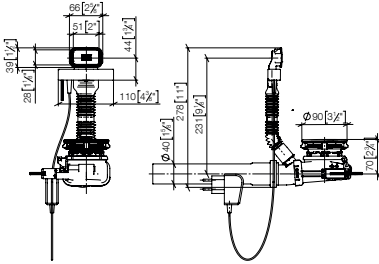

10 410 004

Pop-up waste and overflow with electronic control

- 3 1/2" hidden drain valve with underlying strainer
- Electric drain valve with integrated button in the overflow
- Hidden, swivel overflow
- DN40 drain
- Drain connection directed towards the wall and can be swiveled max. 30° left/right

Can only be combined with our brushed stainless steel kitchen sinks 38 XXX 004-86.

Standard article	10 410 004 FF	FF	Euro
Brushed Stainless Steel		-86	703.00