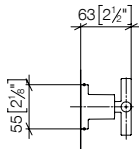

Generic miscellaneous

83 251 892

TARA Hooks

- width 70mm
- 64mm projection

Fits TARA

Custom-made options

- Custom manufacturing options for this product can be found on the product details page of our website.

83 251 979

Hooks

- 50mm projection

Fits ELIO, ENO, MEM, META SQUARE, SYNC, TARA and TARA ULTRA

Custom-made options

- Custom manufacturing options for this product can be found on the product details page of our website.

Standard article	83 251 892 FF	FF	Euro
Chrome		-00	100.50
Brushed Chrome		-93	130.60
Platinum		-08	160.90
Brushed Platinum		-06	160.90
Champagne (22kt Gold)		-47	241.20
Brushed Champagne (22kt Gold)		-46	241.20
Durabrass (23kt Gold)		-09	241.20
Brushed Durabrass (23kt Gold)		-28	241.20
Brushed Dark Brass (PVD)		-39	160.80
Brushed Bronze (PVD)		-42	160.90
Brushed Dark Bronze (PVD)		-43	180.90
Dark Chrome		-19	150.80
Brushed Dark Platinum		-99	180.90
Matte Black		-33	135.80

Standard article	83 251 979 FF	FF	Euro
Chrome		-00	77.10
Brushed Chrome		-93	100.30
Brushed Platinum		-06	123.50
Champagne (22kt Gold)		-47	185.00
Brushed Champagne (22kt Gold)		-46	185.00
Brushed Durabrass (23kt Gold)		-28	185.00
Brushed Dark Brass (PVD)		-39	123.40
Brushed Bronze (PVD)		-42	123.30
Brushed Dark Bronze (PVD)		-43	138.80
Dark Chrome		-19	115.70
Brushed Dark Platinum		-99	138.60
Matte Black		-33	104.20