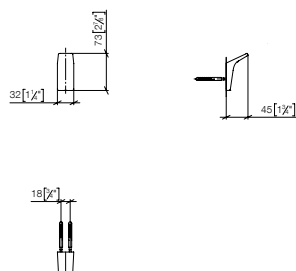

Hooks

- width 32mm
- Height: 73 mm
- 43mm projection

Fits ELIO, ENO, LOT, MEM and TARA ULTRA