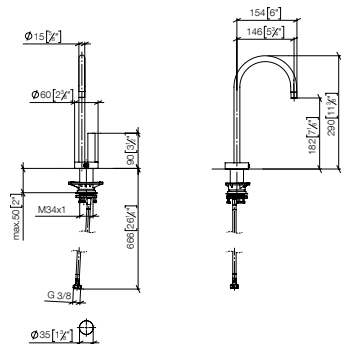

Custom-made options

- Custom manufacturing options for this product can be found on the product details page of our website.