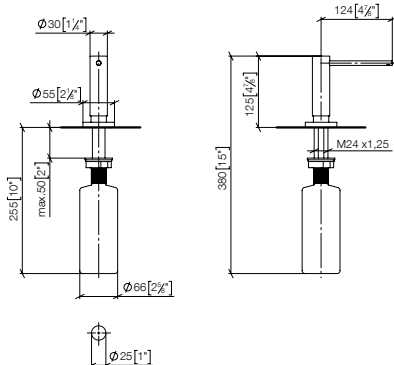

### Custom-made options

- Custom manufacturing options for this product can be found on the product details page of our website.

mm [inches]

Standard article	82 444 970 FF	FF	Euro
Chrome		-00	313.60
Brushed Chrome		-93	407.70
Platinum		-08	501.80
Brushed Platinum		-06	501.80
Champagne (22kt Gold)		-47	752.60
Brushed Champagne (22kt Gold)		-46	752.60
Durabronze (23kt Gold)		-09	752.60
Brushed Durabronze (23kt Gold)		-28	752.60
Brushed Dark Brass (PVD)		-39	501.80
Brushed Bronze (PVD)		-42	501.80
Brushed Dark Bronze (PVD)		-43	564.50
Dark Chrome		-19	470.50
Brushed Dark Platinum		-99	470.50
Matte Black		-33	423.40