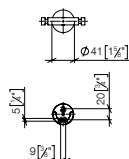

83 256 976

Hooks in two parts

- width 126mm
- Height: 46 mm
- 50mm projection

Fits ELIO, ENO, LOT, MEM and TARA ULTRA

Standard article	83 256 976 FF	FF	Euro
Chrome		-00	86.70
Brushed Chrome		-93	112.80
Brushed Platinum		-06	138.70
Dark Chrome		-19	130.10
Brushed Dark Platinum		-99	156.10
Matte Black		-33	117.10

83 256 979

Hooks in two parts

- width 80mm
- 55mm projection

Fits ELIO, ENO, MEM, META SQUARE, SYNC and TARA ULTRA

Custom-made options

- Custom manufacturing options for this product can be found on the product details page of our website.

Standard article	83 256 979 FF	FF	Euro
Chrome		-00	143.00
Brushed Chrome		-93	186.00
Brushed Platinum		-06	229.30
Champagne (22kt Gold)		-47	343.20
Brushed Champagne (22kt Gold)		-46	343.20
Brushed Durabronze (23kt Gold)		-28	343.20
Brushed Dark Brass (PVD)		-39	228.70
Brushed Bronze (PVD)		-42	228.70
Brushed Dark Bronze (PVD)		-43	257.40
Dark Chrome		-19	214.40
Brushed Dark Platinum		-99	257.60
Matte Black		-33	193.10