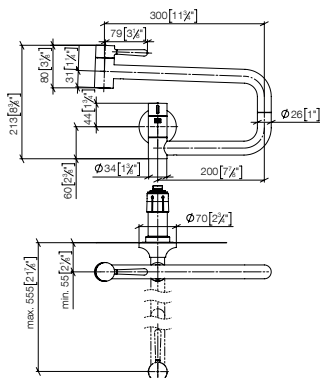

**Custom-made options**

- Custom manufacturing options for this product can be found on the product details page of our website.

Standard article	30 805 809 FF	FF	Euro
Chrome	-00		1,566.10
Brushed Chrome	-93		2,036.00
Platinum	-08		2,505.70
Brushed Platinum	-06		2,505.70
Champagne (22kt Gold)	-47		3,758.60
Brushed Champagne (22kt Gold)	-46		3,758.60
Durabrass (23kt Gold)	-09		3,758.60
Brushed Durabrass (23kt Gold)	-28		3,758.60
Brushed Dark Brass (PVD)	-39		2,505.80
Brushed Bronze (PVD)	-42		2,505.80
Brushed Dark Bronze (PVD)	-43		2,819.00
Dark Chrome	-19		2,349.30
Brushed Dark Platinum	-99		2,349.30