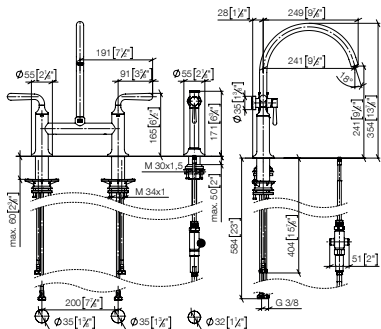

**Intrinsic protection against back flow.**

**Custom-made options**

- Custom manufacturing options for this product can be found on the product details page of our website.

Set	1x 19 815 809 FF max. flow 7 l/min		1x 27 718 809 FF		Total price:
	FF	Euro	FF	Euro	Euro
Chrome	-00	1,580.90	-00	724.10	<b>2,305.00</b>
Brushed Chrome	-93	2,055.10	-93	941.30	<b>2,996.40</b>
Platinum	-08	2,529.30	-08	1,158.50	<b>3,687.80</b>
Brushed Platinum	-06	2,529.30	-06	1,158.50	<b>3,687.80</b>
Champagne (22kt Gold)	-47	3,794.20	-47	1,737.80	<b>5,532.00</b>
Brushed Champagne (22kt Gold)	-46	3,794.20	-46	1,737.80	<b>5,532.00</b>
Durabrand (23kt Gold)	-09	3,794.20	-09	1,737.80	<b>5,532.00</b>
Brushed Durabrand (23kt Gold)	-28	3,794.20	-28	1,737.80	<b>5,532.00</b>
Brushed Dark Brass (PVD)	-39	2,529.40	-39	1,158.60	<b>3,688.00</b>
Brushed Bronze (PVD)	-42	2,529.30	-42	1,158.50	<b>3,687.80</b>
Brushed Dark Bronze (PVD)	-43	2,845.60	-43	1,303.40	<b>4,149.00</b>
Dark Chrome	-19	2,371.20	-19	1,086.10	<b>3,457.30</b>
Brushed Dark Platinum	-99	2,371.20	-99	1,086.10	<b>3,457.30</b>
Matte Black	-33	2,134.10	-33	977.40	<b>3,111.50</b>