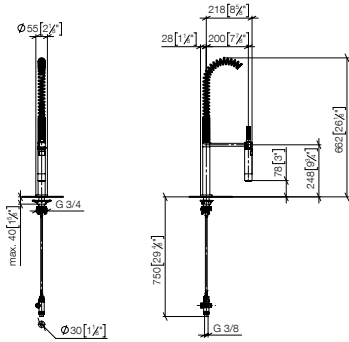

mm [inches]  
1:10

27 731 970

**Rinsing spray set**

- with round rosette
- spray flow
- automatic spout/shower diverter
- fabric braided hose 1500 mm
- sprayface with anti-scaling system
- lead-free

**Can only be combined with 32815682, 33826861, 32815861, 33836888, 32816888, 33836875, 32815875.**