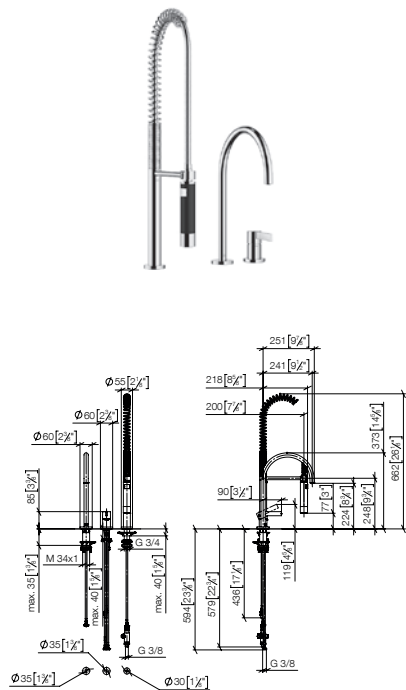

	1x 32 815 875 FF max. flow 8 l/min		1x 27 799 970 FF		Total price:
Set	FF	Euro	FF	Euro	Euro
Chrome	-00	1,006.60	-00	1,399.50	<b>2,406.10</b>
Brushed Chrome	-93	1,308.60	-93	1,819.40	<b>3,128.00</b>
Platinum	-08	1,610.60	-08	2,239.20	<b>3,849.80</b>
Brushed Platinum	-06	1,610.60	-06	2,239.20	<b>3,849.80</b>
Brushed Dark Brass (PVD)	-39	1,610.60	-39	2,239.20	<b>3,849.80</b>
Brushed Bronze (PVD)	-42	1,610.70	-42	2,239.30	<b>3,850.00</b>
Brushed Dark Bronze (PVD)	-43	1,811.90	-43	2,519.10	<b>4,331.00</b>
Dark Chrome	-19	1,510.00	-19	2,099.40	<b>3,609.40</b>
Brushed Dark Platinum	-99	1,510.00	-99	2,099.40	<b>3,609.40</b>