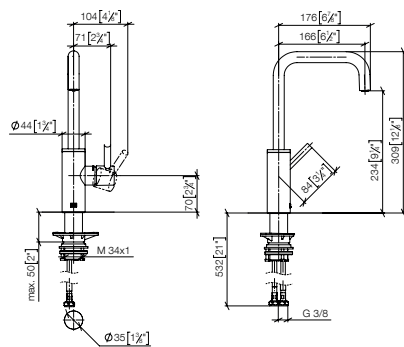

Custom-made options

- Custom manufacturing options for this product can be found on the product details page of our website.