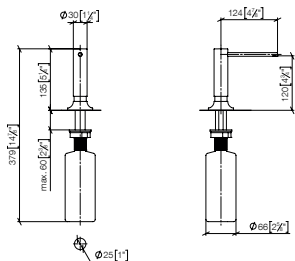

Fits VAIA

Custom-made options

- Custom manufacturing options for this product can be found on the product details page of our website.