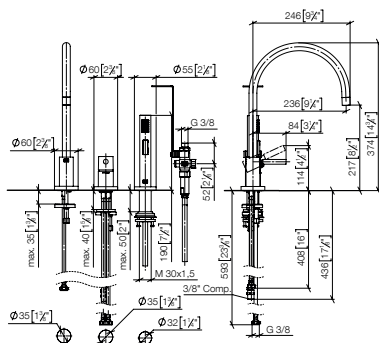

Set	1x 32 816 888 FF max. flow 8.3 l/min		1x 27 731 970 FF		Total price:
	FF	Euro	FF	Euro	Euro
Chrome	-00	1,127.20	-00	573.40	<b>1,700.60</b>
Brushed Chrome	-93	1,465.30	-93	745.40	<b>2,210.70</b>
Platinum	-08	1,803.40	-08	917.40	<b>2,720.80</b>
Brushed Platinum	-06	1,803.40	-06	917.40	<b>2,720.80</b>
Champagne (22kt Gold)	-47	2,705.30	-47	1,376.20	<b>4,081.50</b>
Brushed Champagne (22kt Gold)	-46	2,705.30	-46	1,376.20	<b>4,081.50</b>
Durabrass (23kt Gold)	-09	2,705.30	-09	1,376.20	<b>4,081.50</b>
Brushed Durabrass (23kt Gold)	-28	2,705.30	-28	1,376.20	<b>4,081.50</b>
Brushed Dark Brass (PVD)	-39	1,803.50	-39	917.40	<b>2,720.90</b>
Brushed Bronze (PVD)	-42	1,803.40	-42	917.40	<b>2,720.80</b>
Brushed Dark Bronze (PVD)	-43	2,029.00	-43	1,032.10	<b>3,061.10</b>
Dark Chrome	-19	1,690.70	-19	860.20	<b>2,550.90</b>
Brushed Dark Platinum	-99	1,690.70	-99	860.20	<b>2,550.90</b>
Matte Black	-33	1,521.70	-33	774.10	<b>2,295.80</b>