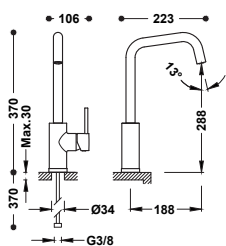

Single-lever kitchen mixer

With G3/8 flexible hose.

Miscelatore monocomando per cucina

Con flessibili di alimentazione G3/8.

■ 23044007	150,00
■ 23044007NM	232,00
■ 23044007AC	232,00
■ 23044007VO	255,00
■ 23044007CA	255,00
■ 23044007GR	255,00 (n)