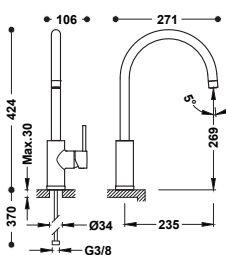

Single-lever kitchen mixer

With G3/8 flexible hose.

Miscelatore monocomando per cucina

Con flessibili di alimentazione G3/8.

■ 23044005	134,00
■ 23044005NM	207,00
■ 23044005AC	207,00
■ 23044005VO	227,00
■ 23044005CA	227,00
■ 23044005GR	227,00 (n)