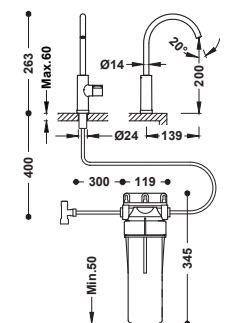

Single-source kitchen mixer, for filtered water

- Includes a filter for six months (10,000 litres) of filtered water.
- The filter removes bacteria, viruses and heavy metals.
- Flexible G3/8 connection hoses.

Rubinetto a 1 via per acqua da cucina e acqua filtrata

- Include filtro per 6 mesi (10.000 litri) di acqua filtrata.
- Il filtro elimina batteri, virus e metalli pesanti.
- Flessibili di alimentazione G3/8.

23050401	261,00
23050401NM	349,00
23050401VO	373,00
23050401CA	373,00
23050401GR	373,00 (n)
23050401OM	485,00
23050401OPM	485,00