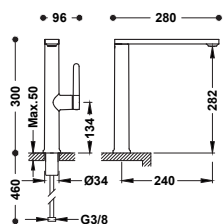

Single-lever kitchen mixer

With G3/8 flexible hose.

Miscelatore monocomando per cucina

Con flessibili di alimentazione G3/8.

■ 23044002	262,00
■ 23044002NM	406,00
□ 23044002BM	406,00
■ 23044002AC	406,00
■ 23044002VO	446,00
■ 23044002CA	446,00
■ 23044002GR	446,00 (n)
■ 23044002OM	629,00
■ 23044002OPM	629,00