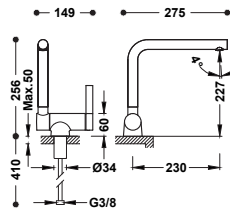

### Single-lever kitchen mixer with folding spout

- With G3/8 flexible connection hoses.
- Total height with spout down: 6 cm.