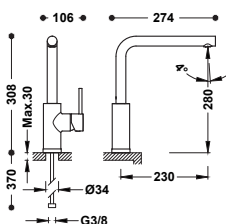

Single-lever kitchen mixer

With G3/8 flexible hose.

Miscelatore monocomando per cucina

Con flessibili di alimentazione G3/8.

■ 23044006	171,00
■ 23044006NM	265,00
■ 23044006AC	265,00
■ 23044006VO	291,00
■ 23044006CA	291,00
■ 23044006GR	291,00 (n)