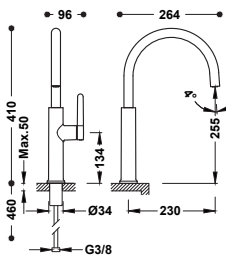

Single-lever kitchen mixer

With G3/8 flexible hose.

Miscelatore monocomando per cucina

Con flessibili di alimentazione G3/8.

■ 23044003	235,00
■ 23044003NM	365,00
□ 23044003BM	365,00
■ 23044003AC	365,00
■ 23044003VO	400,00
■ 23044003CA	400,00
■ 23044003GR	400,00 (n)
■ 23044003OM	565,00
■ 23044003OPM	565,00