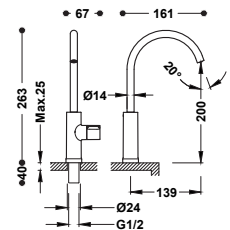

Single-source kitchen mixer, for filtered water

- With G3/8 flexible shower hose.

Rubinetto a 1 via per acqua da cucina e acqua filtrata

- Con flessibili di alimentazione G3/8.

23050301	161,00
23050301NM	249,00
23050301VO	273,00
23050301CA	273,00
23050301GR	273,00 (n)
23050301OM	385,00
23050301OPM	385,00