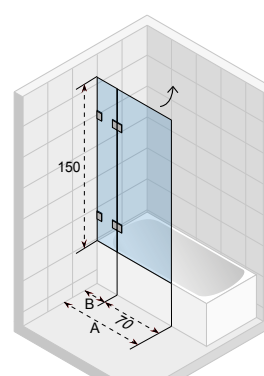

Scandic
NXT 109
(s.204)