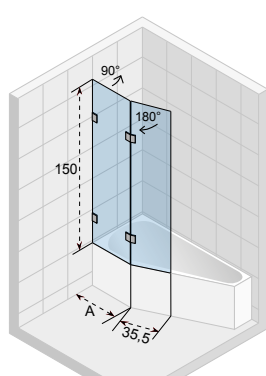

Scandic
NXT 500
(s.206)