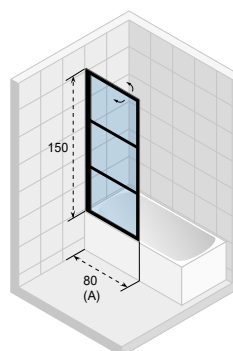

Grid
501
(s.177)