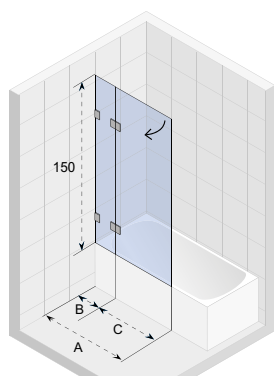

Scandic
NXT 109V
(s.205)