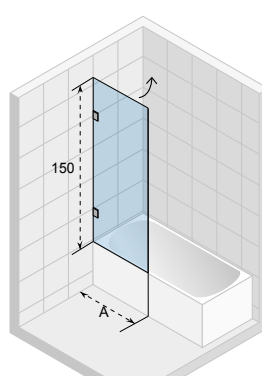

Scandic
NXT 108
(s.204)