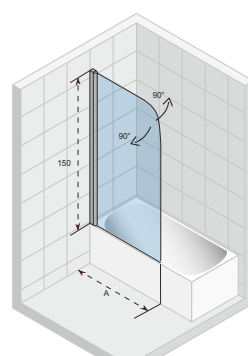

Novik 107
(s.189)