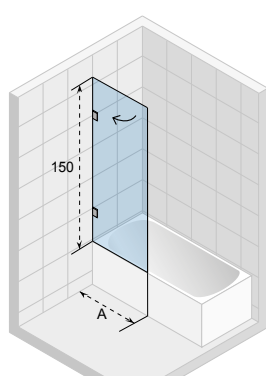

Scandic
NXT 107
(s.203)