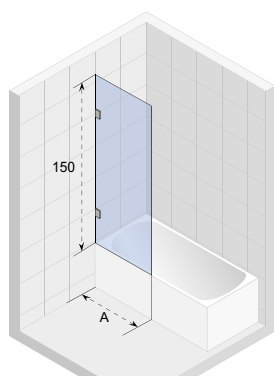

VANOVÉ ZÁSTĚNY

Scandic
NXT 409
(s.202)