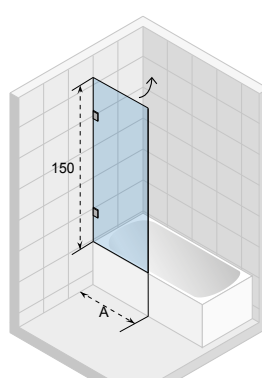

Scandic
NXT 108
(s.204)