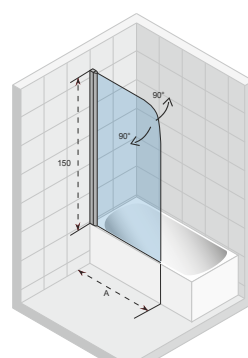

Novik 107
(s.189)