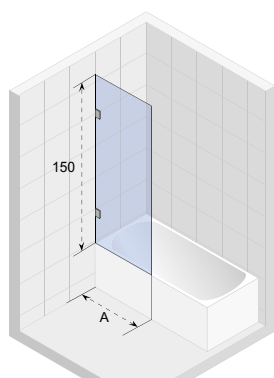

VANOVÉ ZÁSTĚNY

Scandic
NXT 409
(s.202)