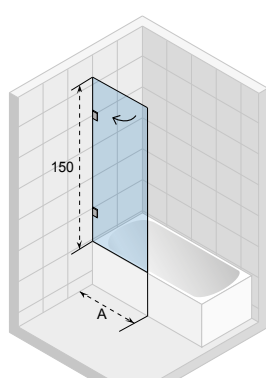

Scandic
NXT 107
(s.203)