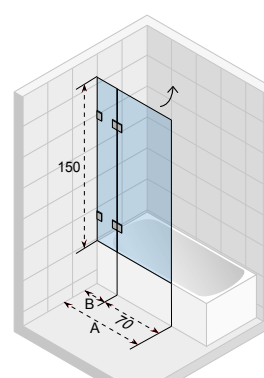

Scandic
NXT 109
(s.204)