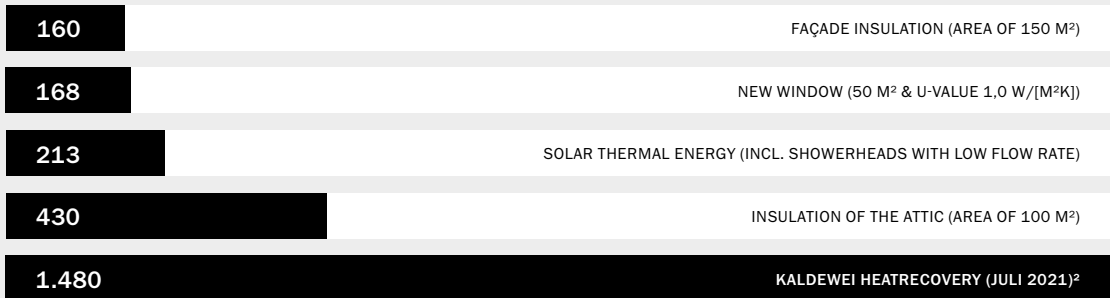

Extreme Performance: Annual energy saving in kWh/year per €1,000 investment¹