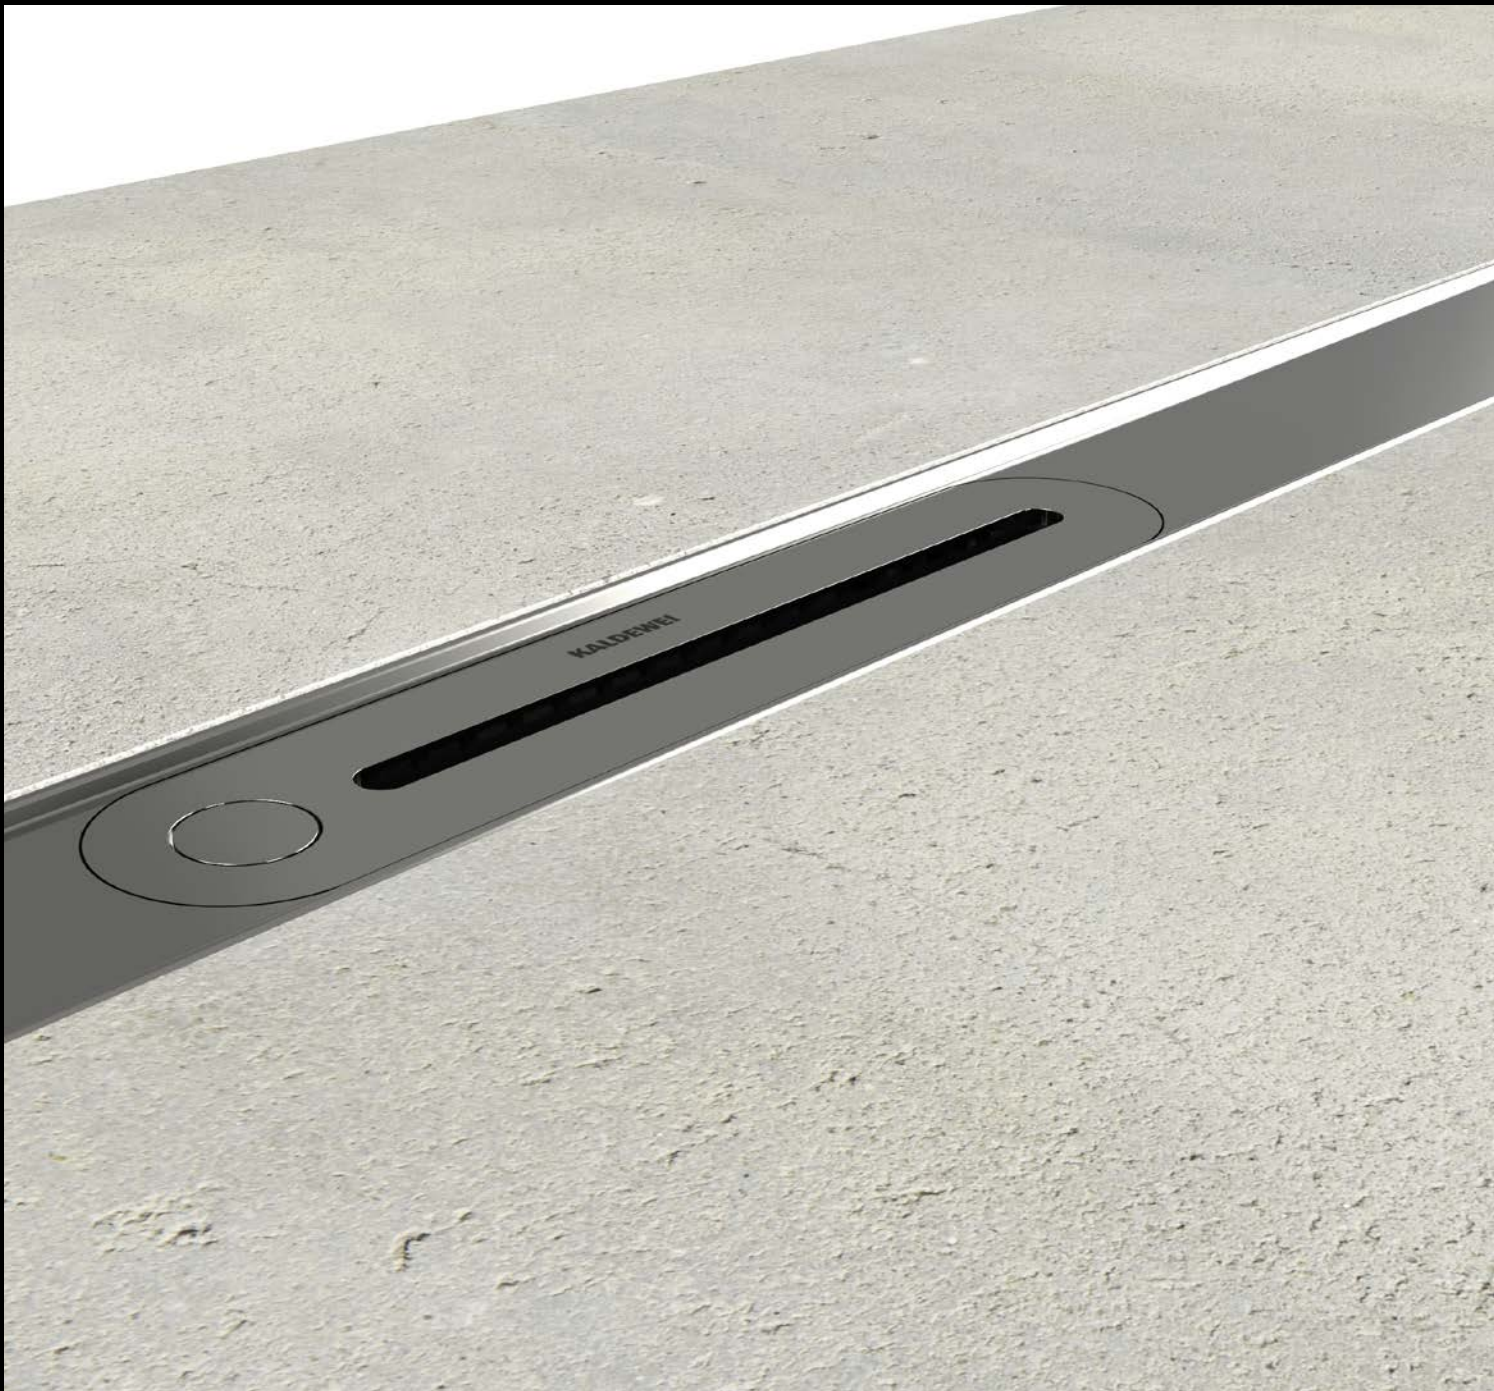

KALDEWEI

KALDEWEI FLOW

Design by Studio Aisslinger

Exclusive design shower profiles as eye-catchers in the bathroom