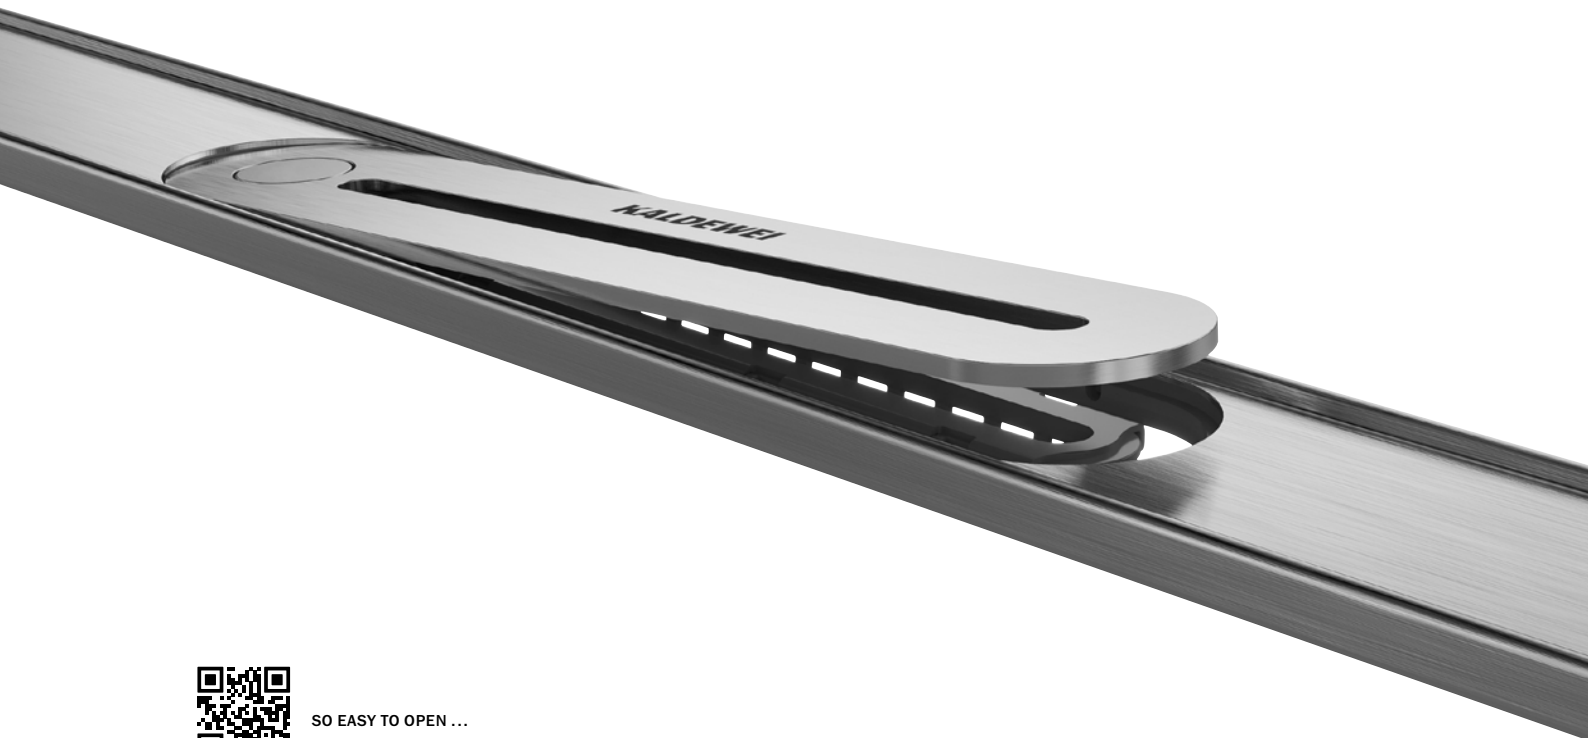

KALDEWEI Click'n Clean – The innovation for cleanliness in the bathroom.

KALDEWEI designers in Ahlen, Westphalia have developed a cutting-edge opening mechanism, which can be operated with a flick of the wrist without any additional tools. This makes cleaning much simpler, faster and more user-friendly than any shower channel before.

The revolutionary shower profile was developed to live up to the highest requirements. The KALDEWEI FLOW gives an exclusive touch to all shower floors.

With the patent pending KALDEWEI Click'n Clean mechanism the cover can be simply opened and cleaning is child's play.

SO EASY TO OPEN ...

<https://qrco.de/bdkXly>