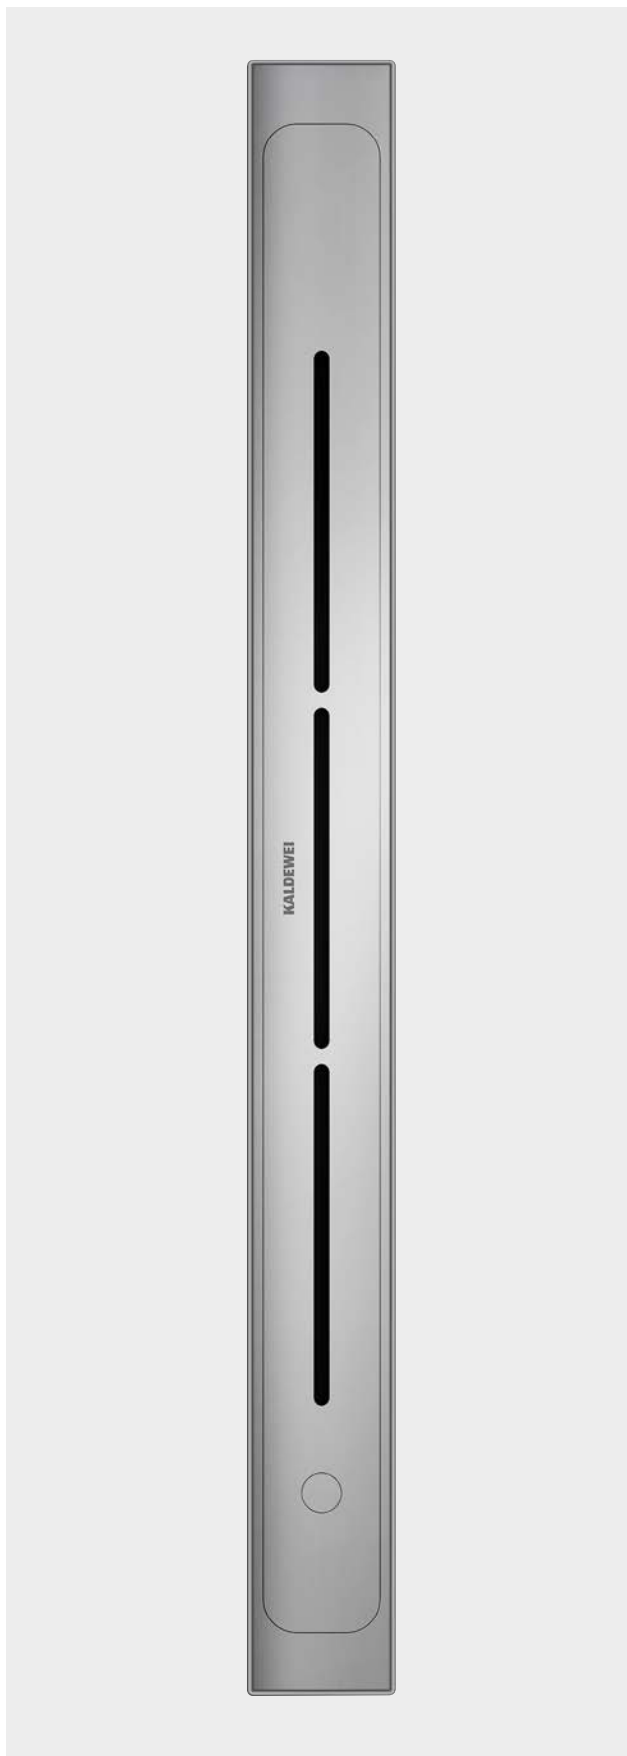

FLOWLINE HEATRECOVERY

Showering and saving energy – it's so simple

DO YOU WANT ...

- ... A GOOD CONSCIENCE?
- ... MORE EFFICIENCY?
- ... ENJOYABLE SHOWERING?

The new KALDEWEI shower channels with heat recovery make everyone a winner! Instead of washing the valuable heat of the shower water down the drain, the KALDEWEI FLOWLINE HEATRECOVERY recovers this heat and guarantees an enjoyable showering experience with full comfort.

A heat exchanger integrated in the channel ensures efficient heat recovery. Completely in the spirit of sustainability, significantly less hot water has to be added to ensure a pleasantly warm shower temperature. This saves a lot of energy, noticeably reduces costs and reduces the CO2 footprint. You will find a profitability calculation on the next page.

SAFETY GUARANTEED

All KALDEWEI FLOWLINE HEATRECOVERY shower profiles are drinking water certified: DVGW, KIWA, SVGW, SSI, WRAS.

FlowLine HEATRECOVERY

3P – Heat exchanger with 3 copper pipes

5P – Heat exchanger with 5 copper pipes

LENGTH 800 MM

LENGTH 1,100 MM