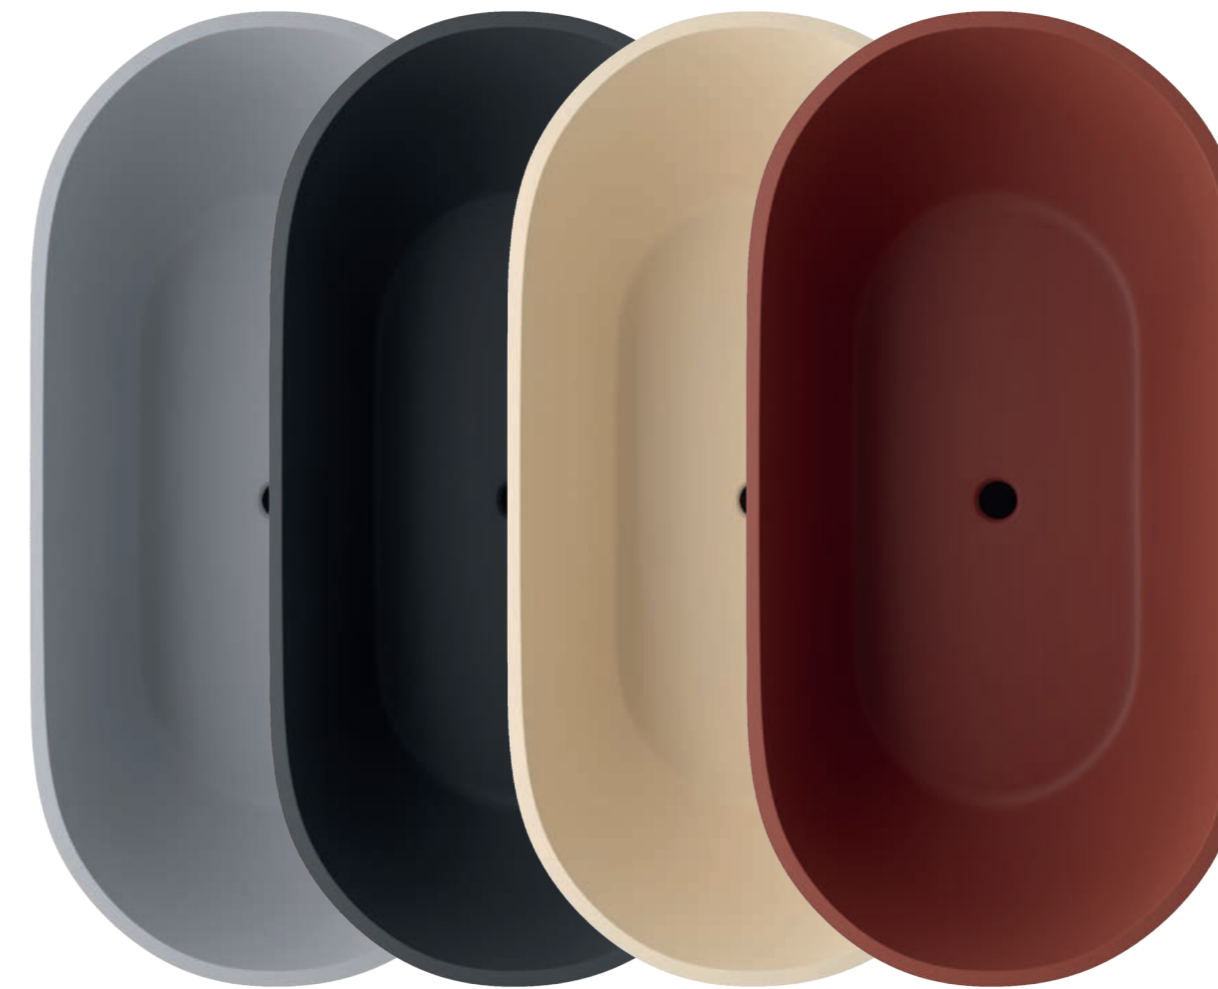

REDUTA

1710 × 810 × 580 mm
1500 × 750 × 580 mm

DUALCOLOR

- BÍLÁ / ŠEDÁ MAT
  WHITE / GREY MAT
- BÍLÁ / ANTRACIT MAT
  WHITE / ANTHRACITE MAT
- BÍLÁ / BÉŽOVÁ MAT
  WHITE / BEIGE MAT
- BÍLÁ / HNĚDÁ MAT
  WHITE / BROWN MAT

MONOCOLOR

- ŠEDÁ MAT
  GREY MAT
- ANTRACIT MAT
  ANTHRACITE MAT
- BÉŽOVÁ MAT
  BEIGE MAT
- HNĚDÁ MAT
  BROWN MAT